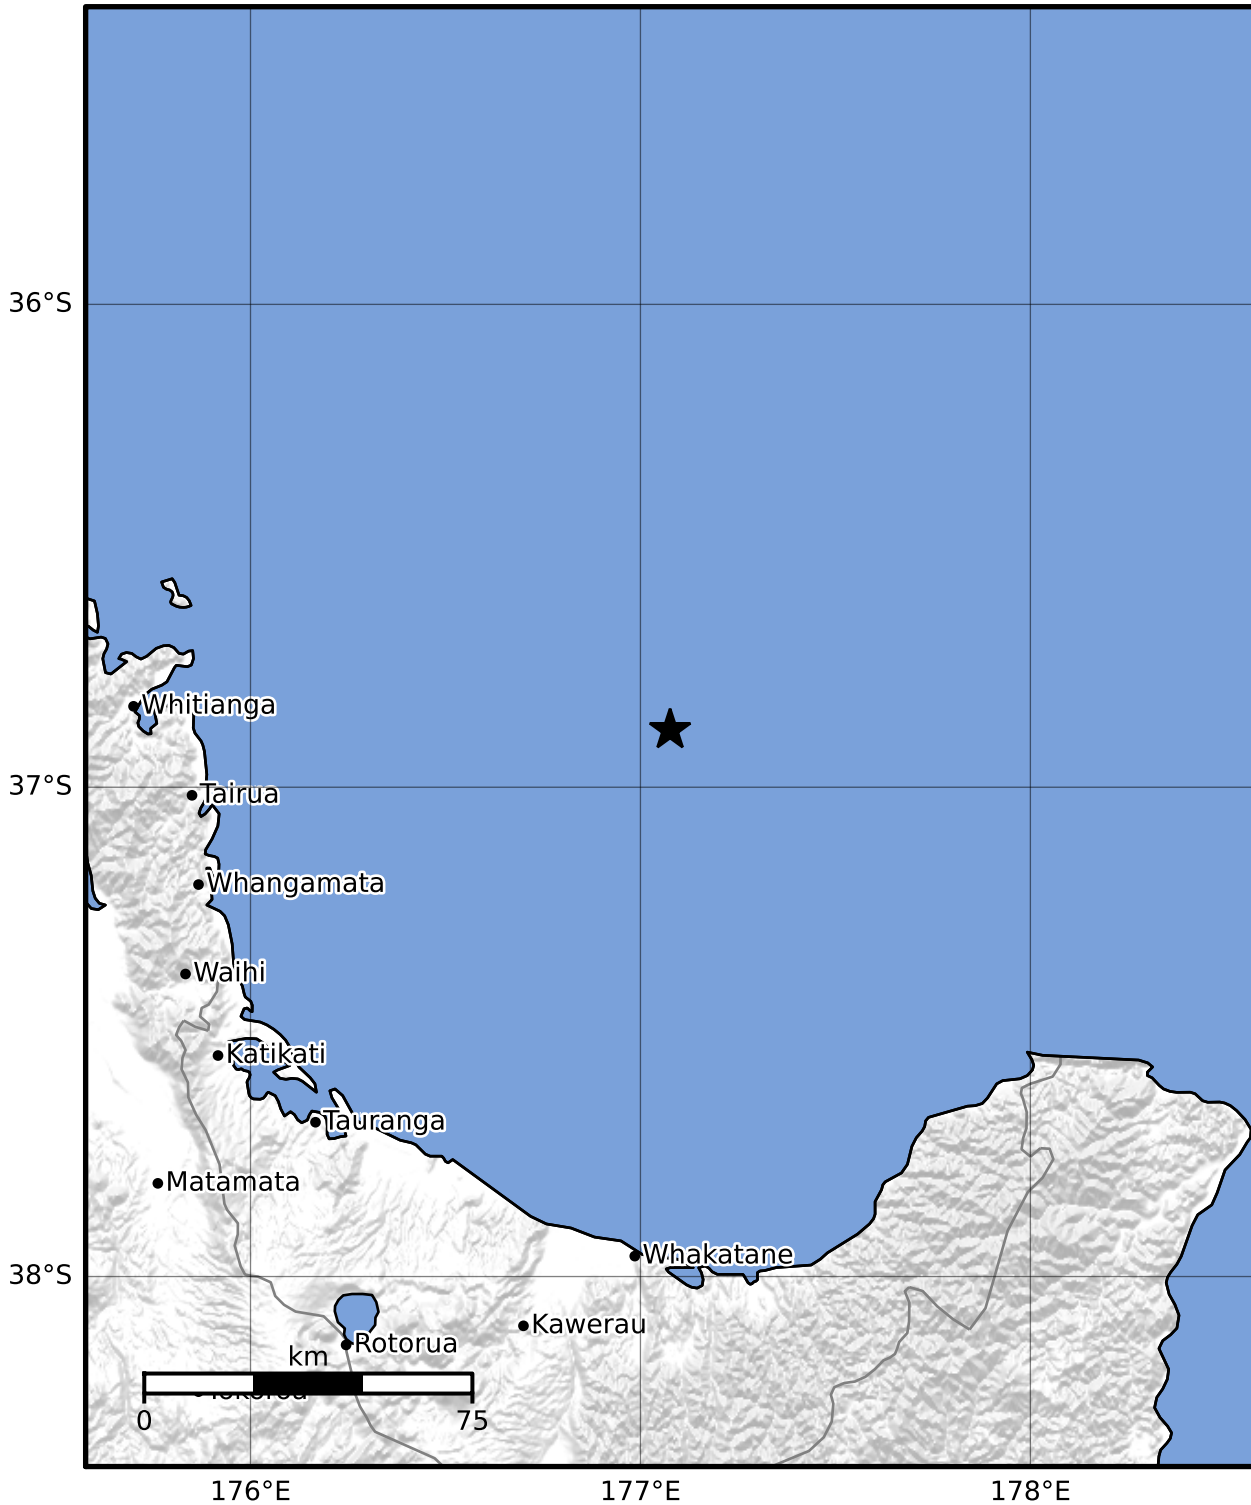

Macroseismic Intensity Map GNS Science

ShakeMap: Raukumara Plain

Oct 26, 2023 03:21:53 UTC M3.4 S36.88 E177.08 Depth: 231.1km ID:2023p805783

SHAKING	Not felt	Weak	Light	Moderate	Strong	Very strong	Severe	Violent	Extreme
DAMAGE	None	None	None	Very light	Light	Moderate	Moderate/heavy	Heavy	Very heavy
PGA(%g)	<0.0464	0.29	1.63	5.16	12.5	22.4	40.2	72.2	>129
PGV(cm/s)	<0.0215	0.125	1.04	4.31	14.5	26.4	48.3	88.4	>162
INTENSITY	I	II-III	IV	V	VI	VII	VIII	IX	X+

Scale based on Moratalla et al.(2021) and Worden et al.(2012) Version 3: Processed 2023-10-26T03:35:29Z

△ Seismic Instrument ○ Reported Intensity

★ Epicenter