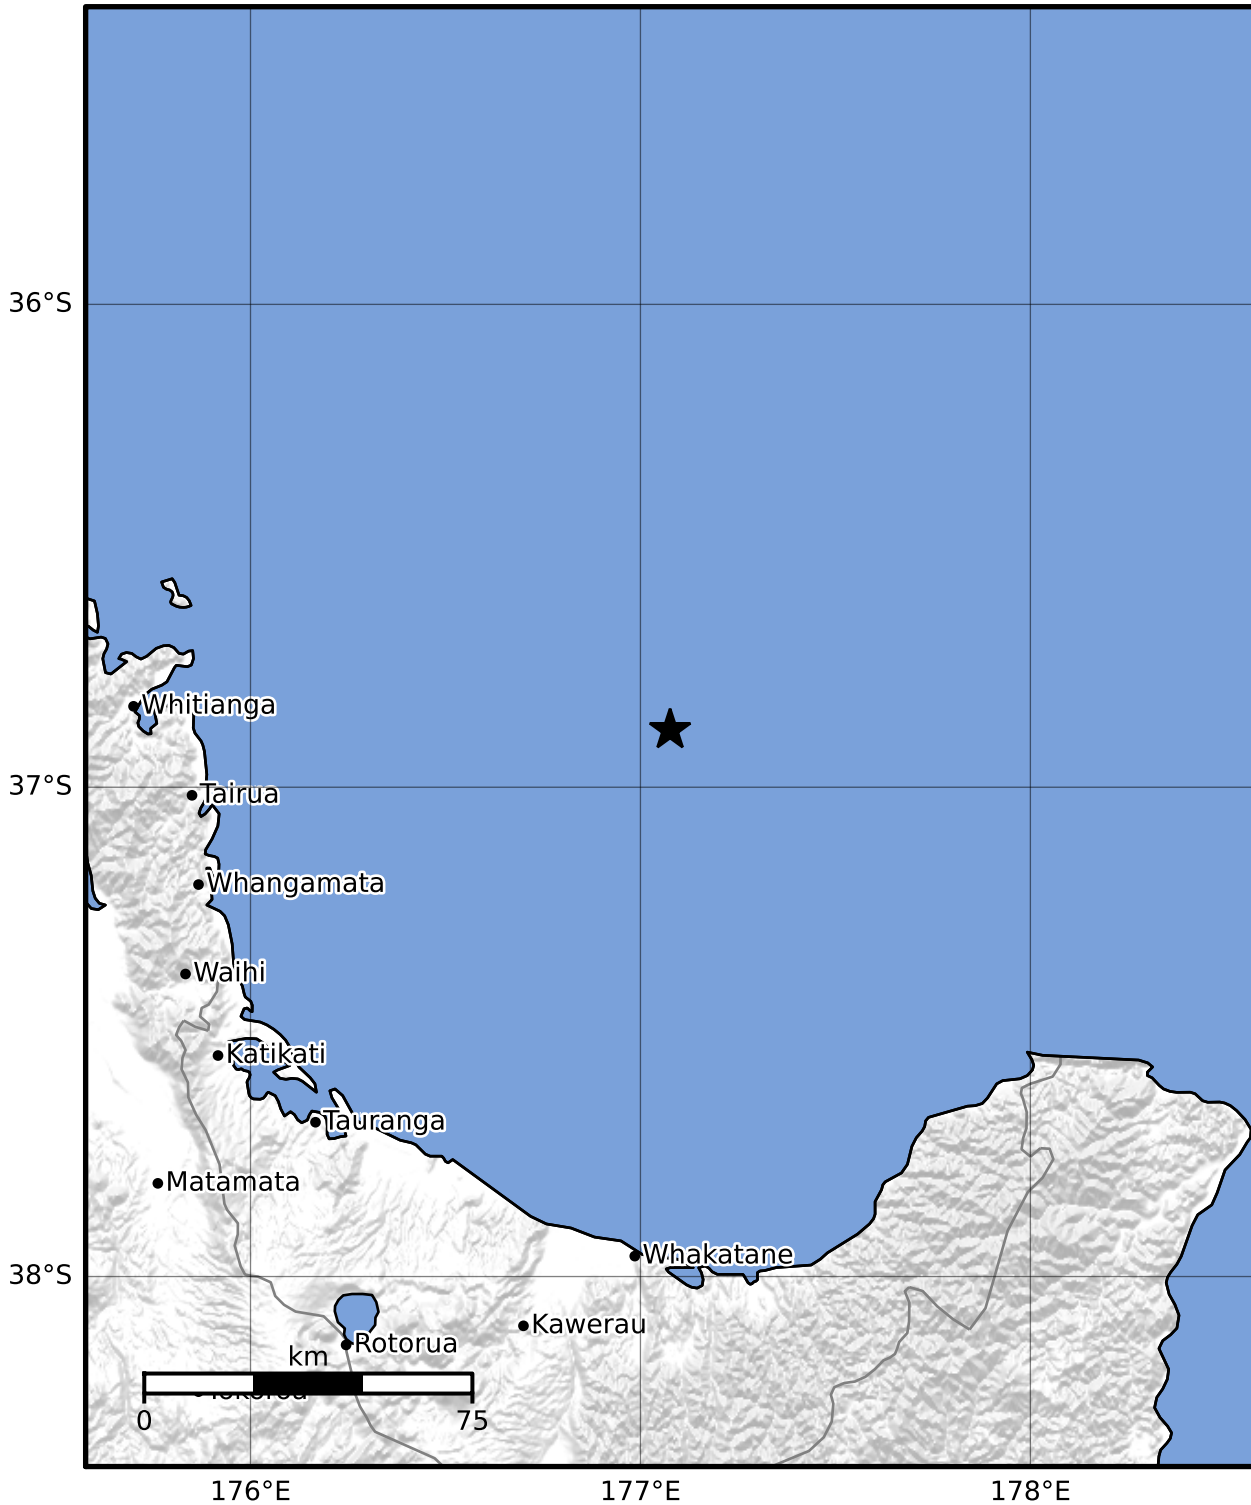

Macroseismic Intensity Map GNS Science

ShakeMap: Raukumara Plain

Oct 26, 2023 03:21:53 UTC M3.4 S36.88 E177.08 Depth: 231.1km ID:2023p805783

SHAKING	Not felt	Weak	Light	Moderate	Strong	Very strong	Severe	Violent	Extreme
DAMAGE	None	None	None	Very light	Light	Moderate	Moderate/heavy	Heavy	Very heavy
PGA(%g)	<0.0464	0.29	1.63	5.16	12.5	22.4	40.2	72.2	>129
PGV(cm/s)	<0.0215	0.125	1.04	4.31	14.5	26.4	48.3	88.4	>162
INTENSITY	I	II-III	IV	V	VI	VII	VIII	IX	X+

Scale based on Moratalla et al.(2021) and Worden et al.(2012) Version 5: Processed 2023-10-26T03:47:07Z

△ Seismic Instrument ○ Reported Intensity

★ Epicenter