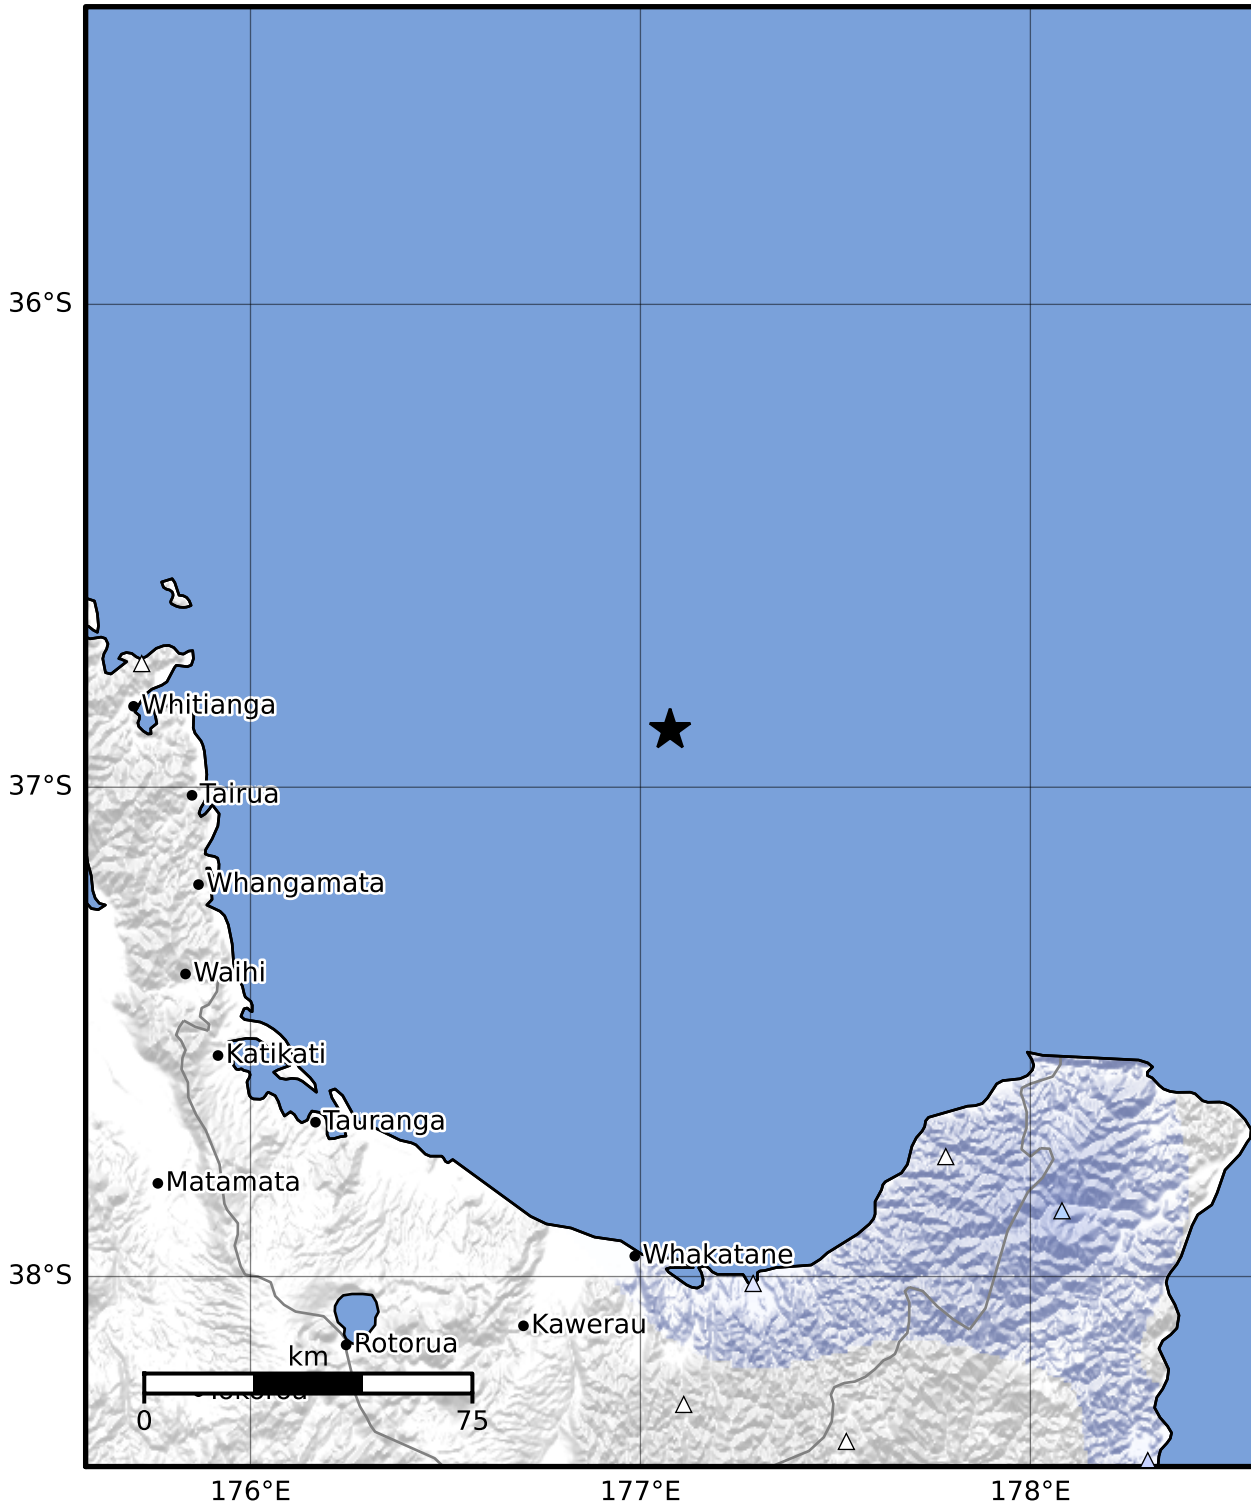

Macroseismic Intensity Map GNS Science

ShakeMap: Raukumara Plain

Oct 26, 2023 03:21:53 UTC M3.5 S36.88 E177.08 Depth: 231.1km ID:2023p805783

SHAKING	Not felt	Weak	Light	Moderate	Strong	Very strong	Severe	Violent	Extreme
DAMAGE	None	None	None	Very light	Light	Moderate	Moderate/heavy	Heavy	Very heavy
PGA(%g)	<0.0464	0.29	1.63	5.16	12.5	22.4	40.2	72.2	>129
PGV(cm/s)	<0.0215	0.125	1.04	4.31	14.5	26.4	48.3	88.4	>162
INTENSITY	I	II-III	IV	V	VI	VII	VIII	IX	X+

Scale based on Moratalla et al.(2021) and Worden et al.(2012) Version 7: Processed 2023-10-26T03:58:50Z

△ Seismic Instrument ○ Reported Intensity

★ Epicenter