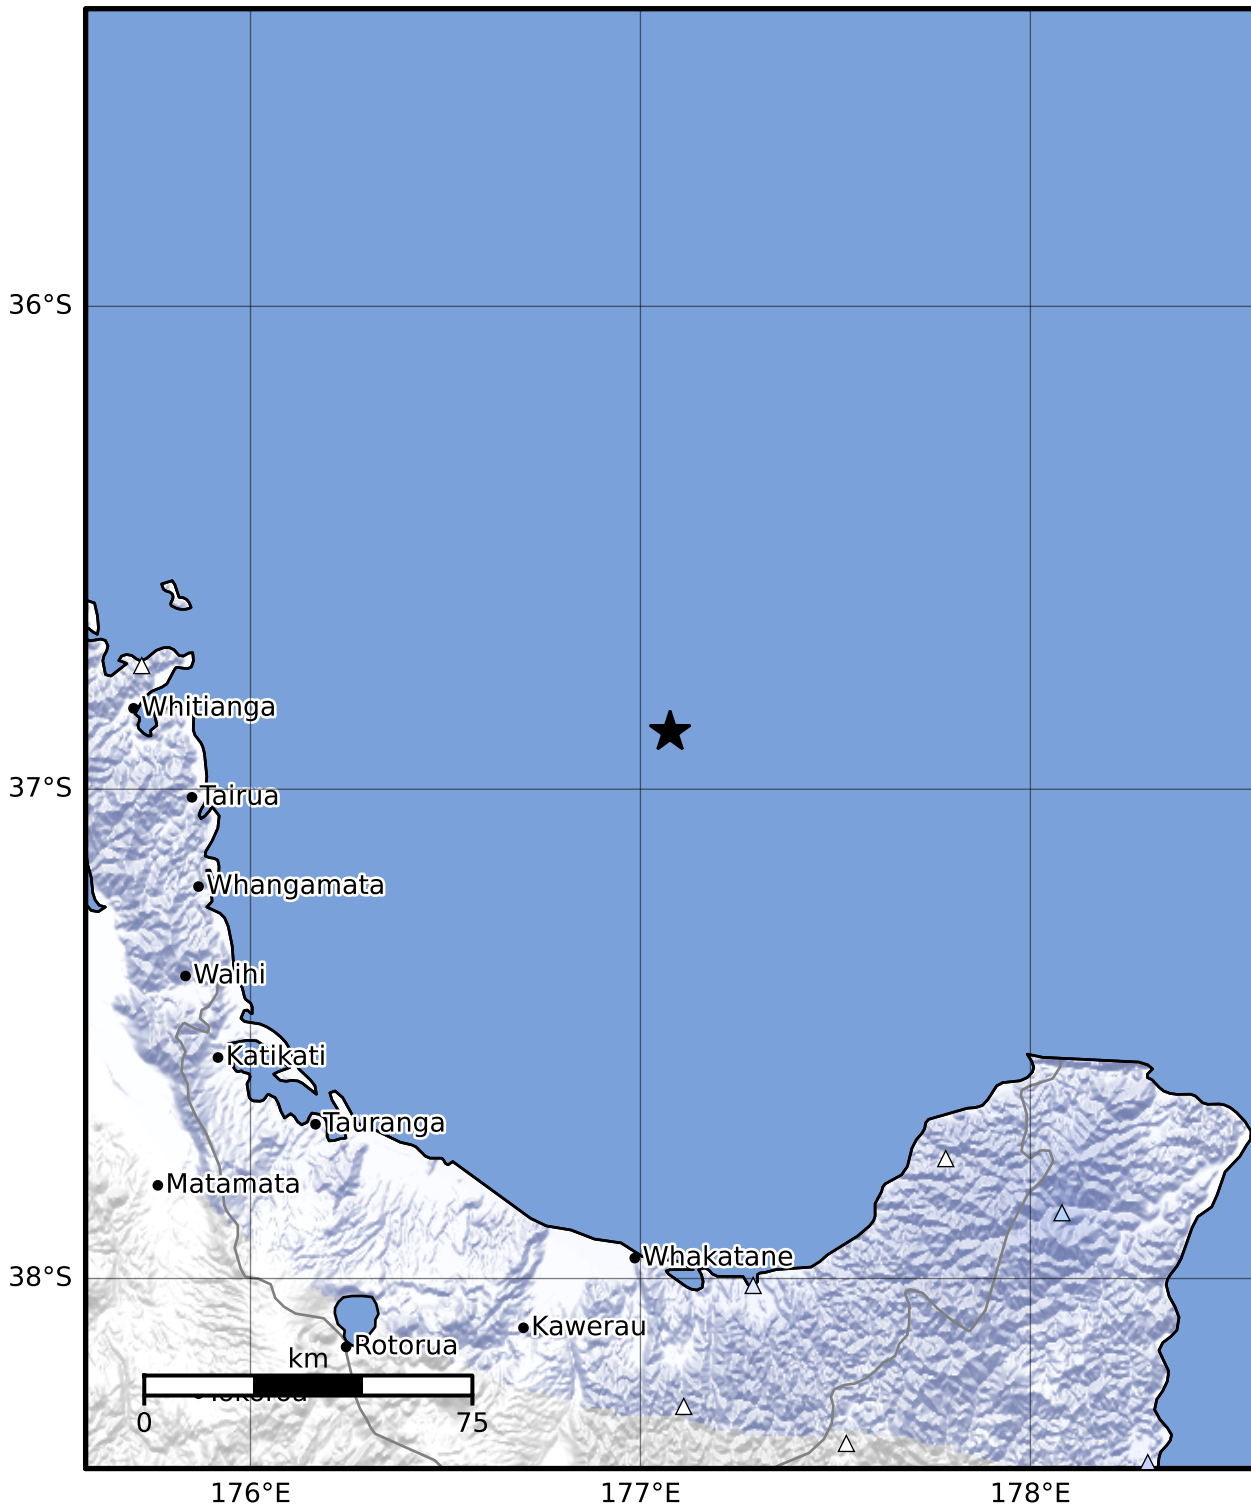

Macroseismic Intensity Map GNS Science

ShakeMap: Raukumara Plain

Oct 26, 2023 03:21:53 UTC M3.6 S36.88 E177.08 Depth: 231.1km ID:2023p805783

SHAKING	Not felt	Weak	Light	Moderate	Strong	Very strong	Severe	Violent	Extreme
DAMAGE	None	None	None	Very light	Light	Moderate	Moderate/heavy	Heavy	Very heavy
PGA(%g)	<0.0464	0.29	1.63	5.16	12.5	22.4	40.2	72.2	>129
PGV(cm/s)	<0.0215	0.125	1.04	4.31	14.5	26.4	48.3	88.4	>162
INTENSITY	I	II-III	IV	V	VI	VII	VIII	IX	X+

Scale based on Moratalla et al.(2021) and Worden et al.(2012) Version 10: Processed 2023-10-26T04:17:38Z

△ Seismic Instrument ○ Reported Intensity

★ Epicenter