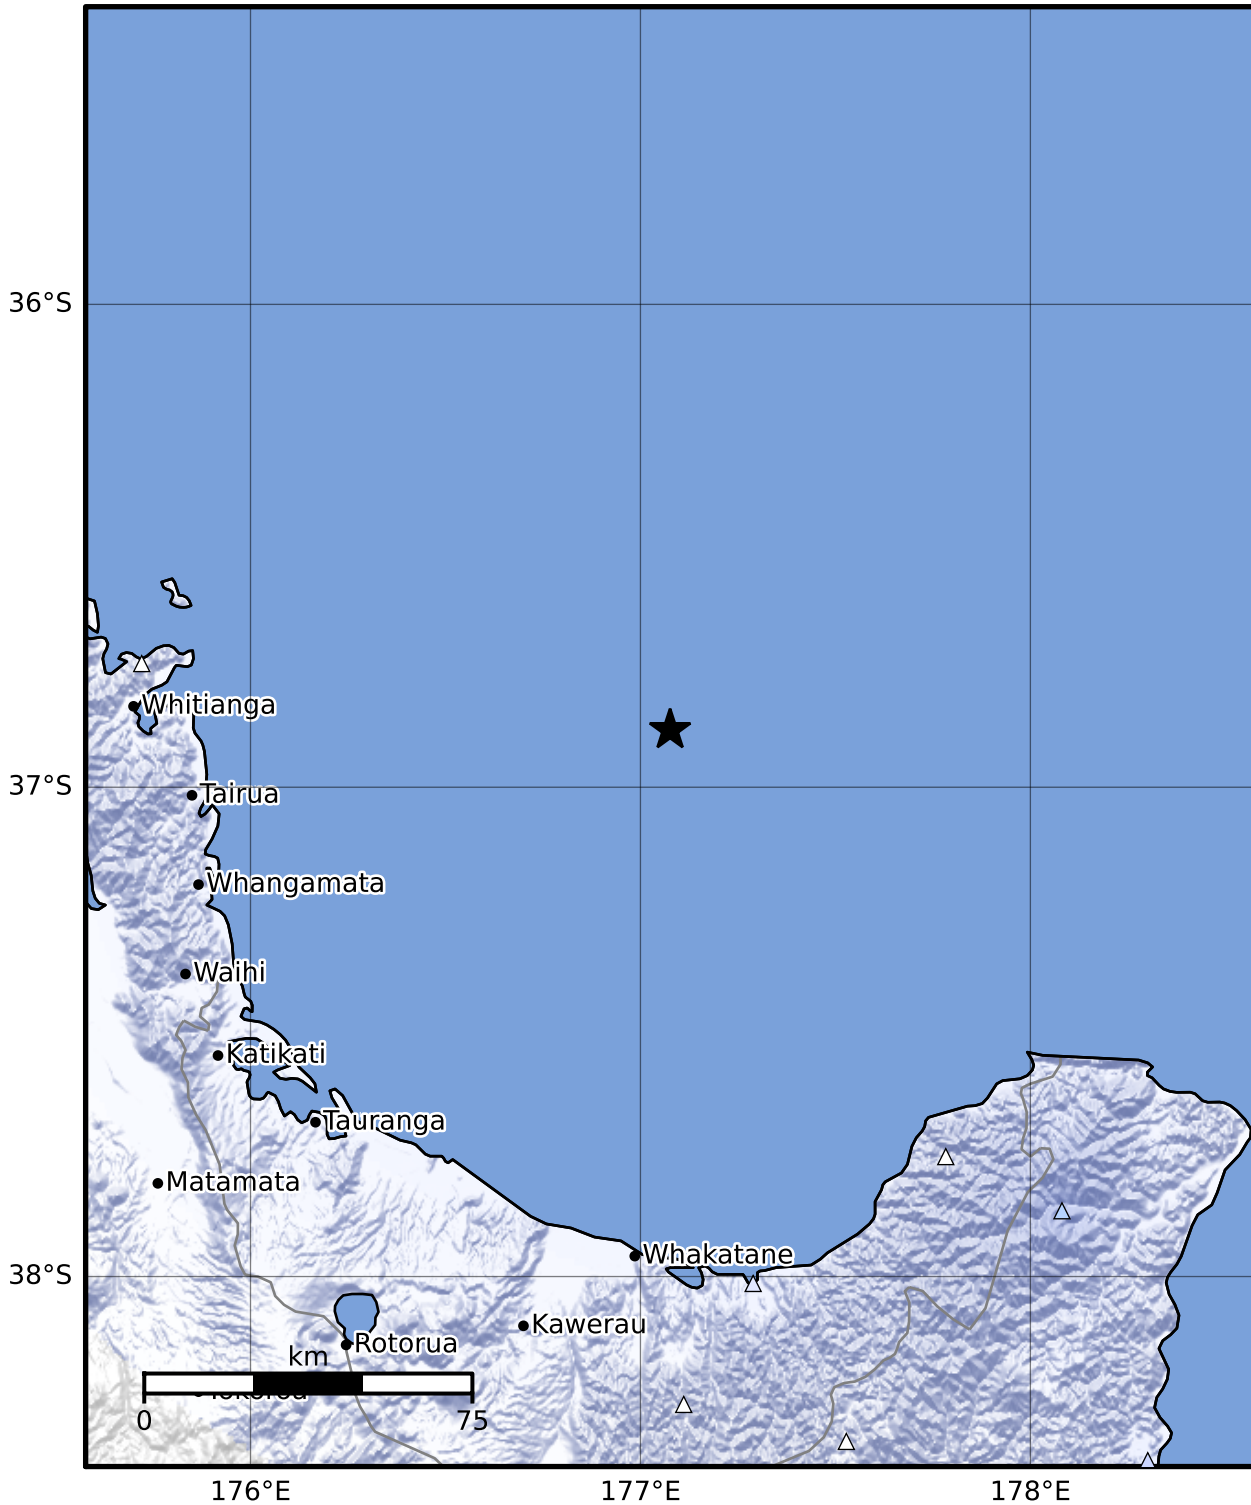

Macroseismic Intensity Map GNS Science

ShakeMap: Raukumara Plain

Oct 26, 2023 03:21:53 UTC M3.7 S36.88 E177.08 Depth: 231.1km ID:2023p805783

SHAKING	Not felt	Weak	Light	Moderate	Strong	Very strong	Severe	Violent	Extreme
DAMAGE	None	None	None	Very light	Light	Moderate	Moderate/heavy	Heavy	Very heavy
PGA(%g)	<0.0464	0.29	1.63	5.16	12.5	22.4	40.2	72.2	>129
PGV(cm/s)	<0.0215	0.125	1.04	4.31	14.5	26.4	48.3	88.4	>162
INTENSITY	I	II-III	IV	V	VI	VII	VIII	IX	X+

Scale based on Moratalla et al.(2021) and Worden et al.(2012) Version 6: Processed 2023-10-26T04:23:47Z

△ Seismic Instrument ○ Reported Intensity

★ Epicenter