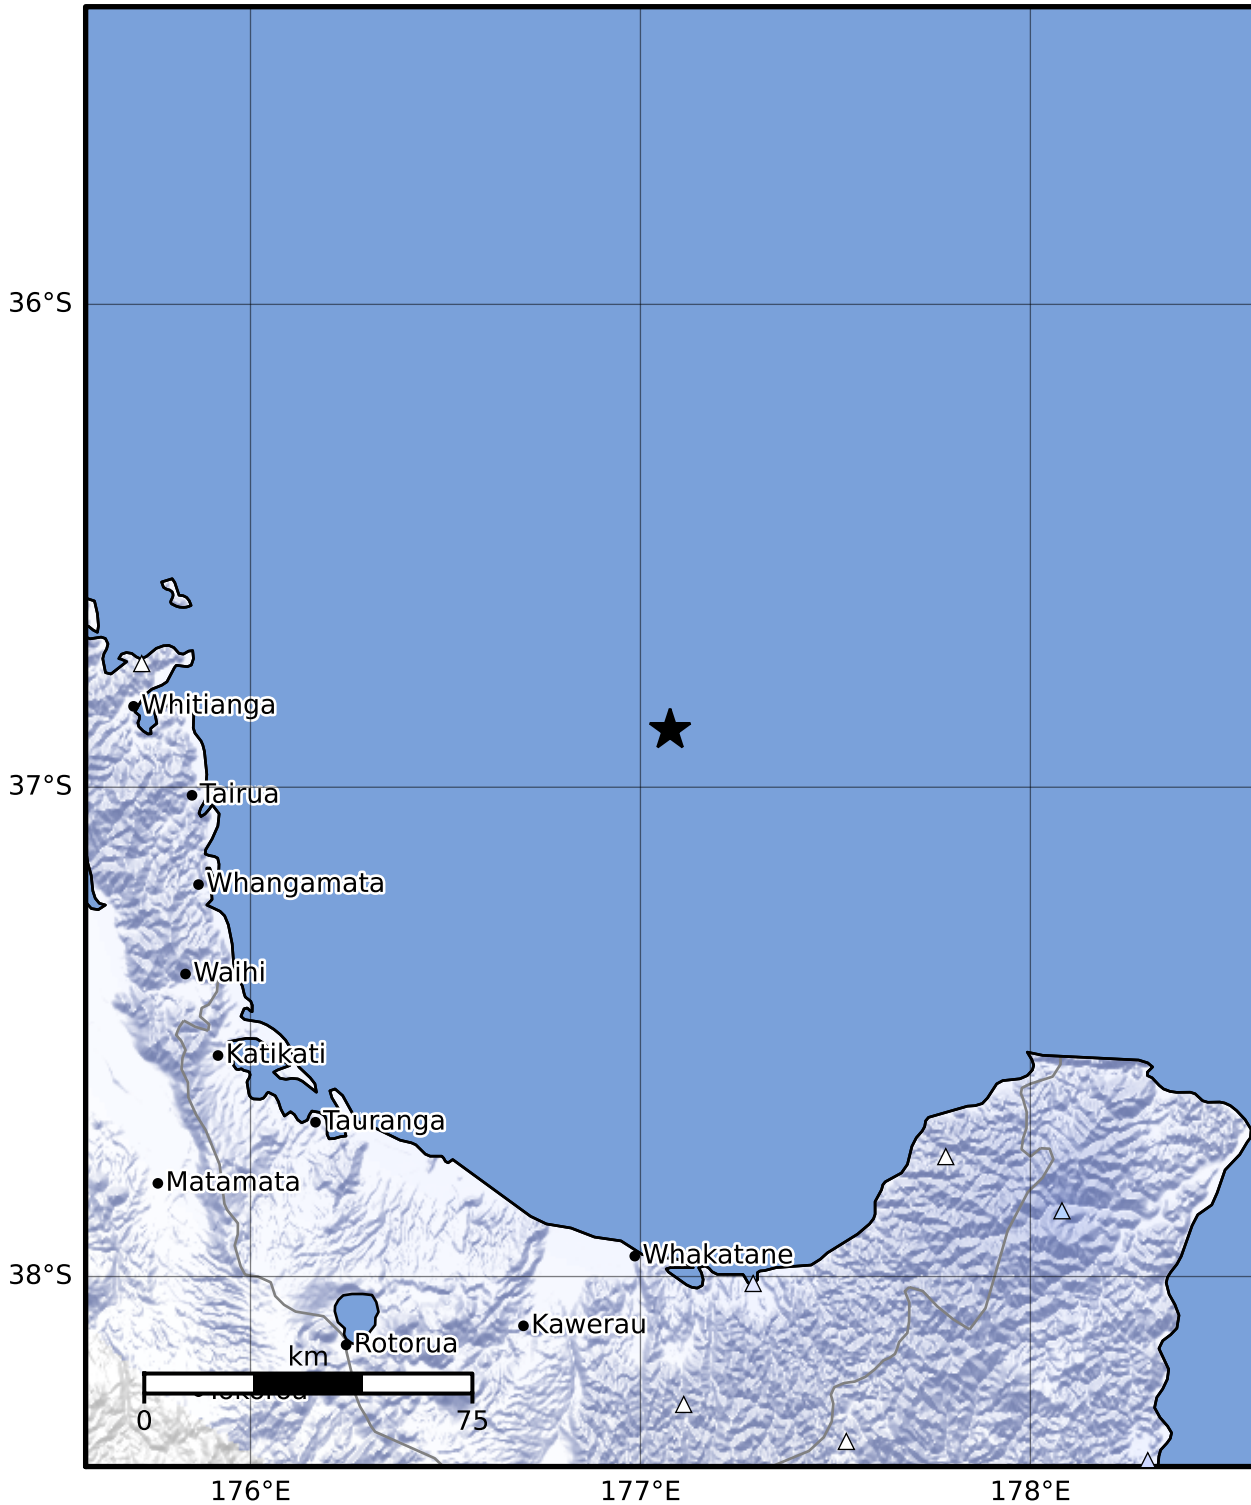

Macroseismic Intensity Map GNS Science

ShakeMap: Raukumara Plain

Oct 26, 2023 03:21:53 UTC M3.7 S36.88 E177.08 Depth: 231.1km ID:2023p805783

SHAKING	Not felt	Weak	Light	Moderate	Strong	Very strong	Severe	Violent	Extreme
DAMAGE	None	None	None	Very light	Light	Moderate	Moderate/heavy	Heavy	Very heavy
PGA(%g)	<0.0464	0.29	1.63	5.16	12.5	22.4	40.2	72.2	>129
PGV(cm/s)	<0.0215	0.125	1.04	4.31	14.5	26.4	48.3	88.4	>162
INTENSITY	I	II-III	IV	V	VI	VII	VIII	IX	X+

Scale based on Moratalla et al.(2021) and Worden et al.(2012) Version 9: Processed 2023-10-26T04:29:58Z

△ Seismic Instrument ○ Reported Intensity

★ Epicenter