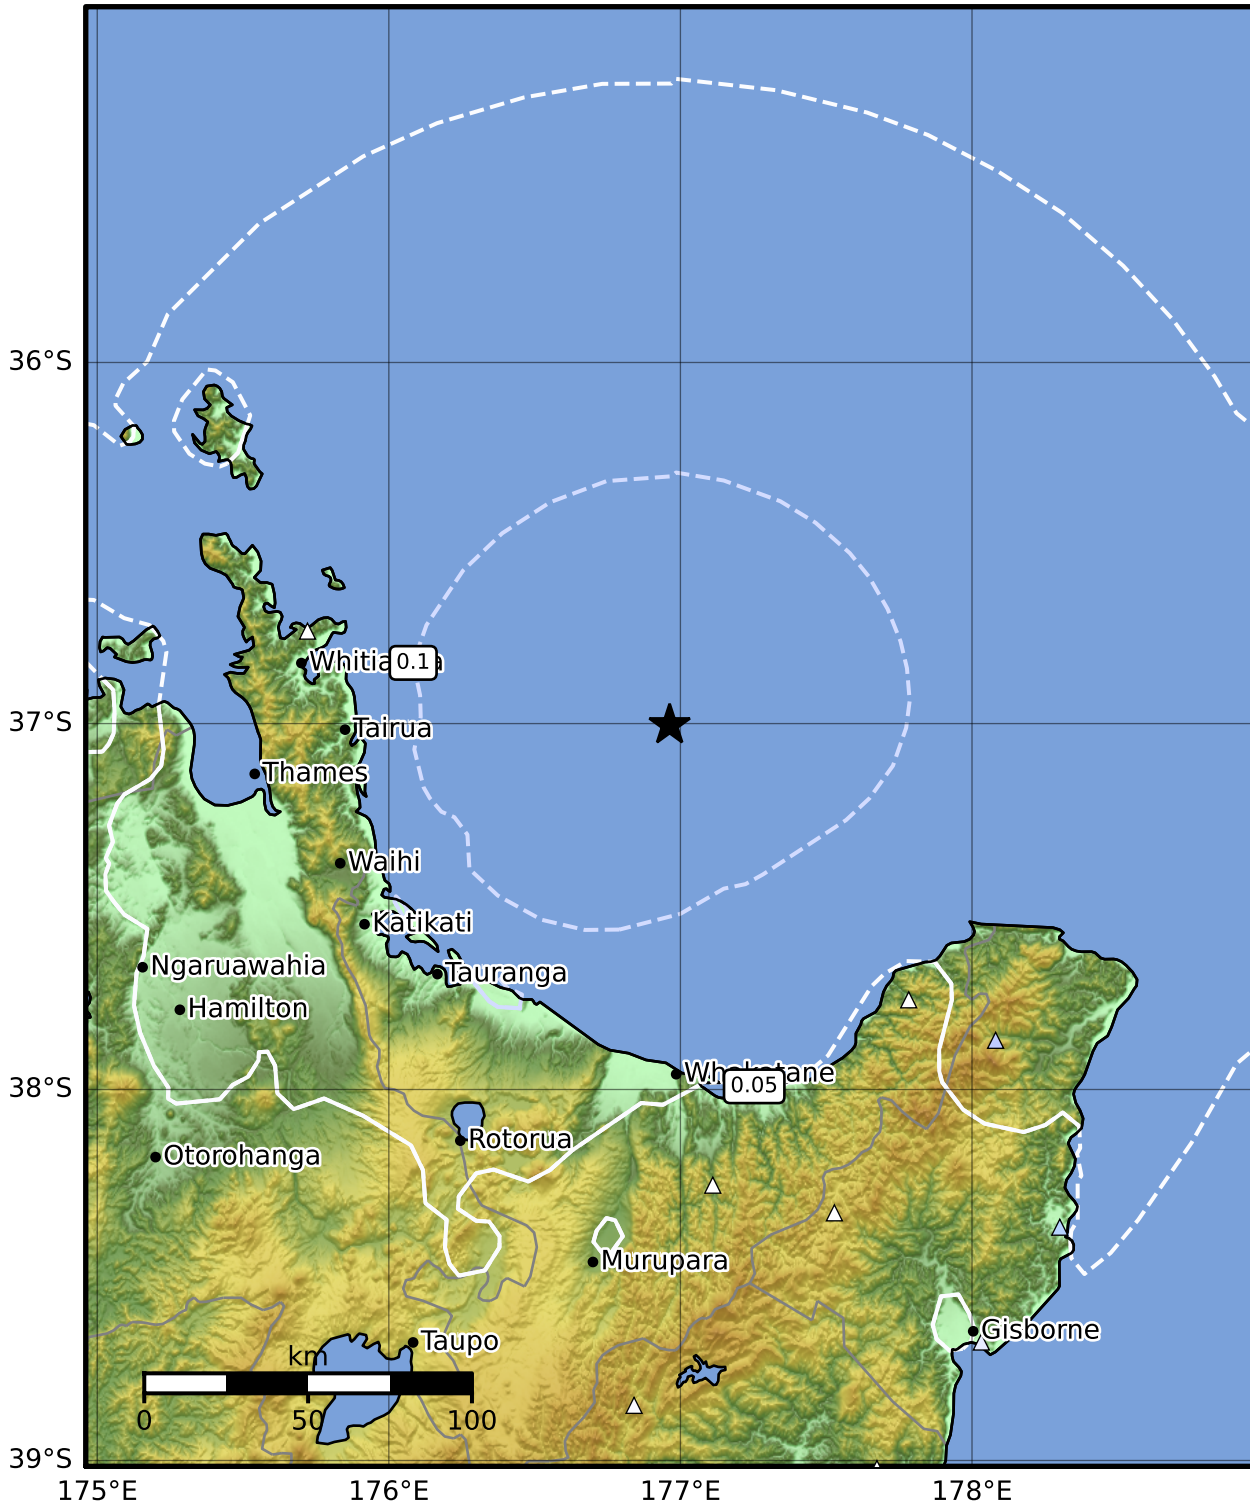

Peak Ground Acceleration Map GNS Science

ShakeMap: Raukumara Plain

Oct 26, 2023 03:21:56 UTC M4.3 S37.00 E176.96 Depth: 203.0km ID:2023p805783

PGA (%g)	0.1	0.2	0.5	1	2	5	10	20	50	100	200
----------	-----	-----	-----	---	---	---	----	----	----	-----	-----

Scale based on Moratalla et al.(2021) and Worden et al.(2012) Version 10: Processed 2023-10-26T04:49:05Z

△ Seismic Instrument ○ Reported Intensity ★ Epicenter