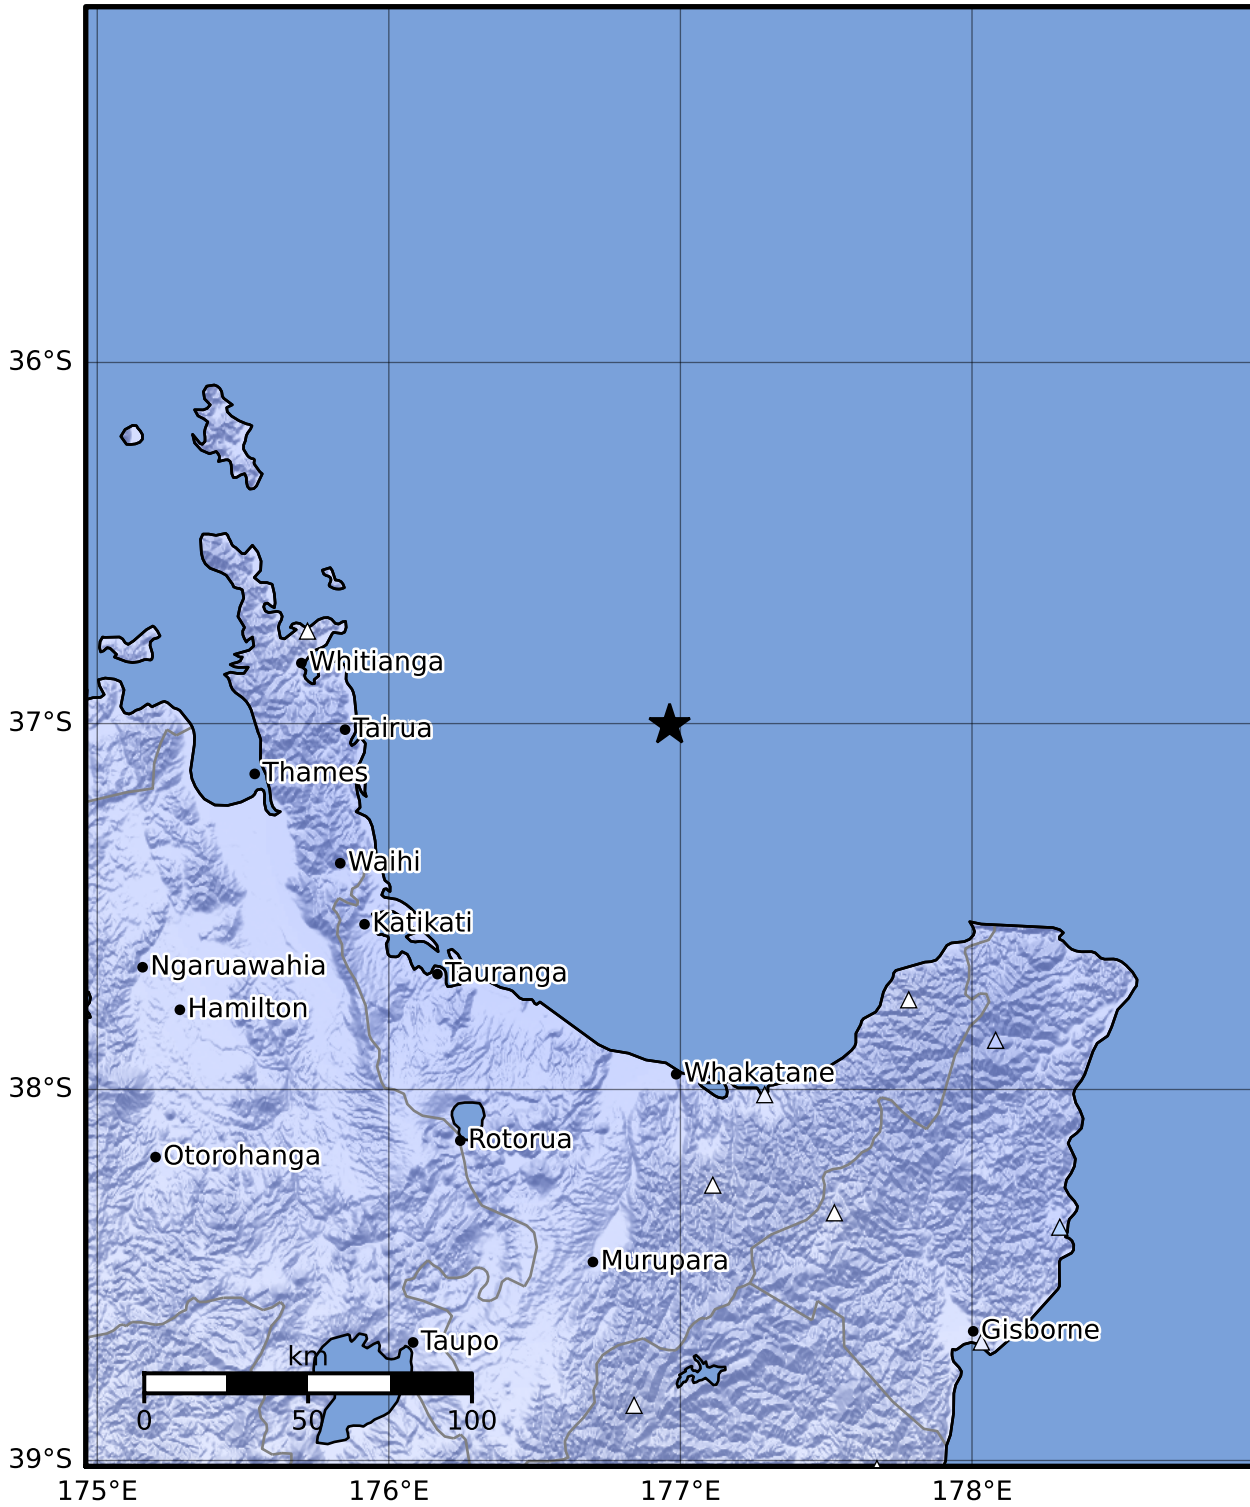

Macroseismic Intensity Map GNS Science

ShakeMap: Raukumara Plain

Oct 26, 2023 03:21:56 UTC M4.3 S37.00 E176.96 Depth: 203.0km ID:2023p805783

SHAKING	Not felt	Weak	Light	Moderate	Strong	Very strong	Severe	Violent	Extreme
DAMAGE	None	None	None	Very light	Light	Moderate	Moderate/heavy	Heavy	Very heavy
PGA(%g)	<0.0464	0.29	1.63	5.16	12.5	22.4	40.2	72.2	>129
PGV(cm/s)	<0.0215	0.125	1.04	4.31	14.5	26.4	48.3	88.4	>162
INTENSITY	I	II-III	IV	V	VI	VII	VIII	IX	X+

Scale based on Moratalla et al.(2021) and Worden et al.(2012) Version 10: Processed 2023-10-26T04:49:05Z

△ Seismic Instrument ○ Reported Intensity ★ Epicenter