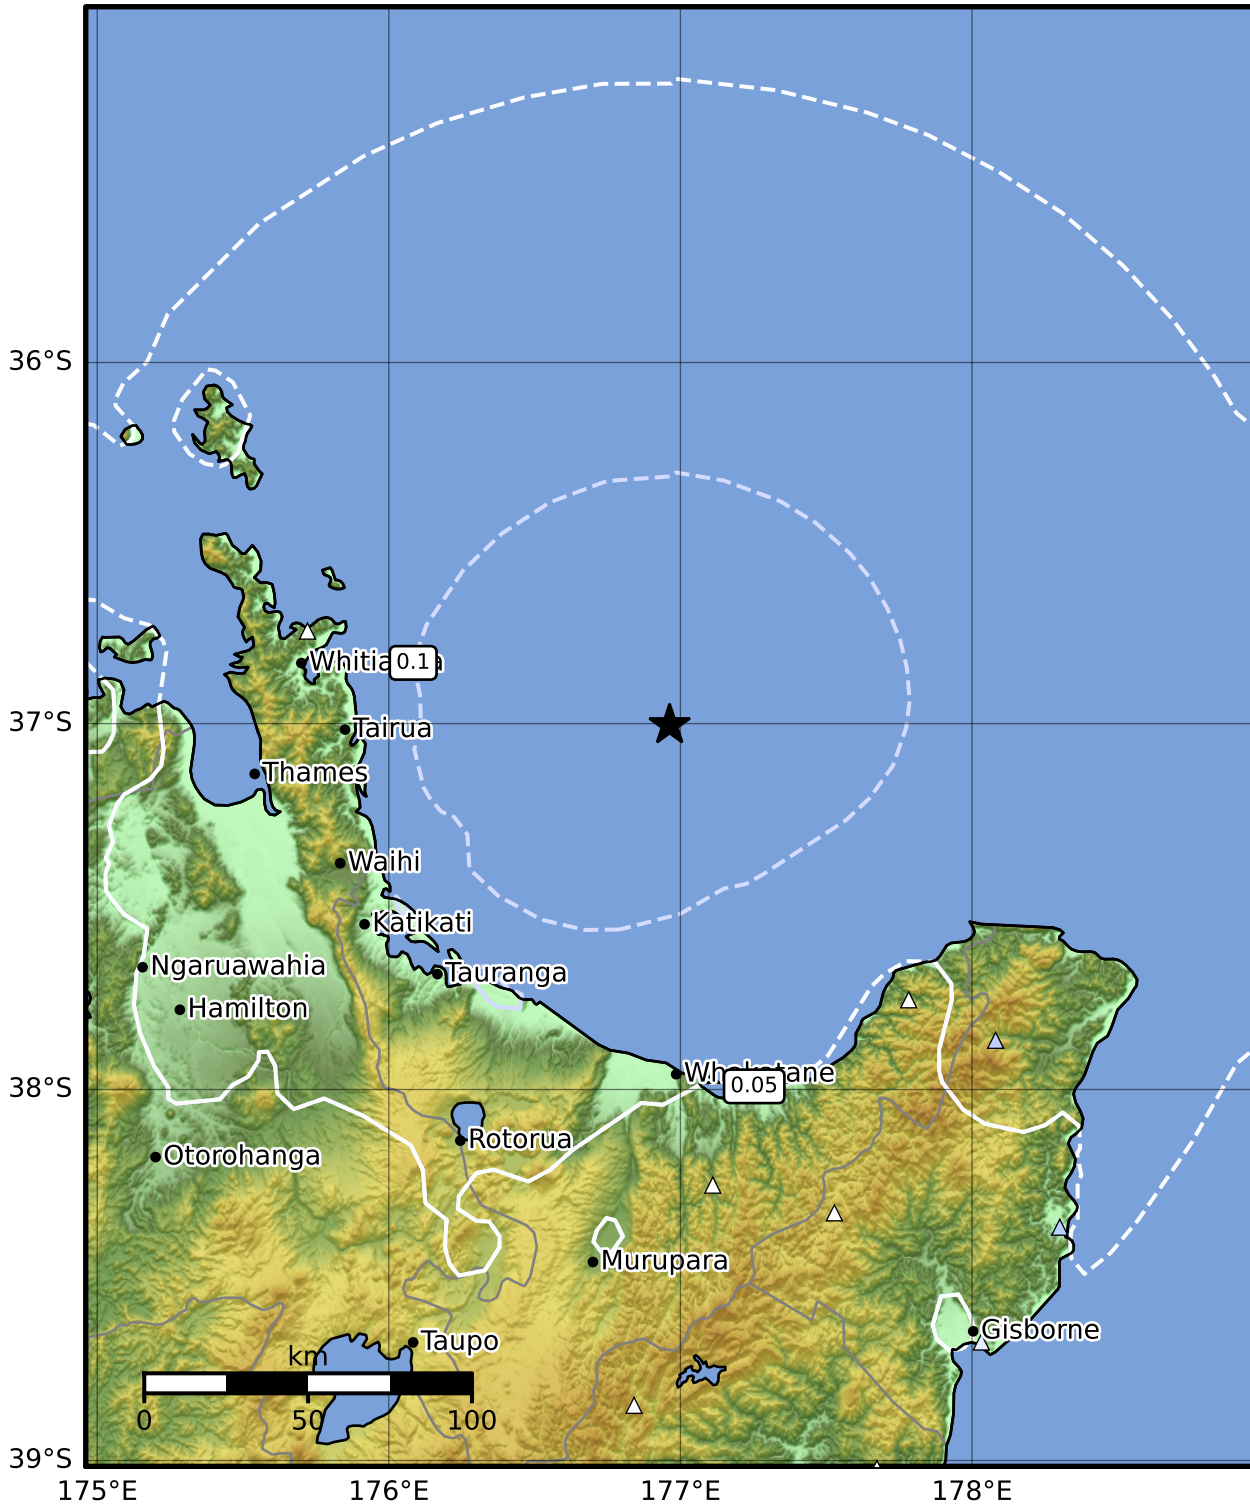

Peak Ground Acceleration Map GNS Science

ShakeMap: Raukumara Plain

Oct 26, 2023 03:21:56 UTC M4.3 S37.00 E176.96 Depth: 203.0km ID:2023p805783

PGA (%g)	0.1	0.2	0.5	1	2	5	10	20	50	100	200
----------	-----	-----	-----	---	---	---	----	----	----	-----	-----

Scale based on Moratalla et al.(2021) and Worden et al.(2012) Version 9: Processed 2023-10-26T04:55:41Z

△ Seismic Instrument ○ Reported Intensity ★ Epicenter