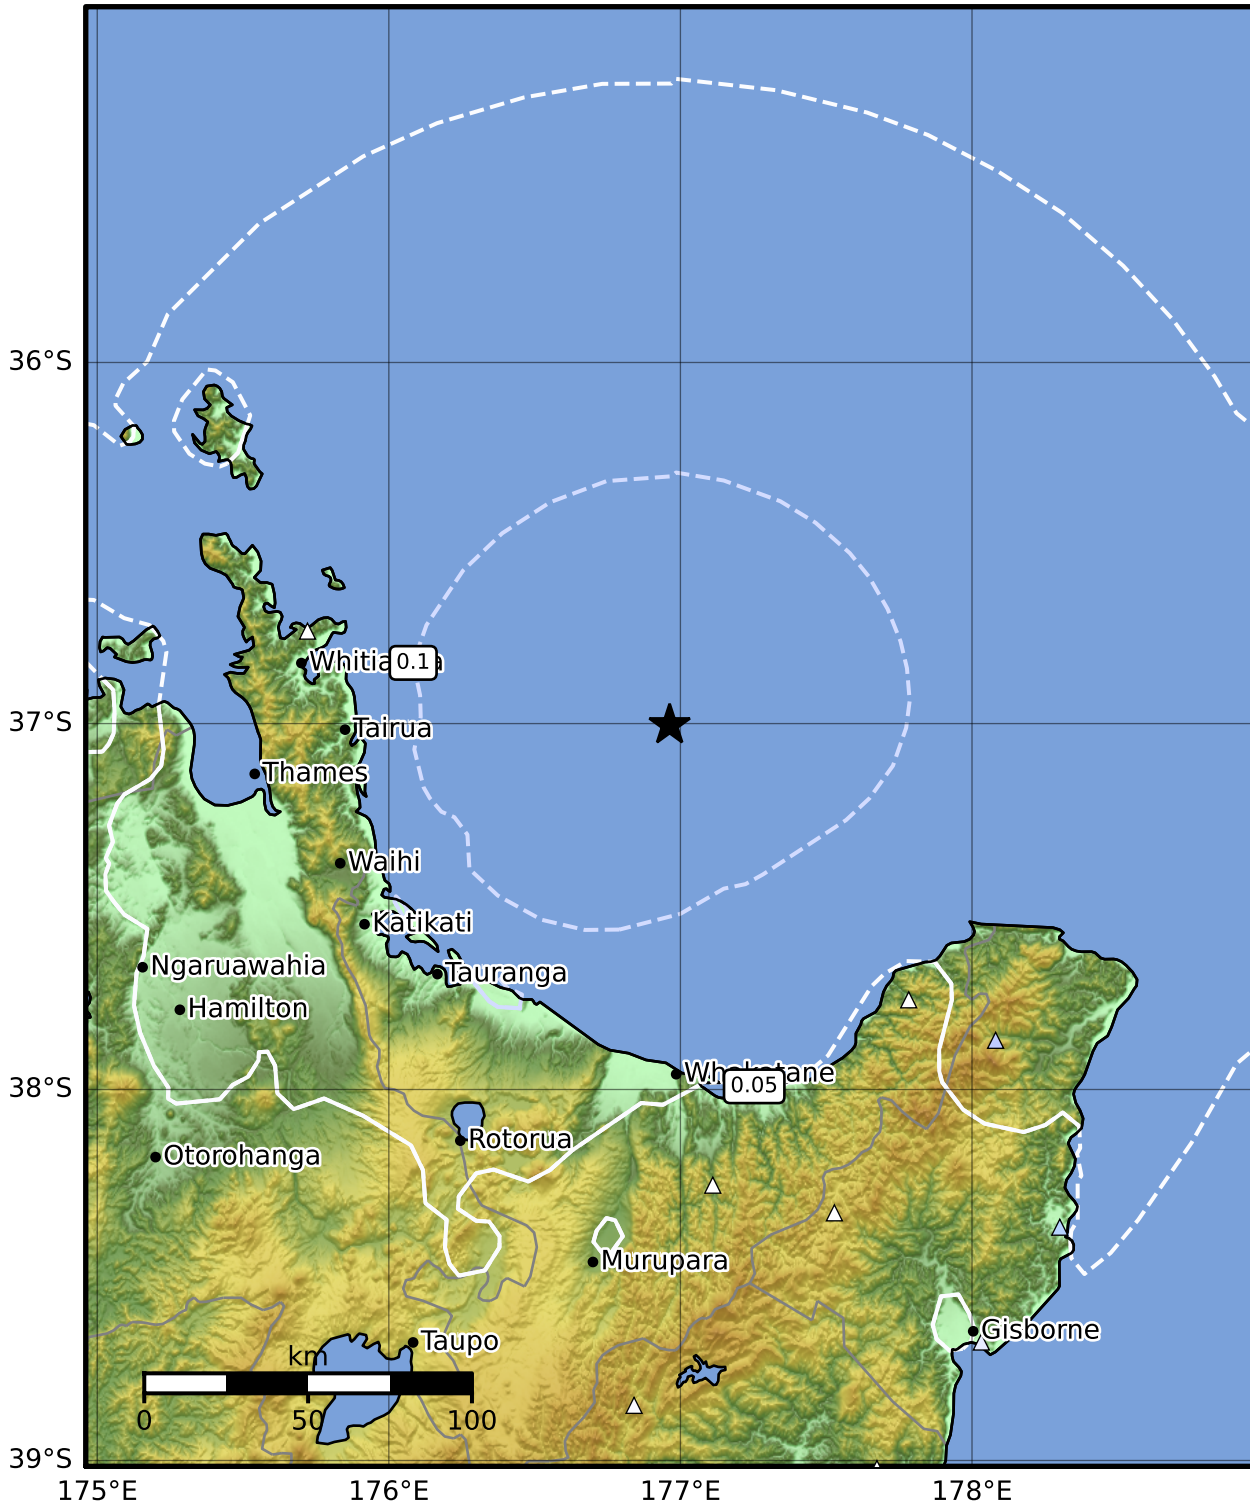

Peak Ground Acceleration Map GNS Science

ShakeMap: Raukumara Plain

Oct 26, 2023 03:21:56 UTC M4.3 S37.00 E176.96 Depth: 203.0km ID:2023p805783

PGA (%g)	0.1	0.2	0.5	1	2	5	10	20	50	100	200
----------	-----	-----	-----	---	---	---	----	----	----	-----	-----

Scale based on Moratalla et al.(2021) and Worden et al.(2012) Version 9: Processed 2023-10-26T05:02:21Z

△ Seismic Instrument ○ Reported Intensity ★ Epicenter