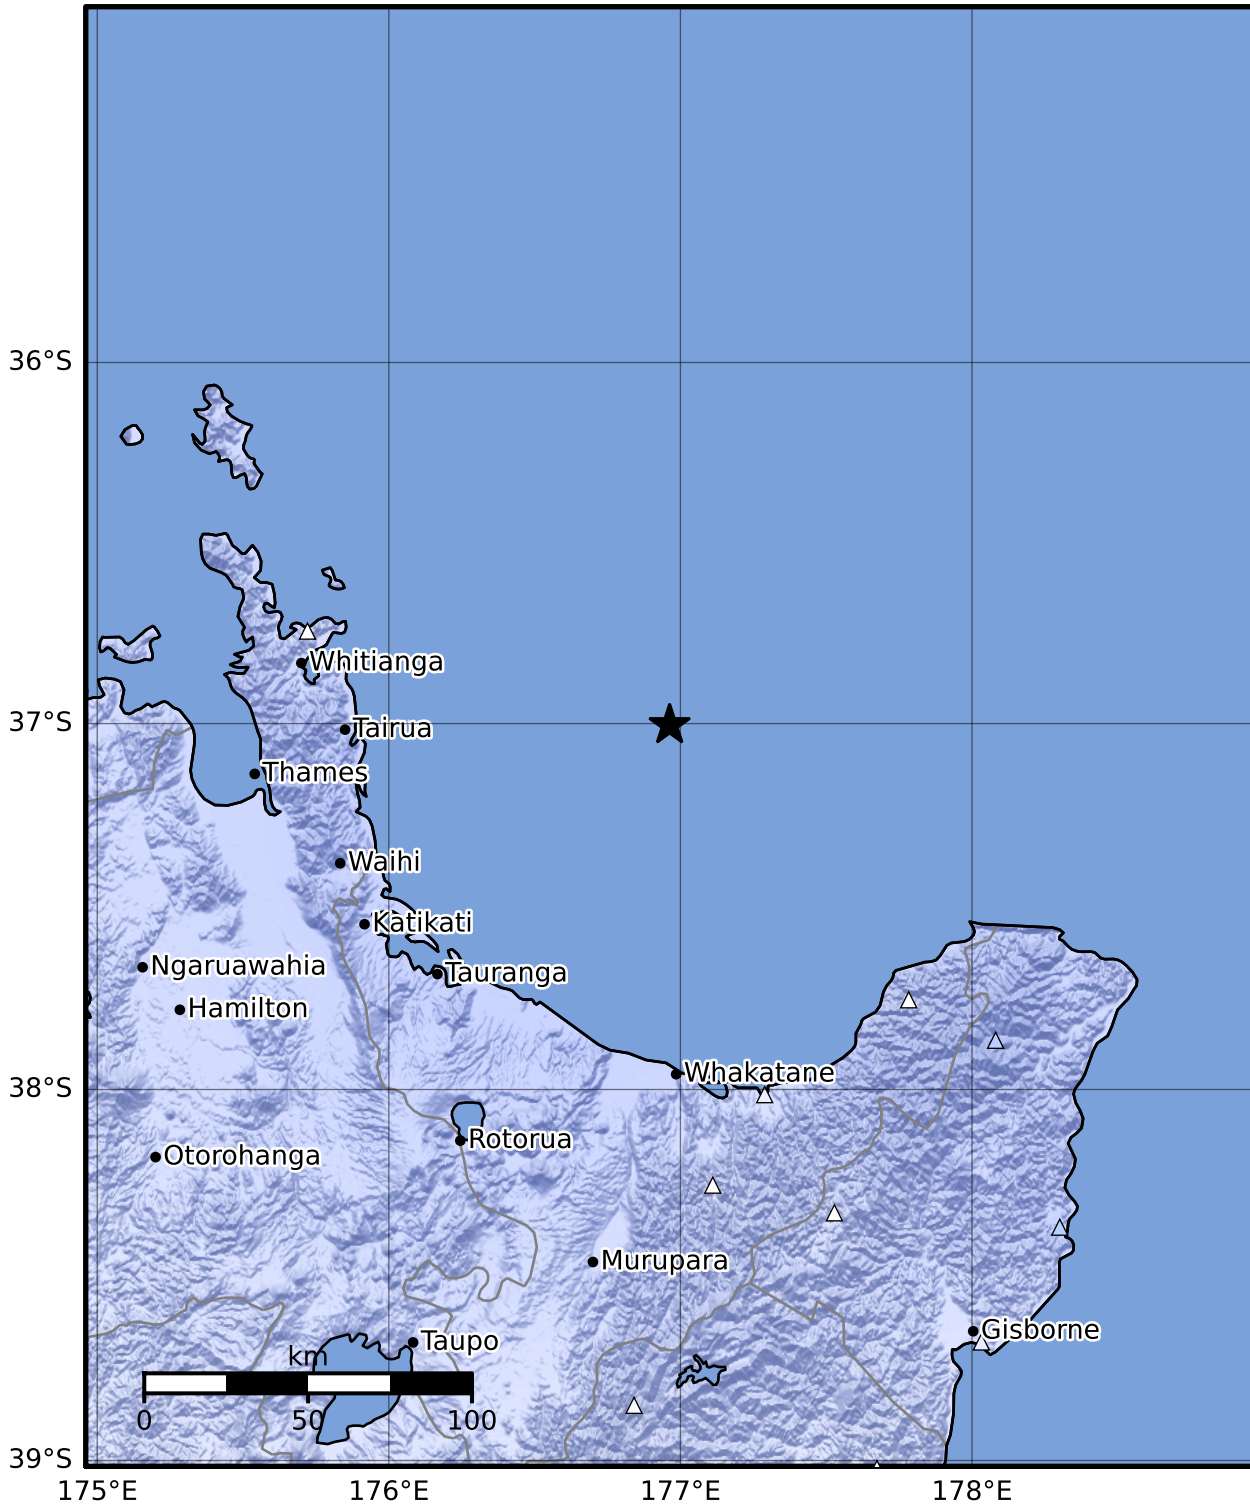

Macroseismic Intensity Map GNS Science

ShakeMap: Raukumara Plain

Oct 26, 2023 03:21:56 UTC M4.3 S37.00 E176.96 Depth: 203.0km ID:2023p805783

SHAKING	Not felt	Weak	Light	Moderate	Strong	Very strong	Severe	Violent	Extreme
DAMAGE	None	None	None	Very light	Light	Moderate	Moderate/heavy	Heavy	Very heavy
PGA(%g)	<0.0464	0.29	1.63	5.16	12.5	22.4	40.2	72.2	>129
PGV(cm/s)	<0.0215	0.125	1.04	4.31	14.5	26.4	48.3	88.4	>162
INTENSITY	I	II-III	IV	V	VI	VII	VIII	IX	X+

Scale based on Moratalla et al.(2021) and Worden et al.(2012) Version 9: Processed 2023-10-26T05:02:21Z

△ Seismic Instrument ○ Reported Intensity ★ Epicenter