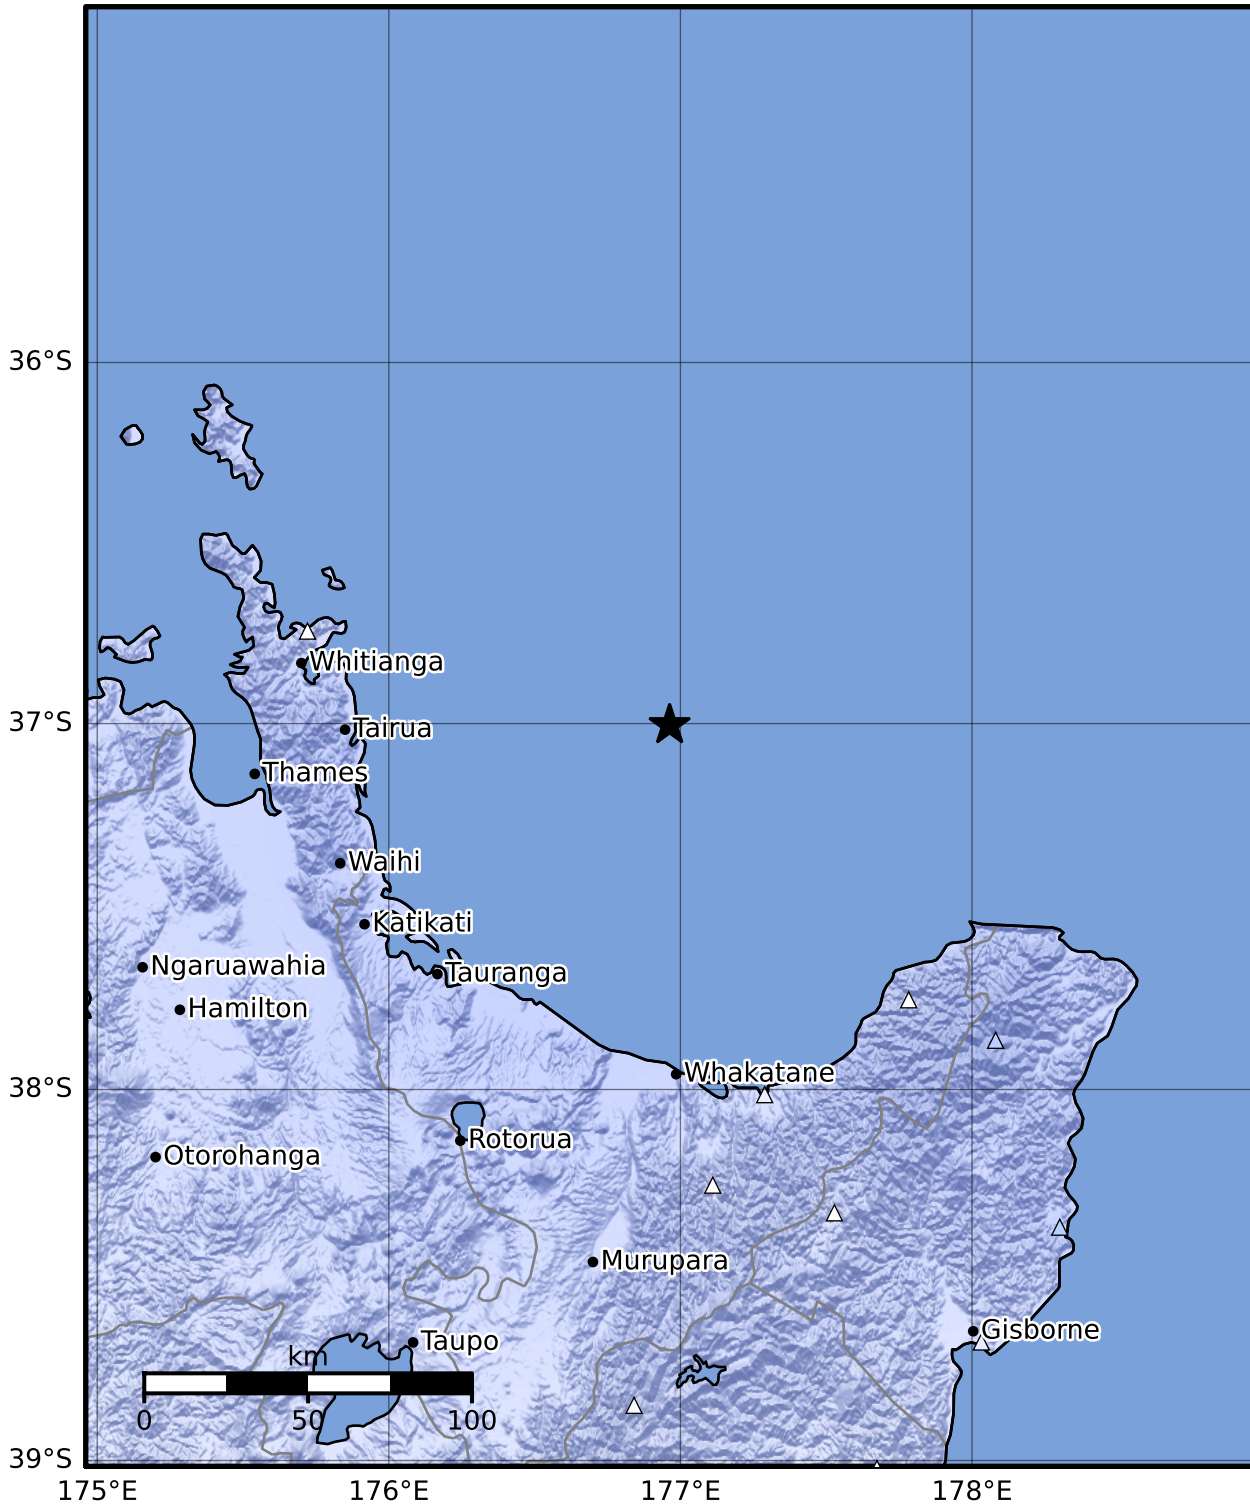

Macroseismic Intensity Map GNS Science

ShakeMap: Raukumara Plain

Oct 26, 2023 03:21:56 UTC M4.3 S37.00 E176.96 Depth: 203.0km ID:2023p805783

SHAKING	Not felt	Weak	Light	Moderate	Strong	Very strong	Severe	Violent	Extreme
DAMAGE	None	None	None	Very light	Light	Moderate	Moderate/heavy	Heavy	Very heavy
PGA(%g)	<0.0464	0.29	1.63	5.16	12.5	22.4	40.2	72.2	>129
PGV(cm/s)	<0.0215	0.125	1.04	4.31	14.5	26.4	48.3	88.4	>162
INTENSITY	I	II-III	IV	V	VI	VII	VIII	IX	X+

Scale based on Moratalla et al.(2021) and Worden et al.(2012) Version 10: Processed 2023-10-26T05:09:00Z

△ Seismic Instrument ○ Reported Intensity ★ Epicenter