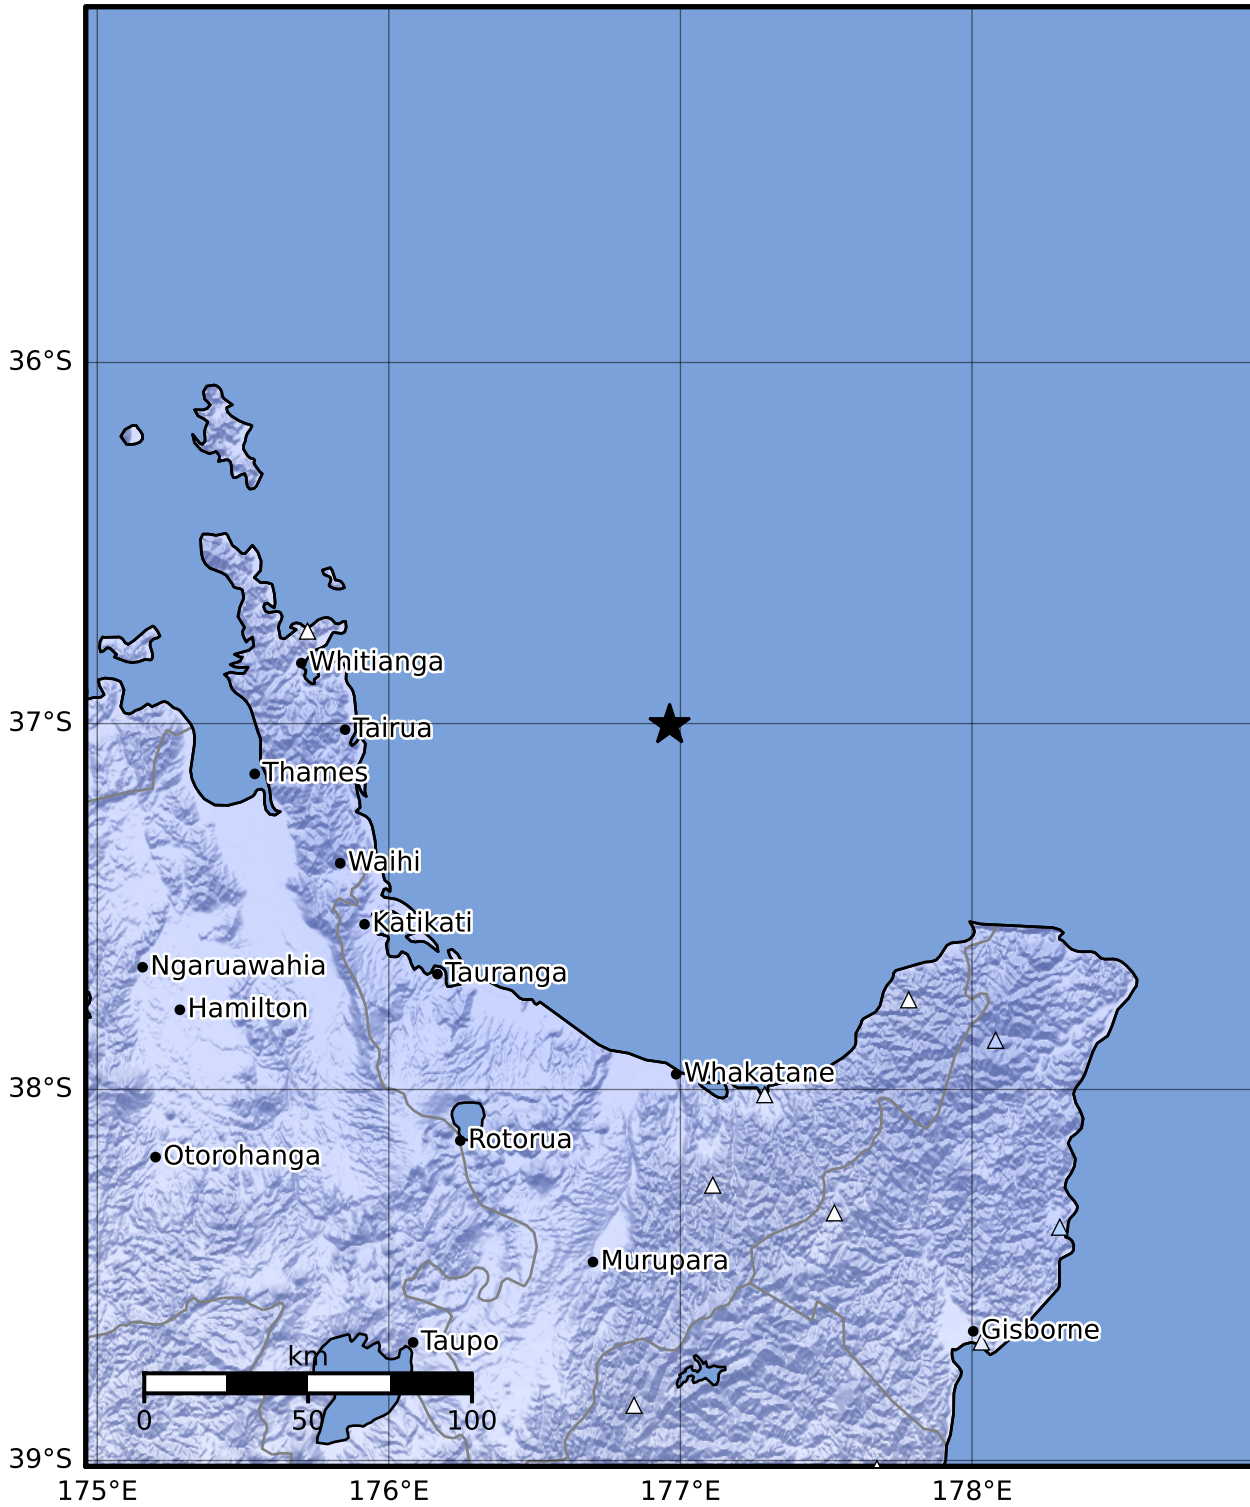

Macroseismic Intensity Map GNS Science

ShakeMap: Raukumara Plain

Oct 26, 2023 03:21:56 UTC M4.3 S37.00 E176.96 Depth: 203.0km ID:2023p805783

SHAKING	Not felt	Weak	Light	Moderate	Strong	Very strong	Severe	Violent	Extreme
DAMAGE	None	None	None	Very light	Light	Moderate	Moderate/heavy	Heavy	Very heavy
PGA(%g)	<0.0464	0.29	1.63	5.16	12.5	22.4	40.2	72.2	>129
PGV(cm/s)	<0.0215	0.125	1.04	4.31	14.5	26.4	48.3	88.4	>162
INTENSITY	I	II-III	IV	V	VI	VII	VIII	IX	X+

Scale based on Moratalla et al.(2021) and Worden et al.(2012) Version 19: Processed 2023-10-26T05:15:38Z

△ Seismic Instrument ○ Reported Intensity ★ Epicenter