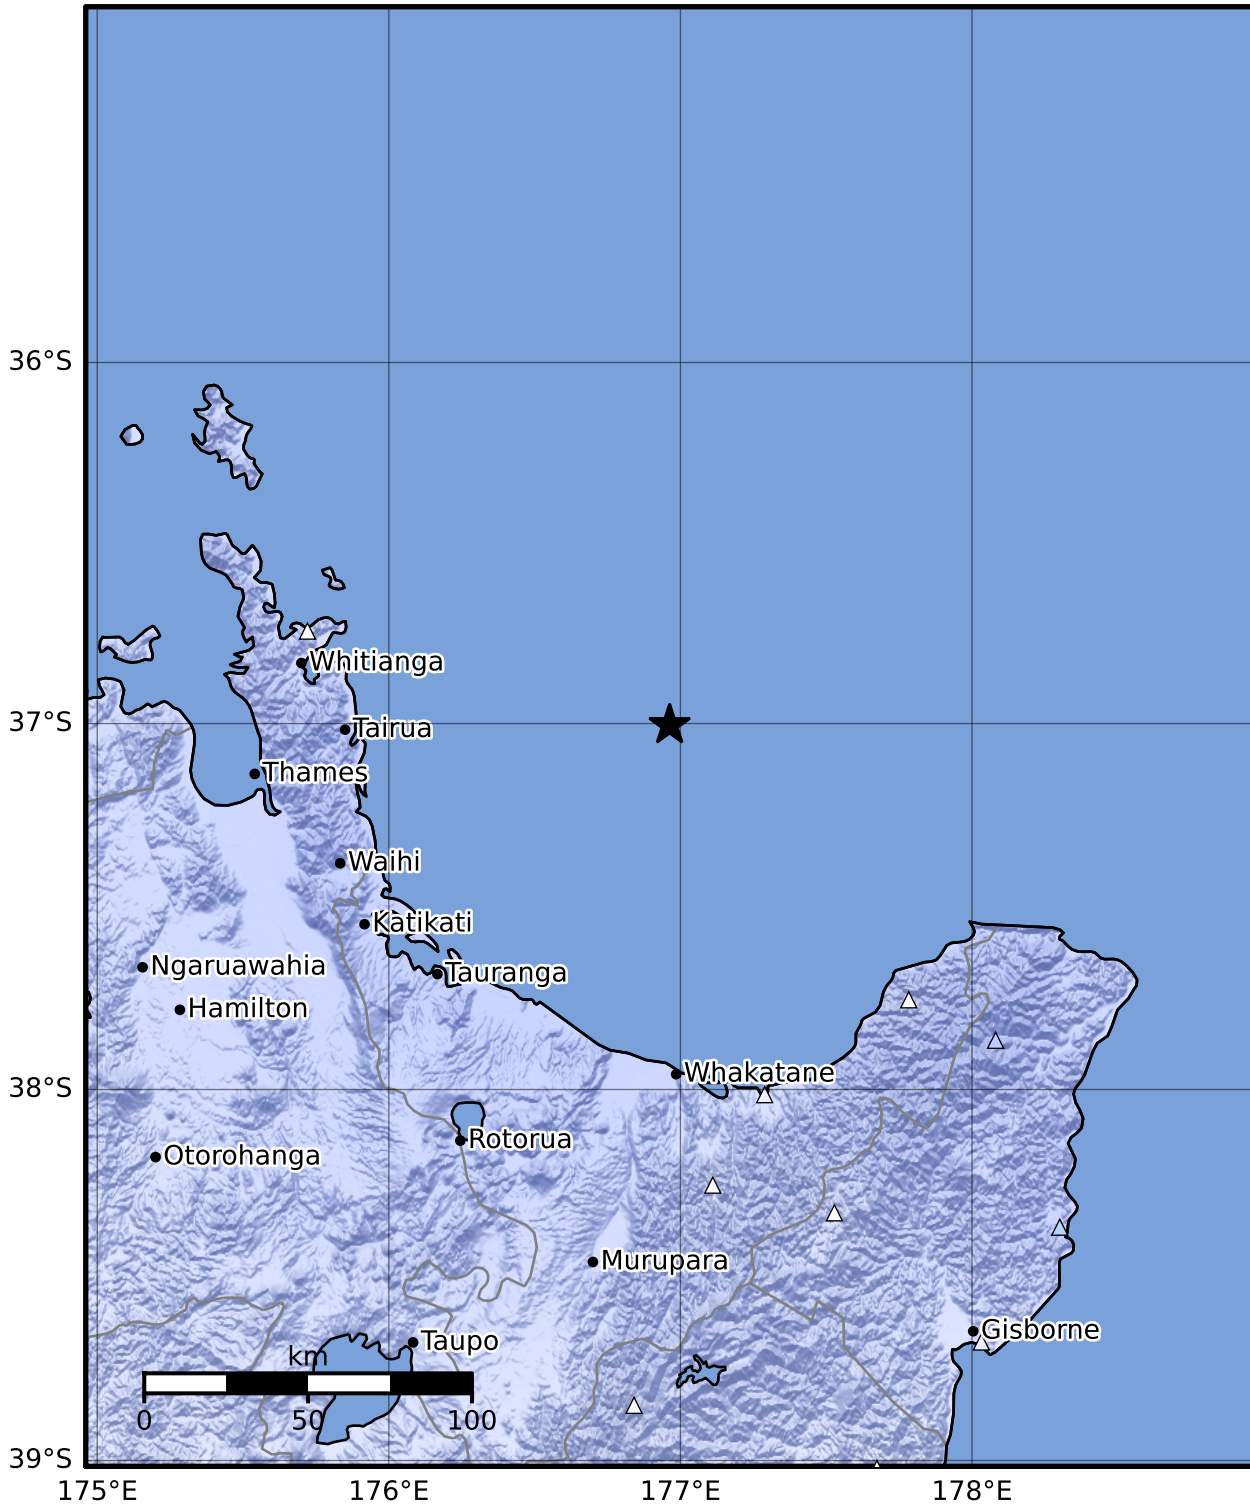

Macroseismic Intensity Map GNS Science

ShakeMap: Raukumara Plain

Oct 26, 2023 03:21:56 UTC M4.3 S37.00 E176.96 Depth: 203.0km ID:2023p805783

SHAKING	Not felt	Weak	Light	Moderate	Strong	Very strong	Severe	Violent	Extreme
DAMAGE	None	None	None	Very light	Light	Moderate	Moderate/heavy	Heavy	Very heavy
PGA(%g)	<0.0464	0.29	1.63	5.16	12.5	22.4	40.2	72.2	>129
PGV(cm/s)	<0.0215	0.125	1.04	4.31	14.5	26.4	48.3	88.4	>162
INTENSITY	I	II-III	IV	V	VI	VII	VIII	IX	X+

Scale based on Moratalla et al.(2021) and Worden et al.(2012) Version 20: Processed 2023-10-26T05:22:46Z

△ Seismic Instrument ○ Reported Intensity ★ Epicenter