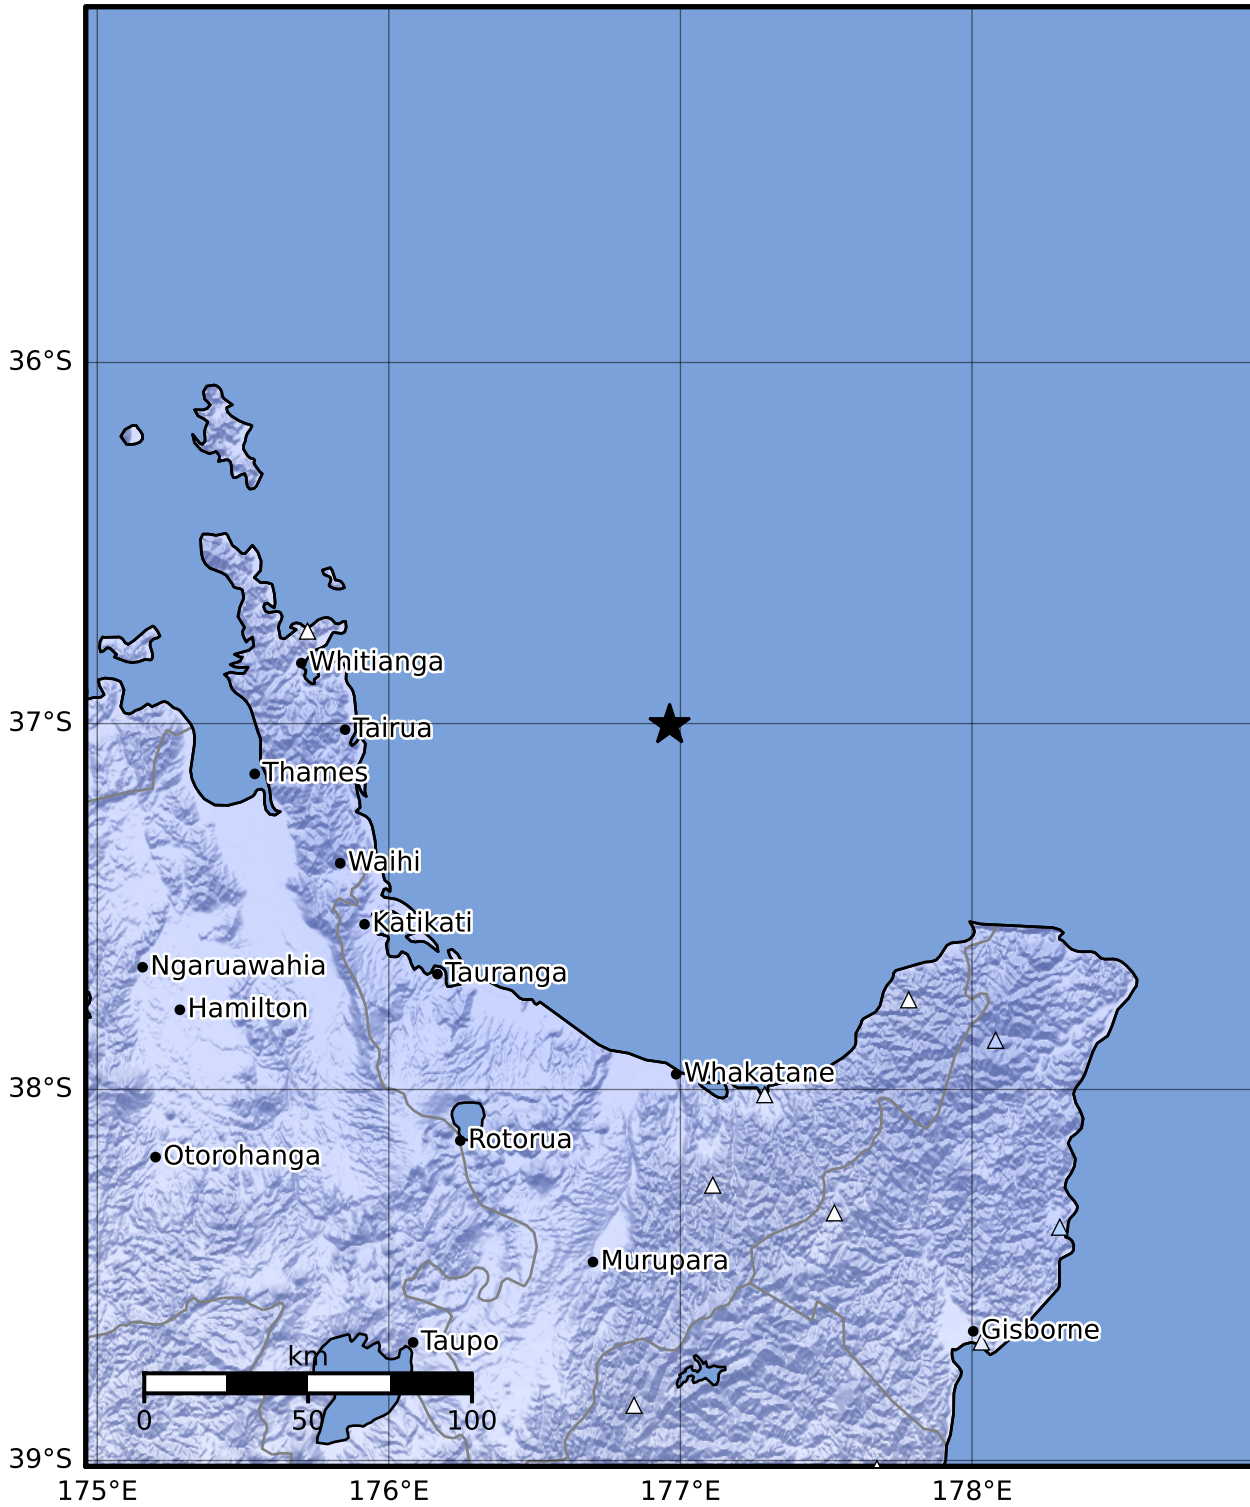

Macroseismic Intensity Map GNS Science

ShakeMap: Raukumara Plain

Oct 26, 2023 03:21:56 UTC M4.3 S37.00 E176.96 Depth: 203.0km ID:2023p805783

SHAKING	Not felt	Weak	Light	Moderate	Strong	Very strong	Severe	Violent	Extreme
DAMAGE	None	None	None	Very light	Light	Moderate	Moderate/heavy	Heavy	Very heavy
PGA(%g)	<0.0464	0.29	1.63	5.16	12.5	22.4	40.2	72.2	>129
PGV(cm/s)	<0.0215	0.125	1.04	4.31	14.5	26.4	48.3	88.4	>162
INTENSITY	I	II-III	IV	V	VI	VII	VIII	IX	X+

Scale based on Moratalla et al.(2021) and Worden et al.(2012) Version 9: Processed 2023-10-26T09:22:48Z

△ Seismic Instrument ○ Reported Intensity

★ Epicenter