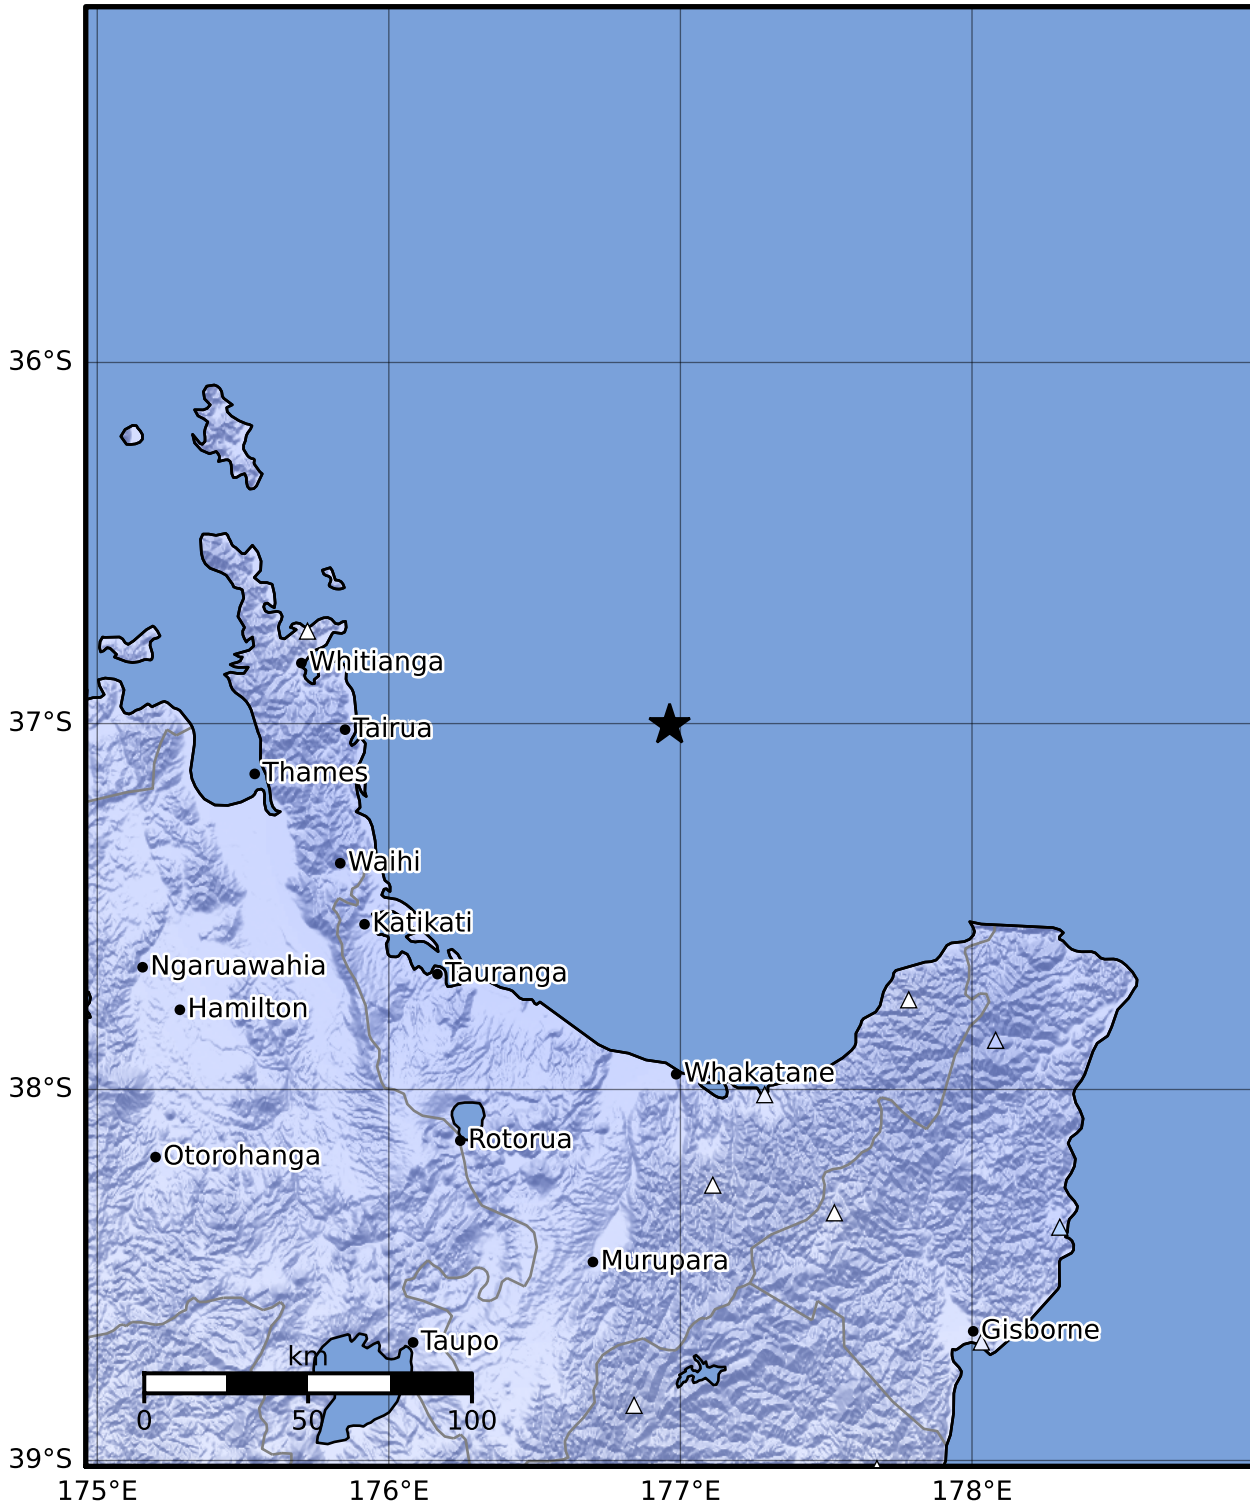

Macroseismic Intensity Map GNS Science

ShakeMap: Raukumara Plain

Oct 26, 2023 03:21:56 UTC M4.3 S37.00 E176.96 Depth: 203.0km ID:2023p805783

SHAKING	Not felt	Weak	Light	Moderate	Strong	Very strong	Severe	Violent	Extreme
DAMAGE	None	None	None	Very light	Light	Moderate	Moderate/heavy	Heavy	Very heavy
PGA(%g)	<0.0464	0.29	1.63	5.16	12.5	22.4	40.2	72.2	>129
PGV(cm/s)	<0.0215	0.125	1.04	4.31	14.5	26.4	48.3	88.4	>162
INTENSITY	I	II-III	IV	V	VI	VII	VIII	IX	X+

Scale based on Moratalla et al.(2021) and Worden et al.(2012) Version 23: Processed 2023-10-27T03:22:48Z

△ Seismic Instrument ○ Reported Intensity ★ Epicenter