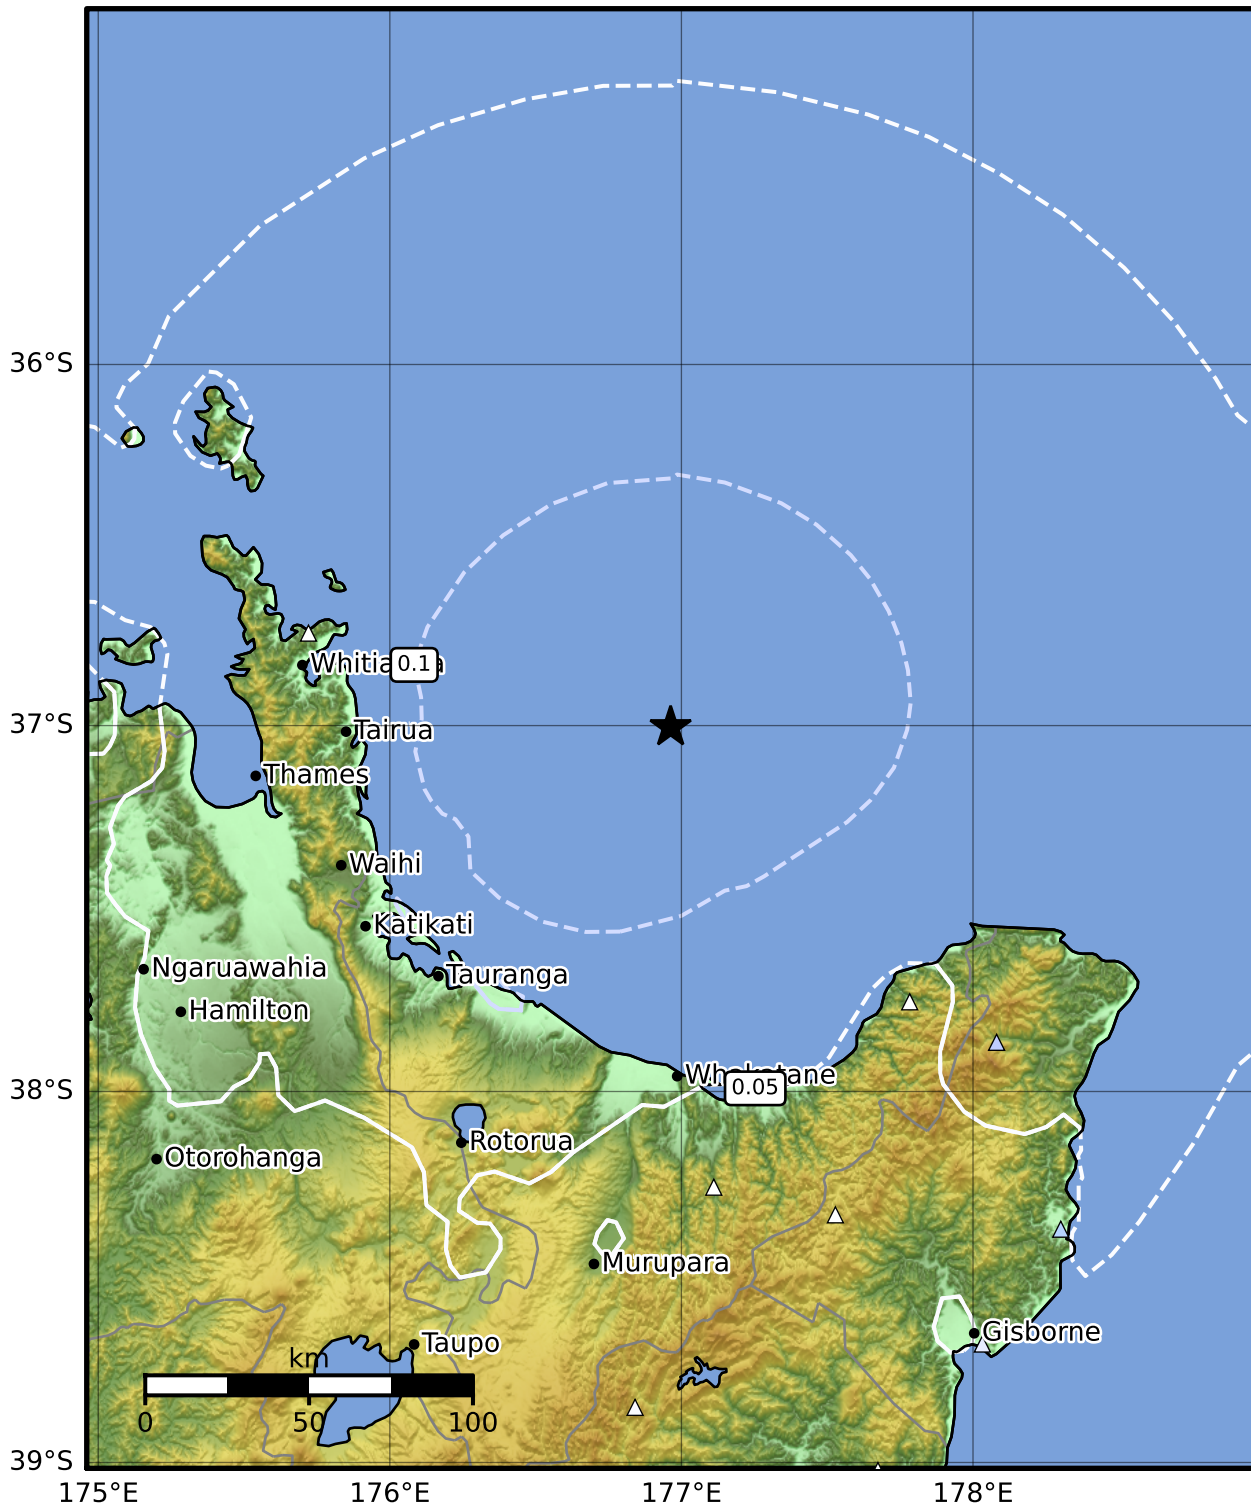

Peak Ground Acceleration Map GNS Science

ShakeMap: Raukumara Plain

Oct 26, 2023 03:21:56 UTC M4.3 S37.00 E176.96 Depth: 203.0km ID:2023p805783

PGA (%g)	0.1	0.2	0.5	1	2	5	10	20	50	100	200
----------	-----	-----	-----	---	---	---	----	----	----	-----	-----

Scale based on Moratalla et al.(2021) and Worden et al.(2012) Version 23: Processed 2023-10-27T03:22:48Z

△ Seismic Instrument ○ Reported Intensity ★ Epicenter