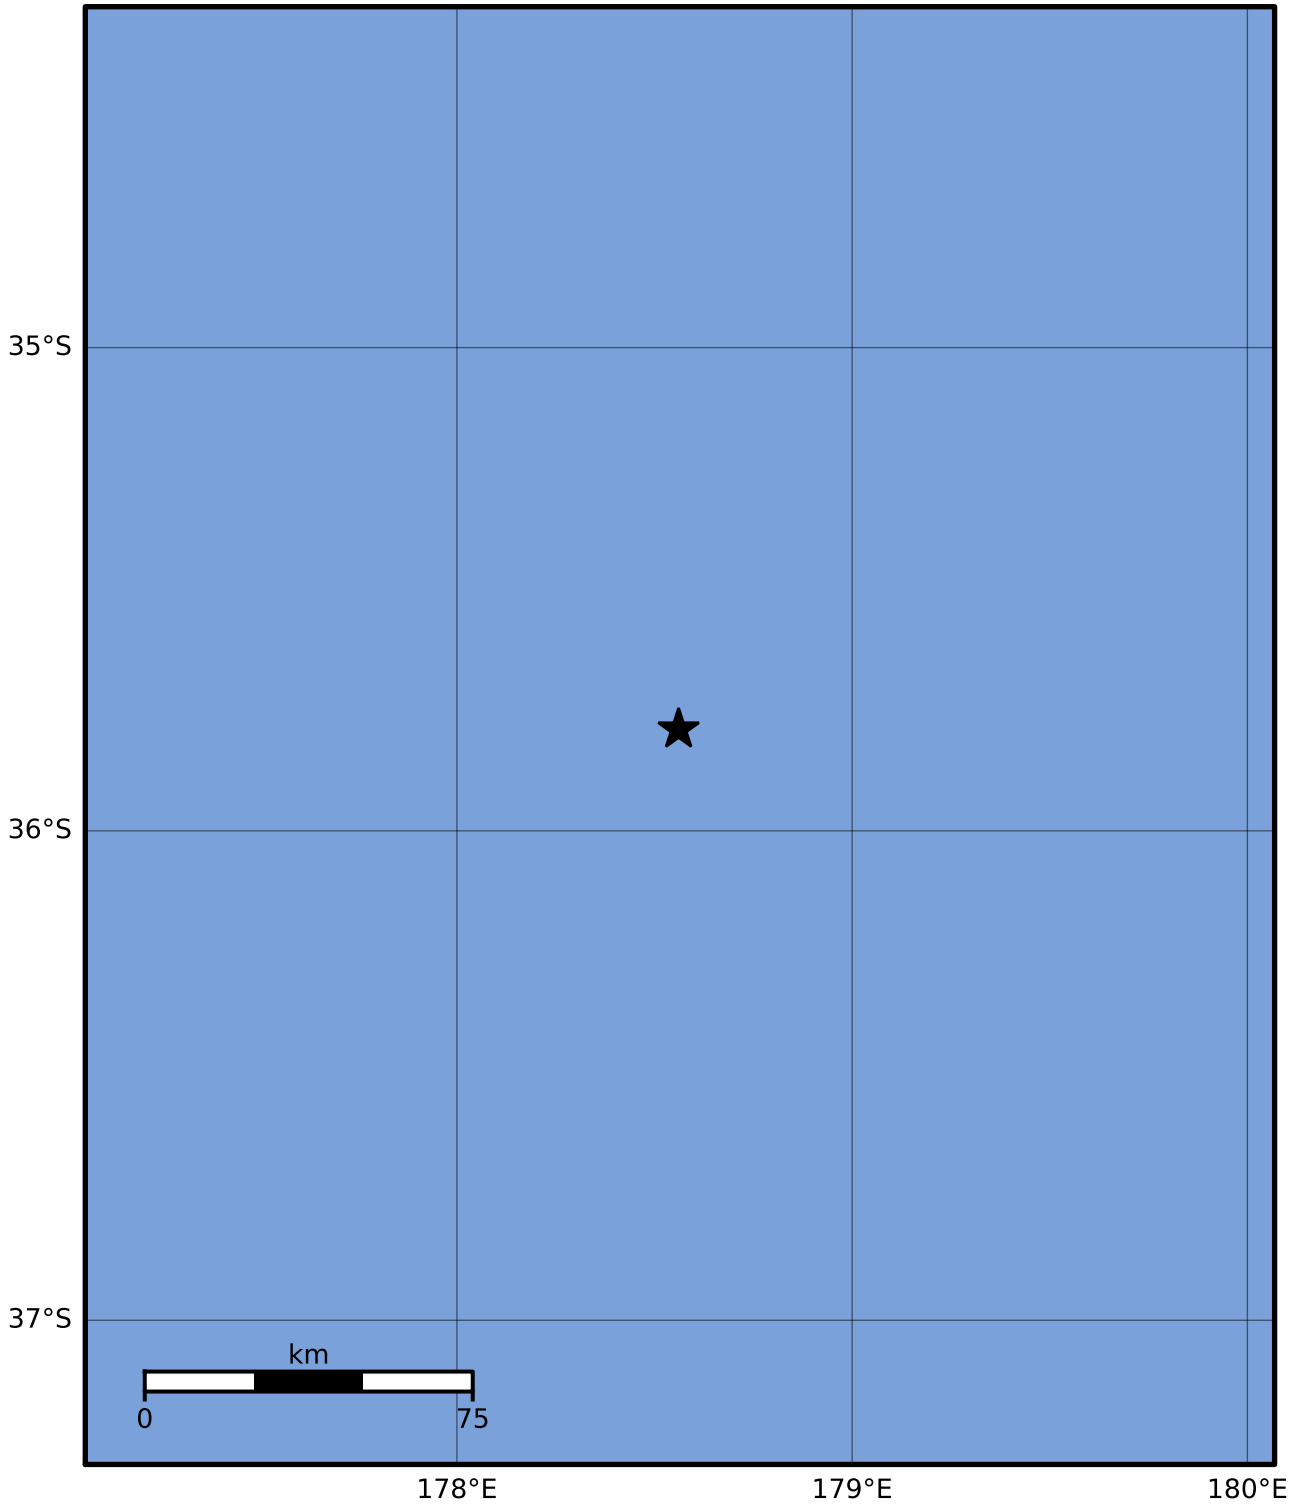

Macroseismic Intensity Map GNS Science

ShakeMap: Raukumara Plain

Oct 29, 2023 00:58:45 UTC M3.4 S35.79 E178.56 Depth: 172.6km ID:2023p813624

SHAKING	Not felt	Weak	Light	Moderate	Strong	Very strong	Severe	Violent	Extreme
DAMAGE	None	None	None	Very light	Light	Moderate	Moderate/heavy	Heavy	Very heavy
PGA(%g)	<0.0464	0.29	1.63	5.16	12.5	22.4	40.2	72.2	>129
PGV(cm/s)	<0.0215	0.125	1.04	4.31	14.5	26.4	48.3	88.4	>162
INTENSITY	I	II-III	IV	V	VI	VII	VIII	IX	X+

Scale based on Moratalla et al.(2021) and Worden et al.(2012) Version 4: Processed 2023-10-29T01:21:38Z

△ Seismic Instrument ○ Reported Intensity

★ Epicenter