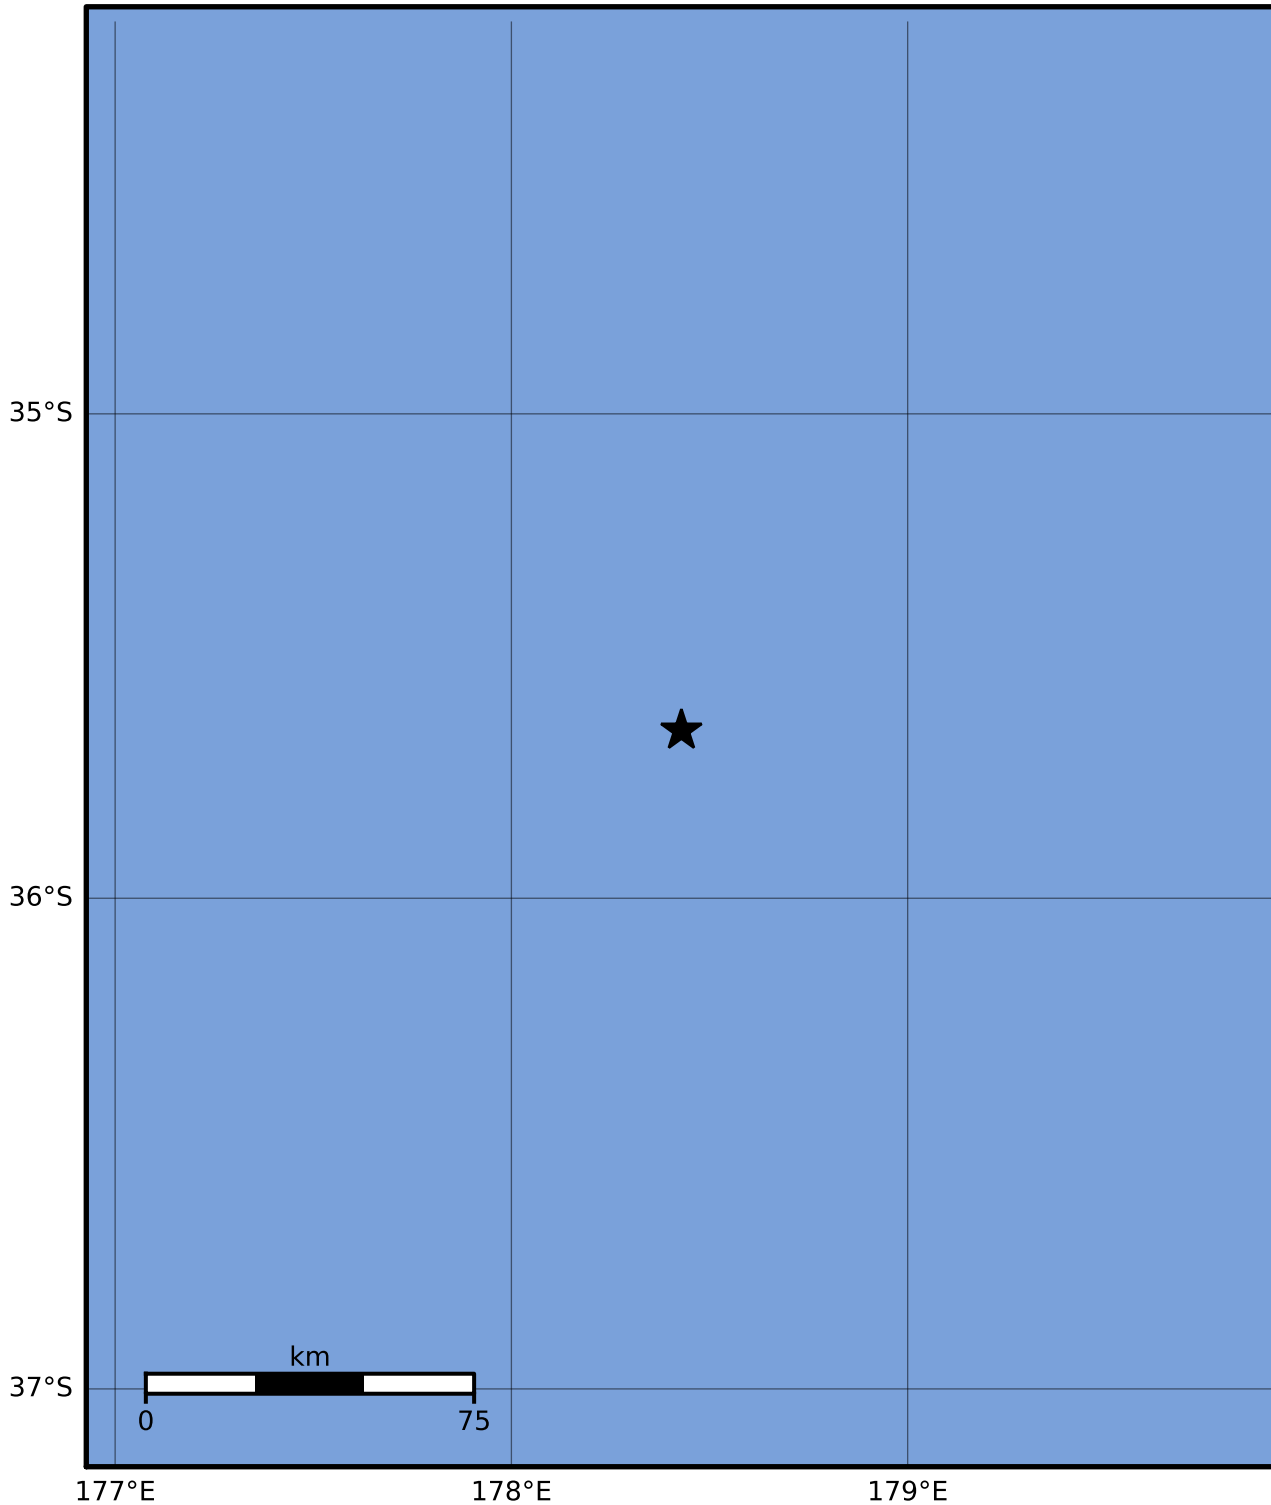

Macroseismic Intensity Map GNS Science

ShakeMap: Raukumara Plain

Oct 29, 2023 00:58:45 UTC M3.5 S35.66 E178.43 Depth: 151.5km ID:2023p813624

SHAKING	Not felt	Weak	Light	Moderate	Strong	Very strong	Severe	Violent	Extreme
DAMAGE	None	None	None	Very light	Light	Moderate	Moderate/heavy	Heavy	Very heavy
PGA(%g)	<0.0464	0.29	1.63	5.16	12.5	22.4	40.2	72.2	>129
PGV(cm/s)	<0.0215	0.125	1.04	4.31	14.5	26.4	48.3	88.4	>162
INTENSITY	I	II-III	IV	V	VI	VII	VIII	IX	X+

Scale based on Moratalla et al.(2021) and Worden et al.(2012) Version 8: Processed 2023-10-29T03:22:20Z

△ Seismic Instrument ○ Reported Intensity

★ Epicenter