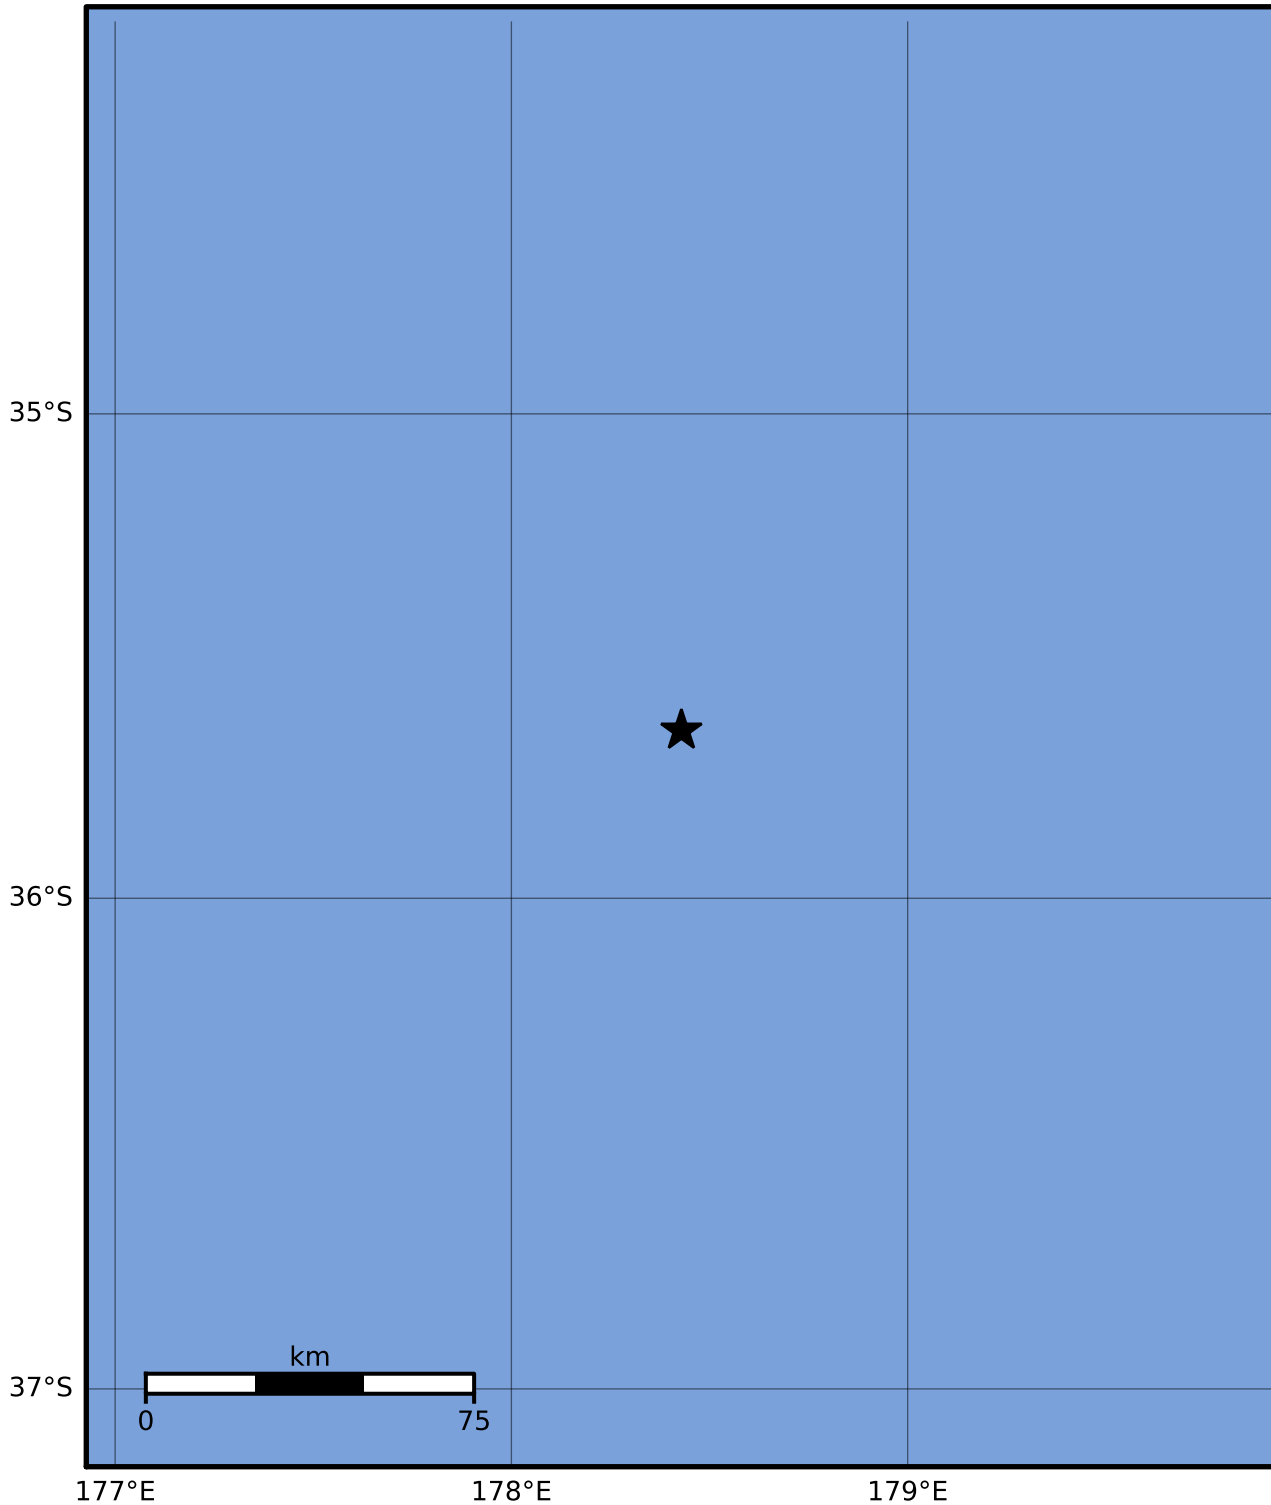

Macroseismic Intensity Map GNS Science

ShakeMap: Raukumara Plain

Oct 29, 2023 00:58:45 UTC M3.5 S35.66 E178.43 Depth: 151.5km ID:2023p813624

SHAKING	Not felt	Weak	Light	Moderate	Strong	Very strong	Severe	Violent	Extreme
DAMAGE	None	None	None	Very light	Light	Moderate	Moderate/heavy	Heavy	Very heavy
PGA(%g)	<0.0464	0.29	1.63	5.16	12.5	22.4	40.2	72.2	>129
PGV(cm/s)	<0.0215	0.125	1.04	4.31	14.5	26.4	48.3	88.4	>162
INTENSITY	I	II-III	IV	V	VI	VII	VIII	IX	X+

Scale based on Moratalla et al.(2021) and Worden et al.(2012) Version 9: Processed 2023-10-29T03:29:58Z

△ Seismic Instrument ○ Reported Intensity

★ Epicenter