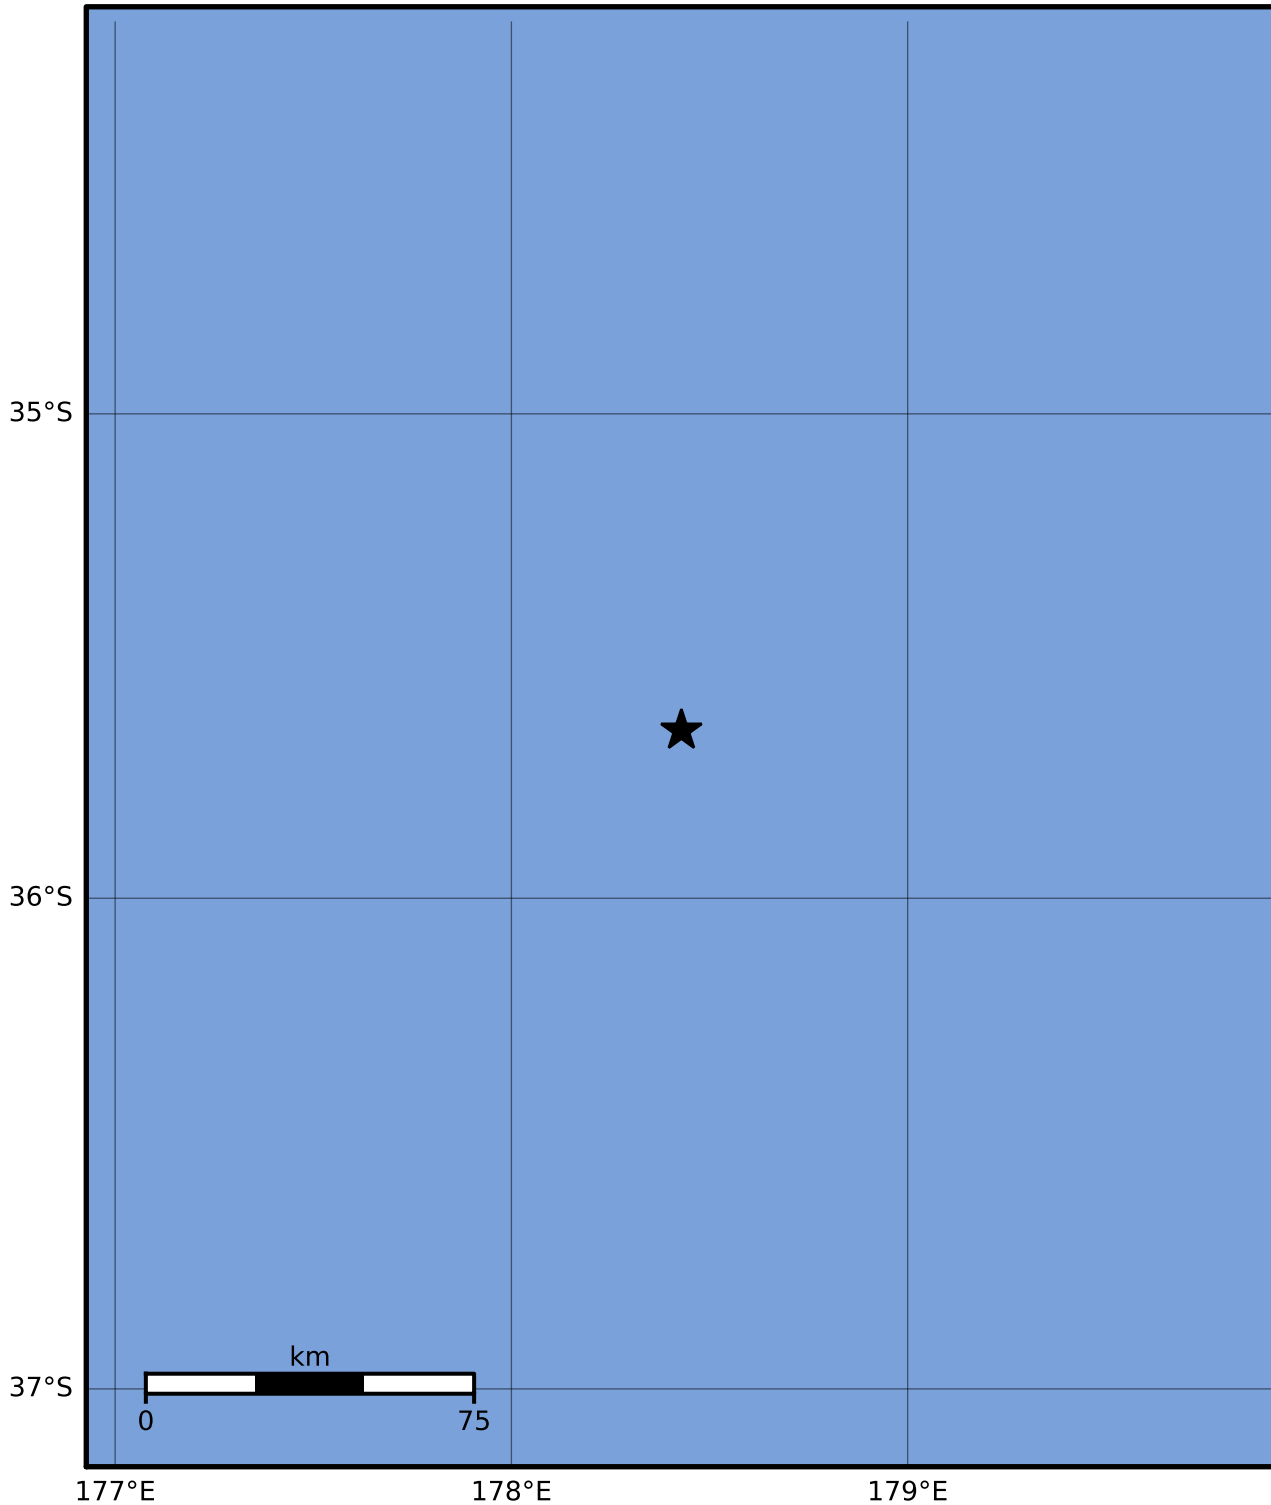

Macroseismic Intensity Map GNS Science

ShakeMap: Raukumara Plain

Oct 29, 2023 00:58:45 UTC M3.5 S35.66 E178.43 Depth: 151.5km ID:2023p813624

SHAKING	Not felt	Weak	Light	Moderate	Strong	Very strong	Severe	Violent	Extreme
DAMAGE	None	None	None	Very light	Light	Moderate	Moderate/heavy	Heavy	Very heavy
PGA(%g)	<0.0464	0.29	1.63	5.16	12.5	22.4	40.2	72.2	>129
PGV(cm/s)	<0.0215	0.125	1.04	4.31	14.5	26.4	48.3	88.4	>162
INTENSITY	I	II-III	IV	V	VI	VII	VIII	IX	X+

Scale based on Moratalla et al.(2021) and Worden et al.(2012) Version 10: Processed 2023-10-29T03:59:49Z

△ Seismic Instrument ○ Reported Intensity

★ Epicenter