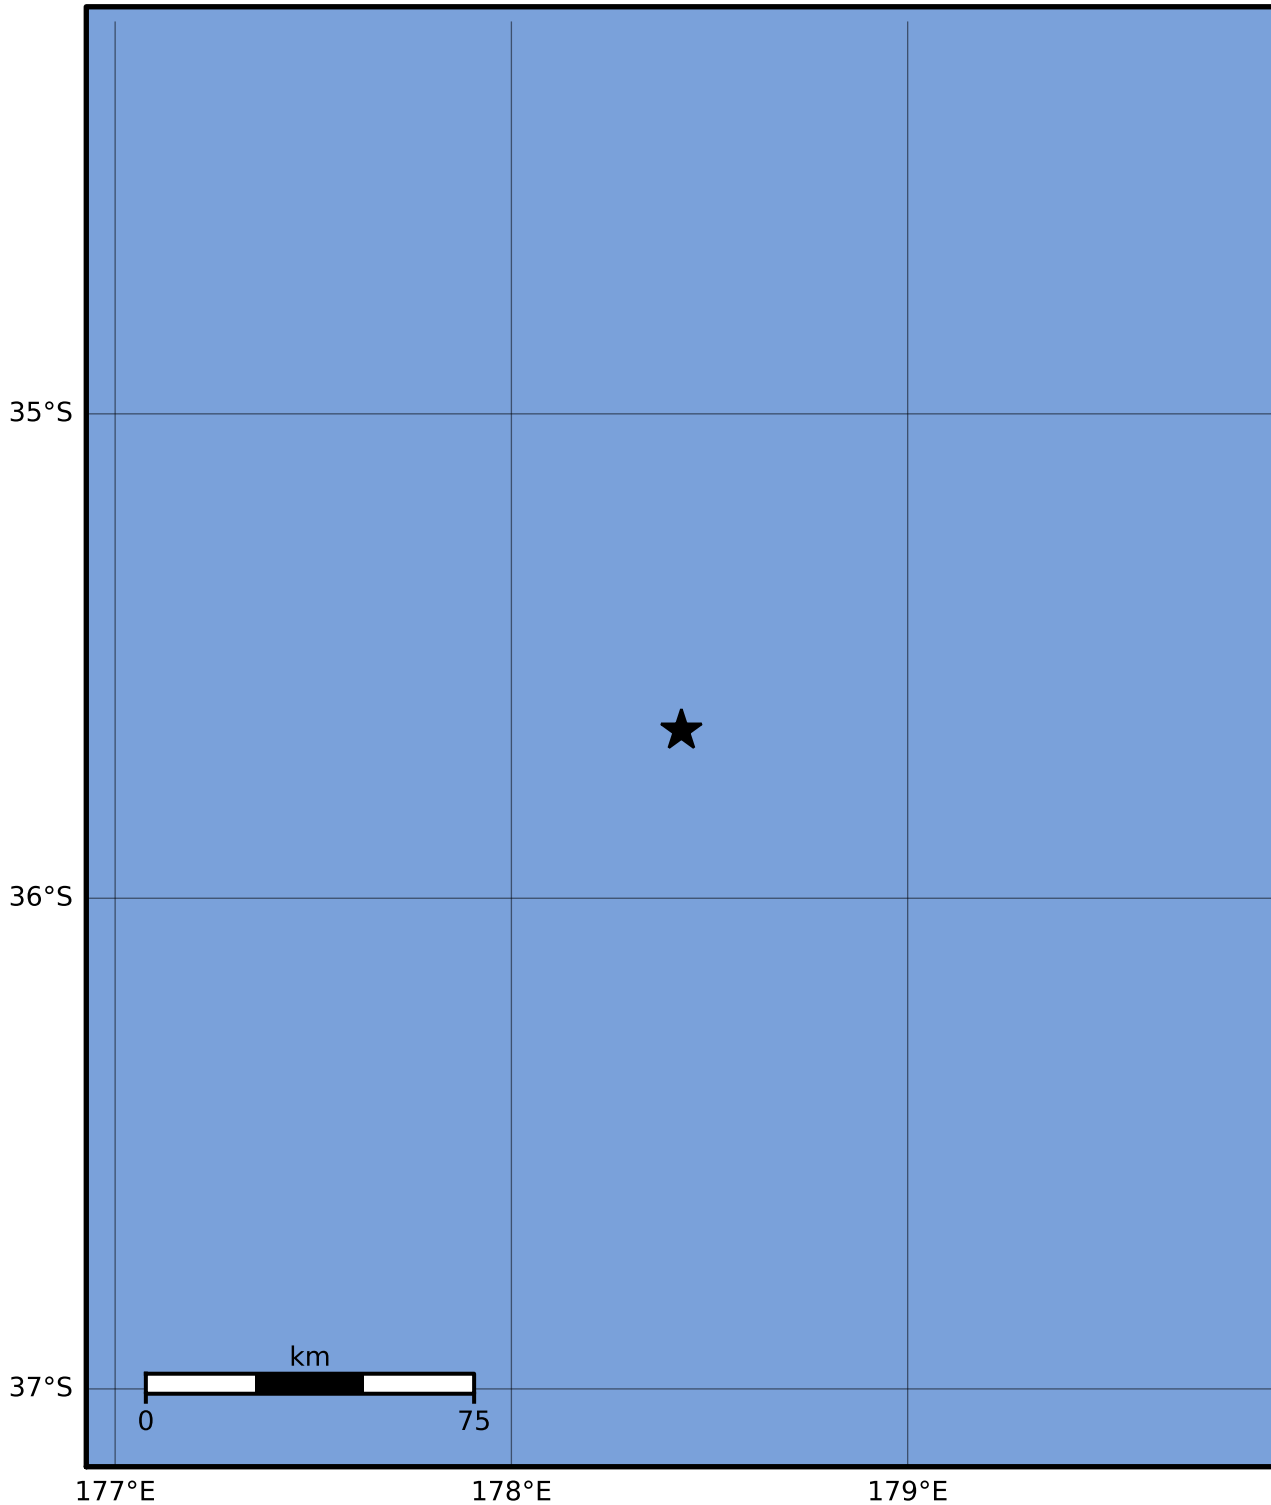

Macroseismic Intensity Map GNS Science

ShakeMap: Raukumara Plain

Oct 29, 2023 00:58:45 UTC M3.5 S35.66 E178.43 Depth: 151.5km ID:2023p813624

SHAKING	Not felt	Weak	Light	Moderate	Strong	Very strong	Severe	Violent	Extreme
DAMAGE	None	None	None	Very light	Light	Moderate	Moderate/heavy	Heavy	Very heavy
PGA(%g)	<0.0464	0.29	1.63	5.16	12.5	22.4	40.2	72.2	>129
PGV(cm/s)	<0.0215	0.125	1.04	4.31	14.5	26.4	48.3	88.4	>162
INTENSITY	I	II-III	IV	V	VI	VII	VIII	IX	X+

Scale based on Moratalla et al.(2021) and Worden et al.(2012) Version 10: Processed 2023-10-29T06:59:34Z

△ Seismic Instrument ○ Reported Intensity

★ Epicenter