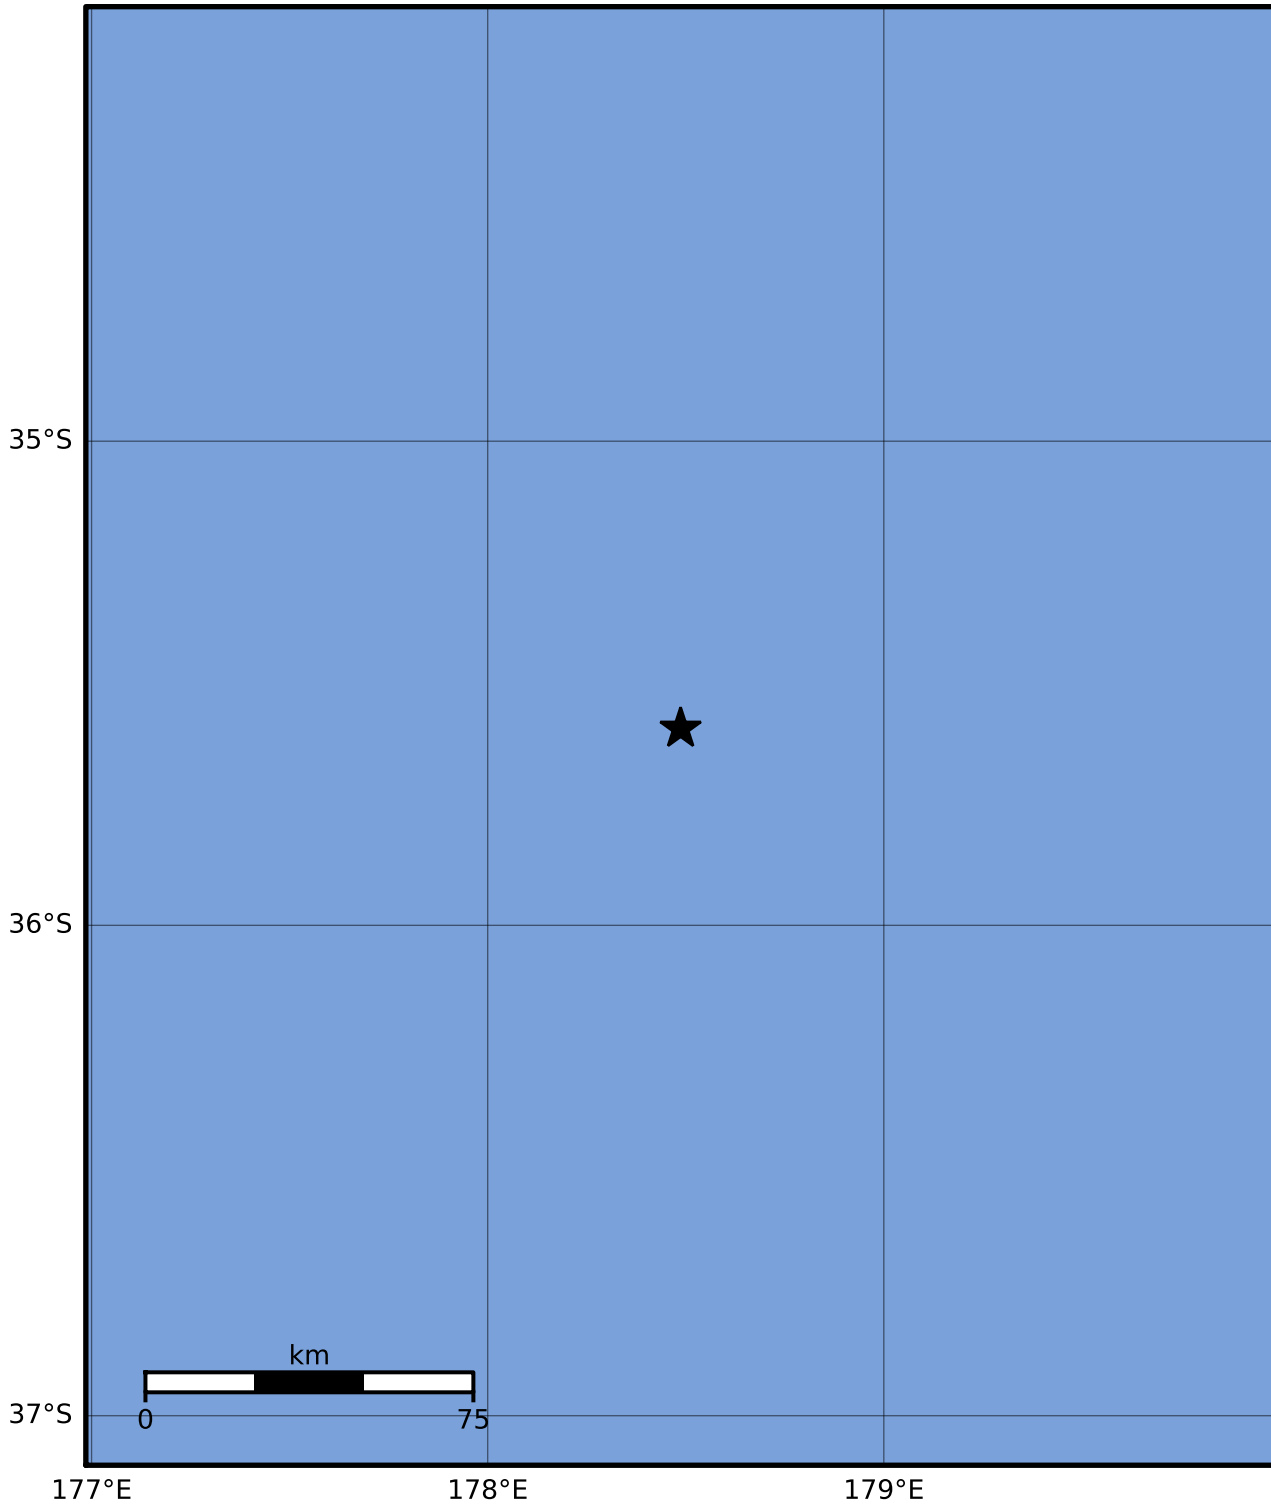

Macroseismic Intensity Map GNS Science

ShakeMap: Raukumara Plain

Oct 29, 2023 00:58:45 UTC M3.5 S35.59 E178.49 Depth: 130.6km ID:2023p813624

SHAKING	Not felt	Weak	Light	Moderate	Strong	Very strong	Severe	Violent	Extreme
DAMAGE	None	None	None	Very light	Light	Moderate	Moderate/heavy	Heavy	Very heavy
PGA(%g)	<0.0464	0.29	1.63	5.16	12.5	22.4	40.2	72.2	>129
PGV(cm/s)	<0.0215	0.125	1.04	4.31	14.5	26.4	48.3	88.4	>162
INTENSITY	I	II-III	IV	V	VI	VII	VIII	IX	X+

Scale based on Moratalla et al.(2021) and Worden et al.(2012) Version 13: Processed 2023-11-17T03:23:22Z

△ Seismic Instrument ○ Reported Intensity

★ Epicenter