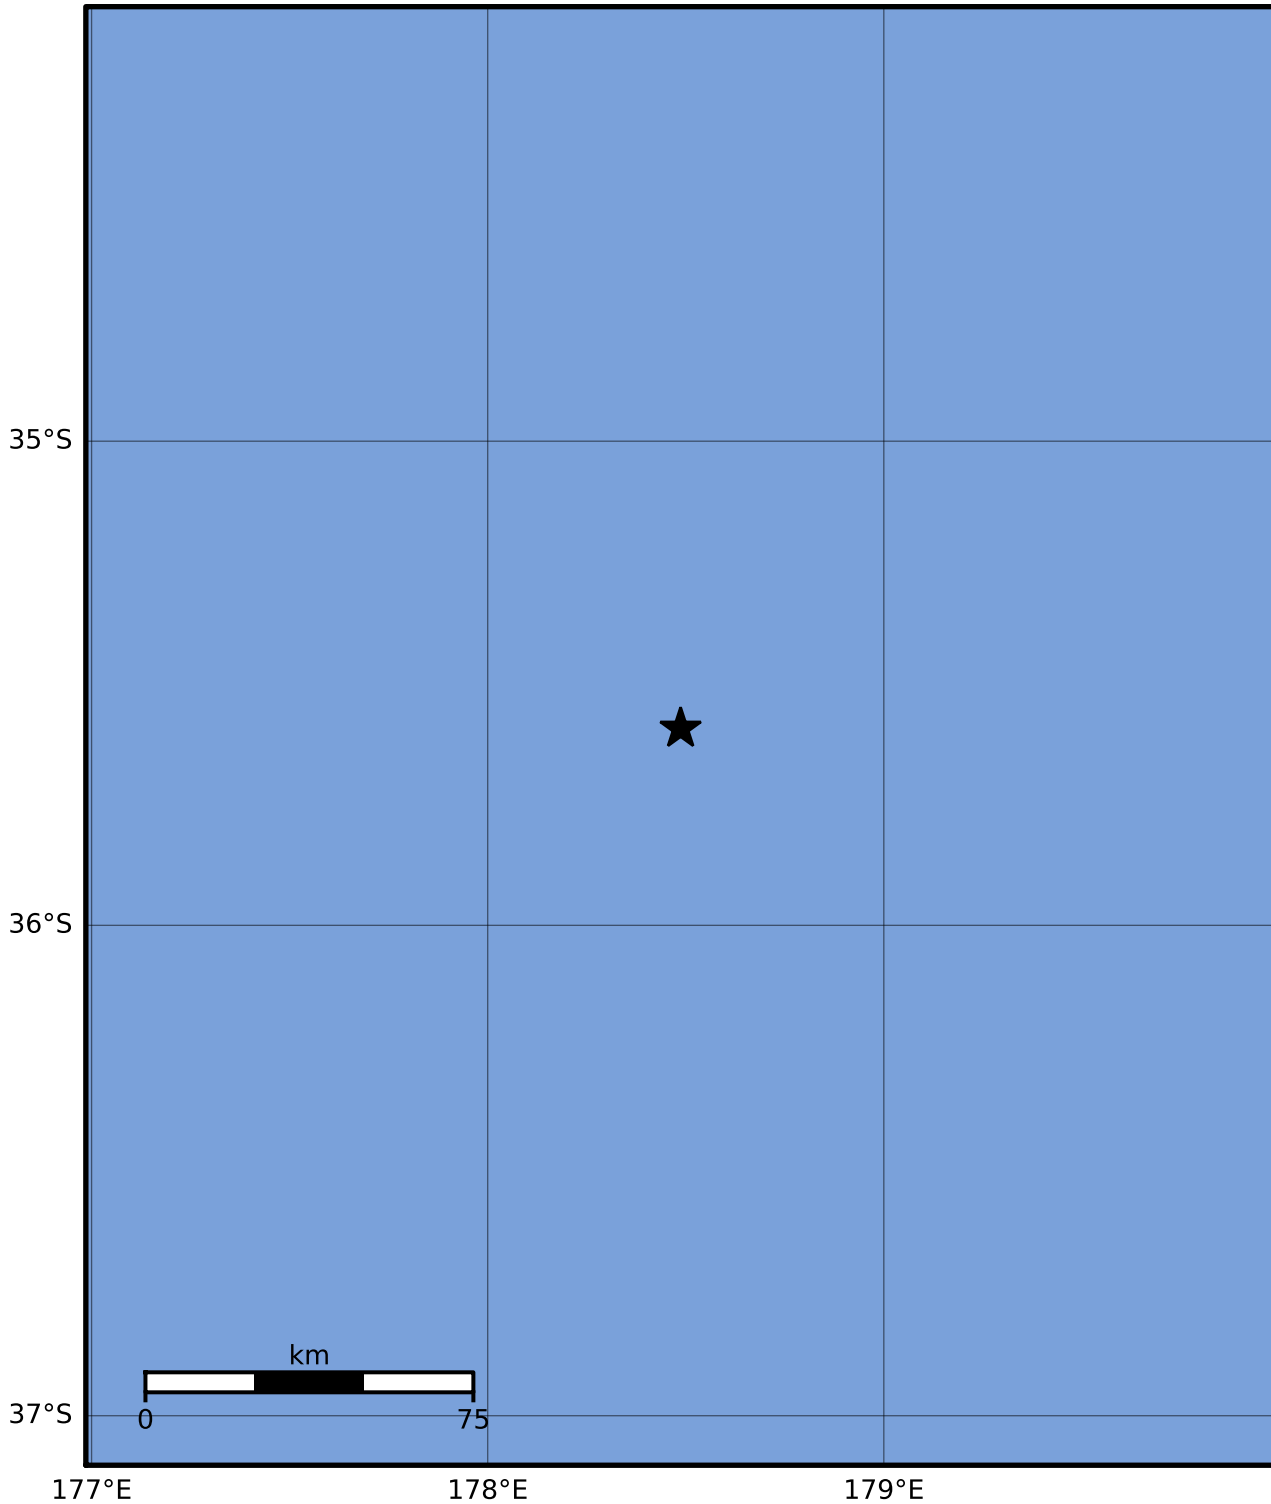

Macroseismic Intensity Map GNS Science

ShakeMap: Raukumara Plain

Oct 29, 2023 00:58:45 UTC M3.5 S35.59 E178.49 Depth: 130.6km ID:2023p813624

SHAKING	Not felt	Weak	Light	Moderate	Strong	Very strong	Severe	Violent	Extreme
DAMAGE	None	None	None	Very light	Light	Moderate	Moderate/heavy	Heavy	Very heavy
PGA(%g)	<0.0464	0.29	1.63	5.16	12.5	22.4	40.2	72.2	>129
PGV(cm/s)	<0.0215	0.125	1.04	4.31	14.5	26.4	48.3	88.4	>162
INTENSITY	I	II-III	IV	V	VI	VII	VIII	IX	X+

Scale based on Moratalla et al.(2021) and Worden et al.(2012) Version 14: Processed 2023-11-17T03:31:16Z

△ Seismic Instrument ○ Reported Intensity

★ Epicenter