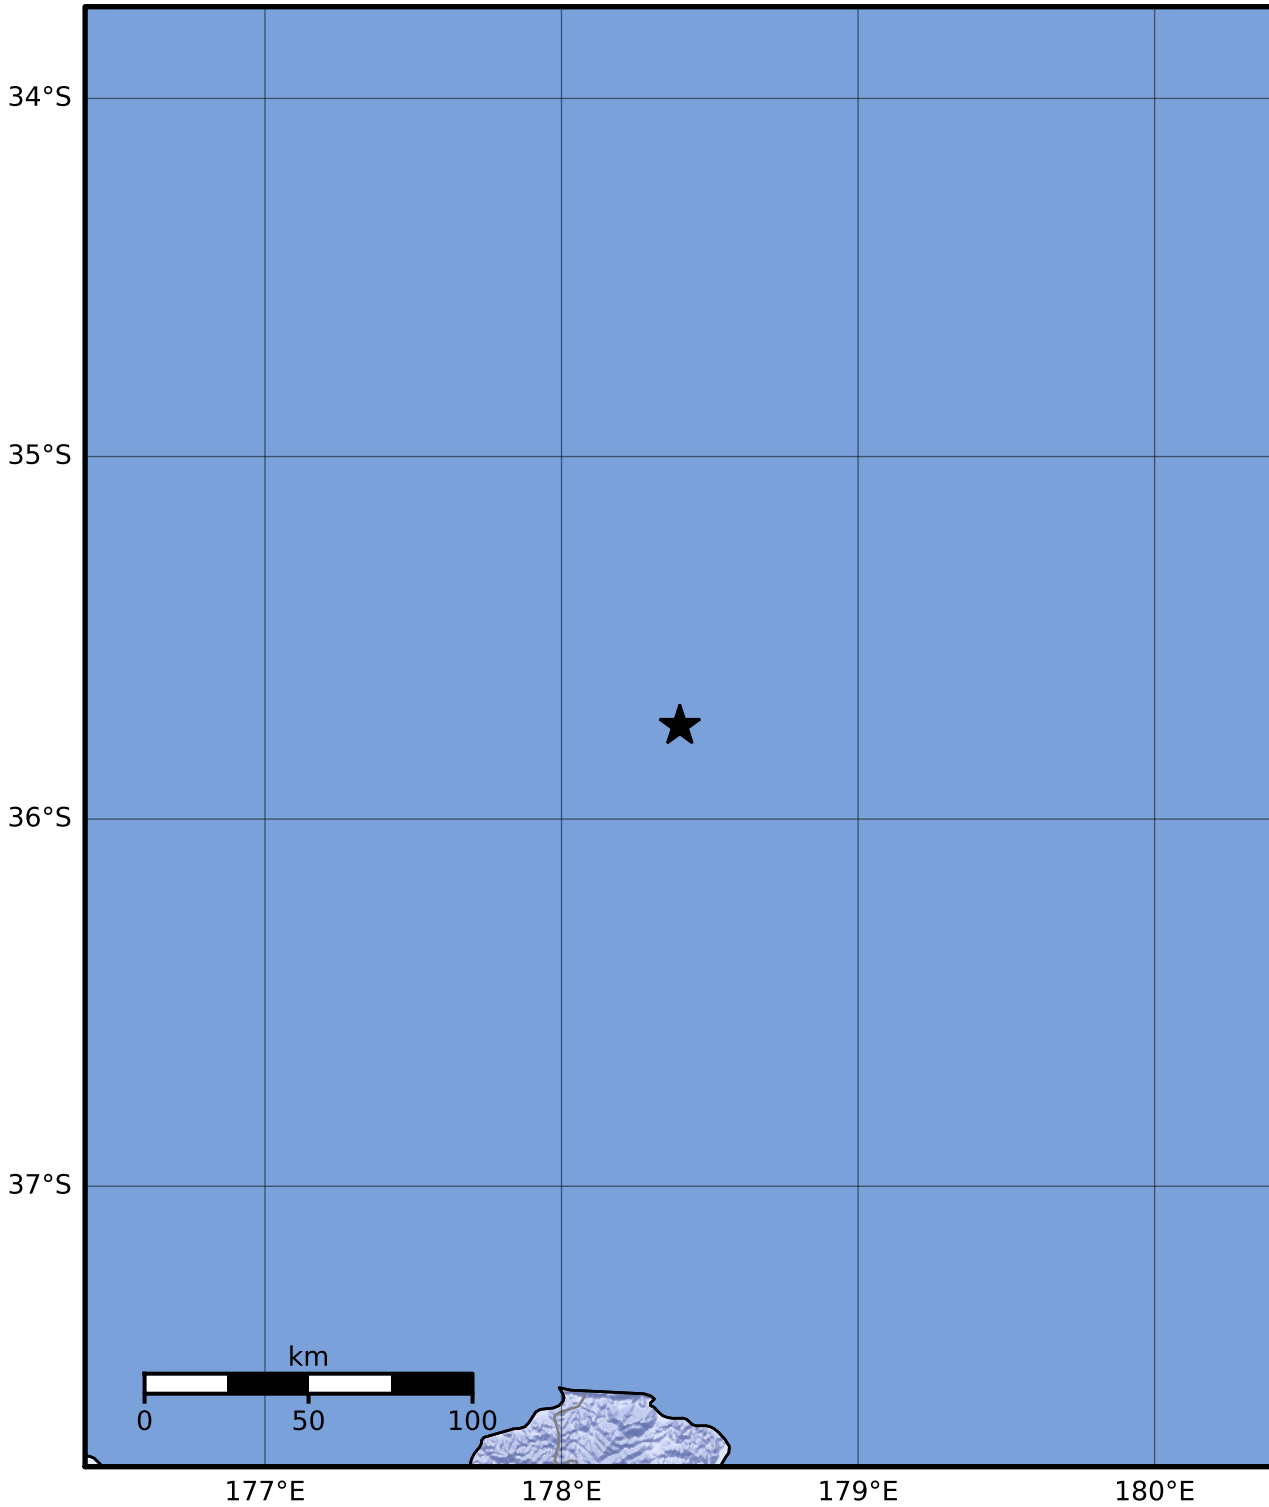

Macroseismic Intensity Map GNS Science

ShakeMap: Raukumara Plain

Nov 03, 2023 03:16:05 UTC M4.1 S35.74 E178.40 Depth: 154.4km ID:2023p827395

SHAKING	Not felt	Weak	Light	Moderate	Strong	Very strong	Severe	Violent	Extreme
DAMAGE	None	None	None	Very light	Light	Moderate	Moderate/heavy	Heavy	Very heavy
PGA(%g)	<0.0464	0.29	1.63	5.16	12.5	22.4	40.2	72.2	>129
PGV(cm/s)	<0.0215	0.125	1.04	4.31	14.5	26.4	48.3	88.4	>162
INTENSITY	I	II-III	IV	V	VI	VII	VIII	IX	X+

Scale based on Moratalla et al.(2021) and Worden et al.(2012) Version 3: Processed 2023-11-03T03:33:08Z

△ Seismic Instrument ○ Reported Intensity

★ Epicenter