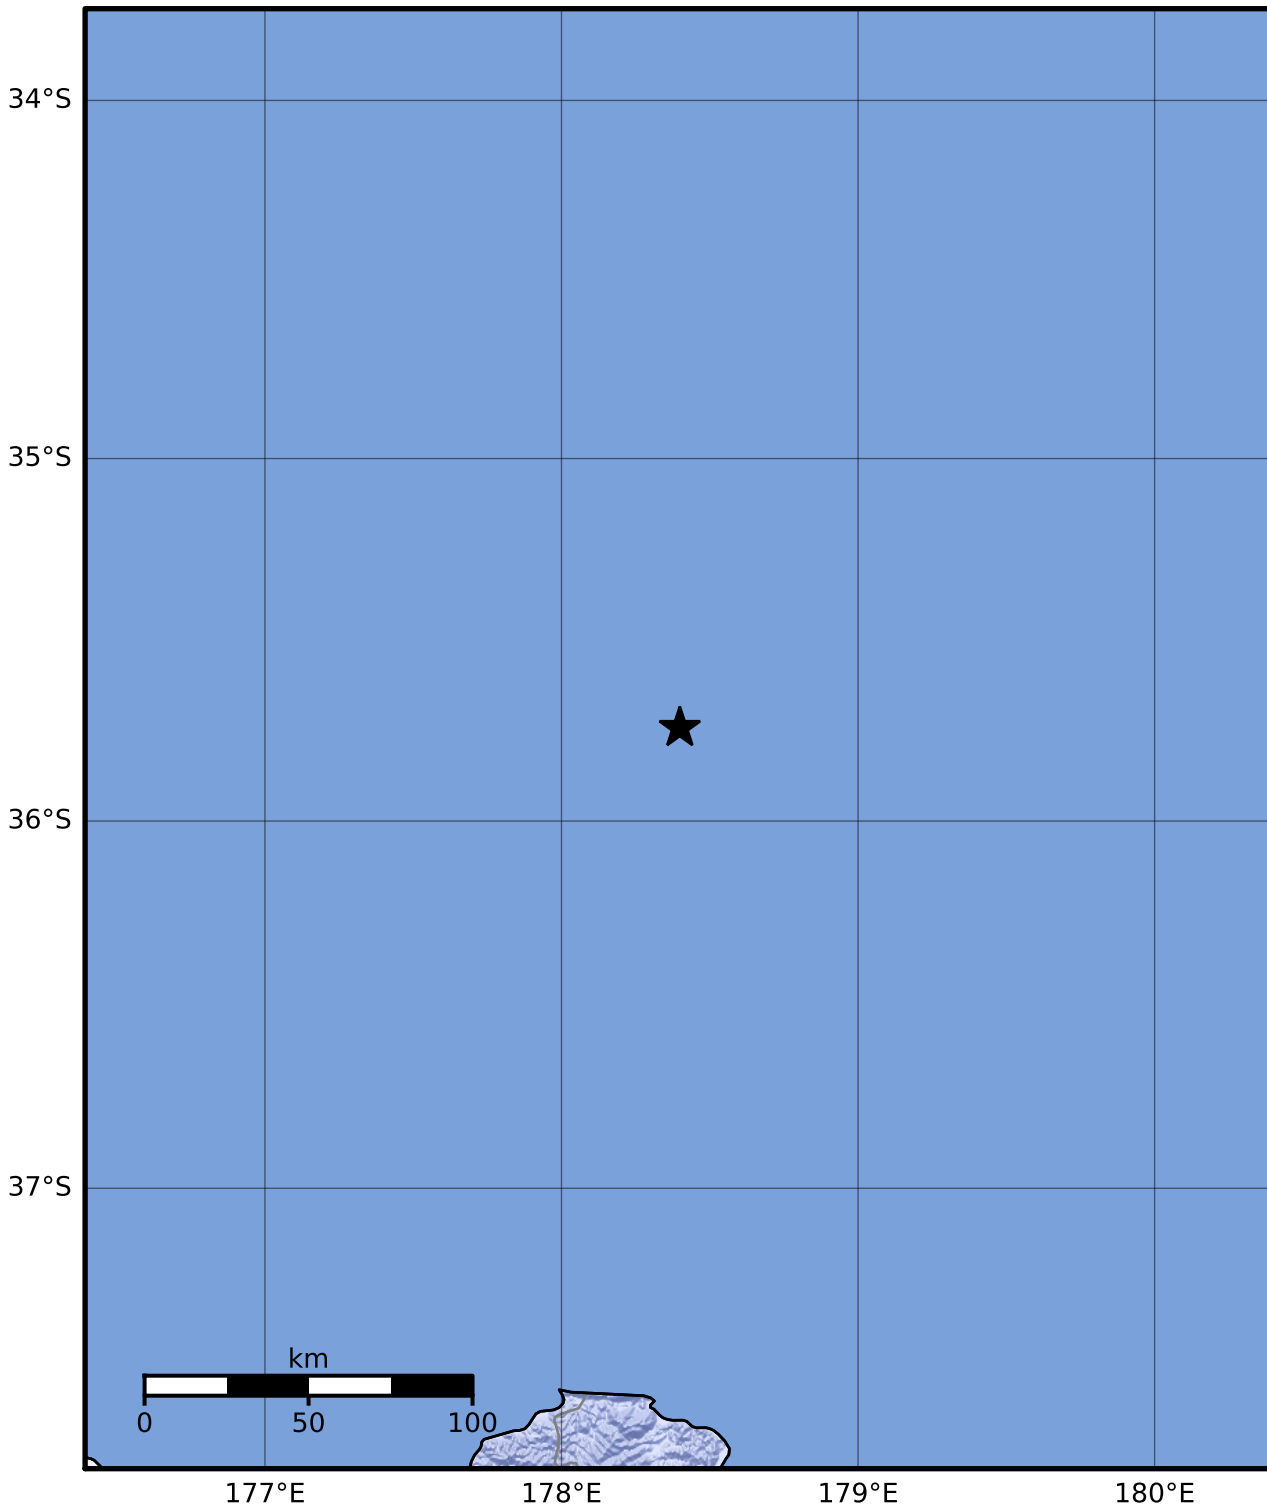

Macroseismic Intensity Map GNS Science

ShakeMap: Raukumara Plain

Nov 03, 2023 03:16:05 UTC M4.1 S35.74 E178.40 Depth: 154.4km ID:2023p827395

SHAKING	Not felt	Weak	Light	Moderate	Strong	Very strong	Severe	Violent	Extreme
DAMAGE	None	None	None	Very light	Light	Moderate	Moderate/heavy	Heavy	Very heavy
PGA(%g)	<0.0464	0.29	1.63	5.16	12.5	22.4	40.2	72.2	>129
PGV(cm/s)	<0.0215	0.125	1.04	4.31	14.5	26.4	48.3	88.4	>162
INTENSITY	I	II-III	IV	V	VI	VII	VIII	IX	X+

Scale based on Moratalla et al.(2021) and Worden et al.(2012) Version 4: Processed 2023-11-03T03:39:38Z

△ Seismic Instrument ○ Reported Intensity

★ Epicenter