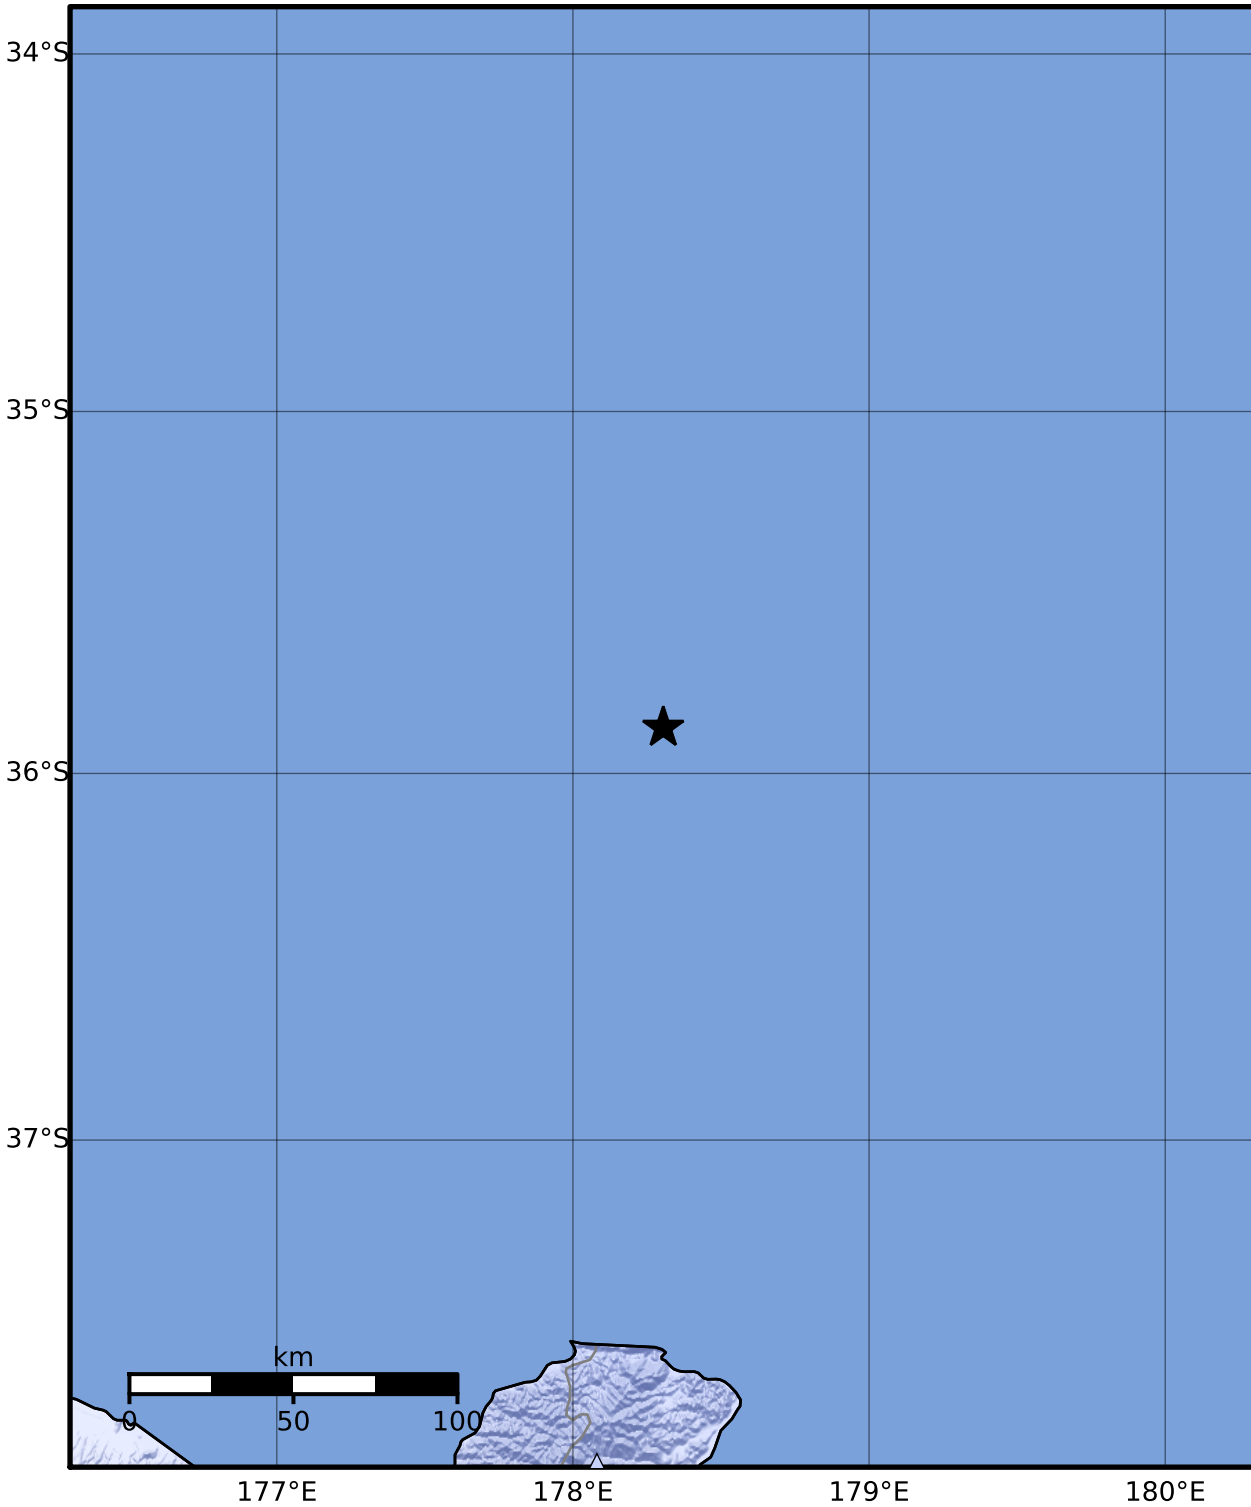

Macroseismic Intensity Map GNS Science

ShakeMap: Raukumara Plain

Nov 03, 2023 03:16:05 UTC M4.2 S35.87 E178.31 Depth: 171.2km ID:2023p827395

SHAKING	Not felt	Weak	Light	Moderate	Strong	Very strong	Severe	Violent	Extreme
DAMAGE	None	None	None	Very light	Light	Moderate	Moderate/heavy	Heavy	Very heavy
PGA(%g)	<0.0464	0.29	1.63	5.16	12.5	22.4	40.2	72.2	>129
PGV(cm/s)	<0.0215	0.125	1.04	4.31	14.5	26.4	48.3	88.4	>162
INTENSITY	I	II-III	IV	V	VI	VII	VIII	IX	X+

Scale based on Moratalla et al.(2021) and Worden et al.(2012) Version 12: Processed 2023-11-24T00:58:34Z

△ Seismic Instrument ○ Reported Intensity ★ Epicenter