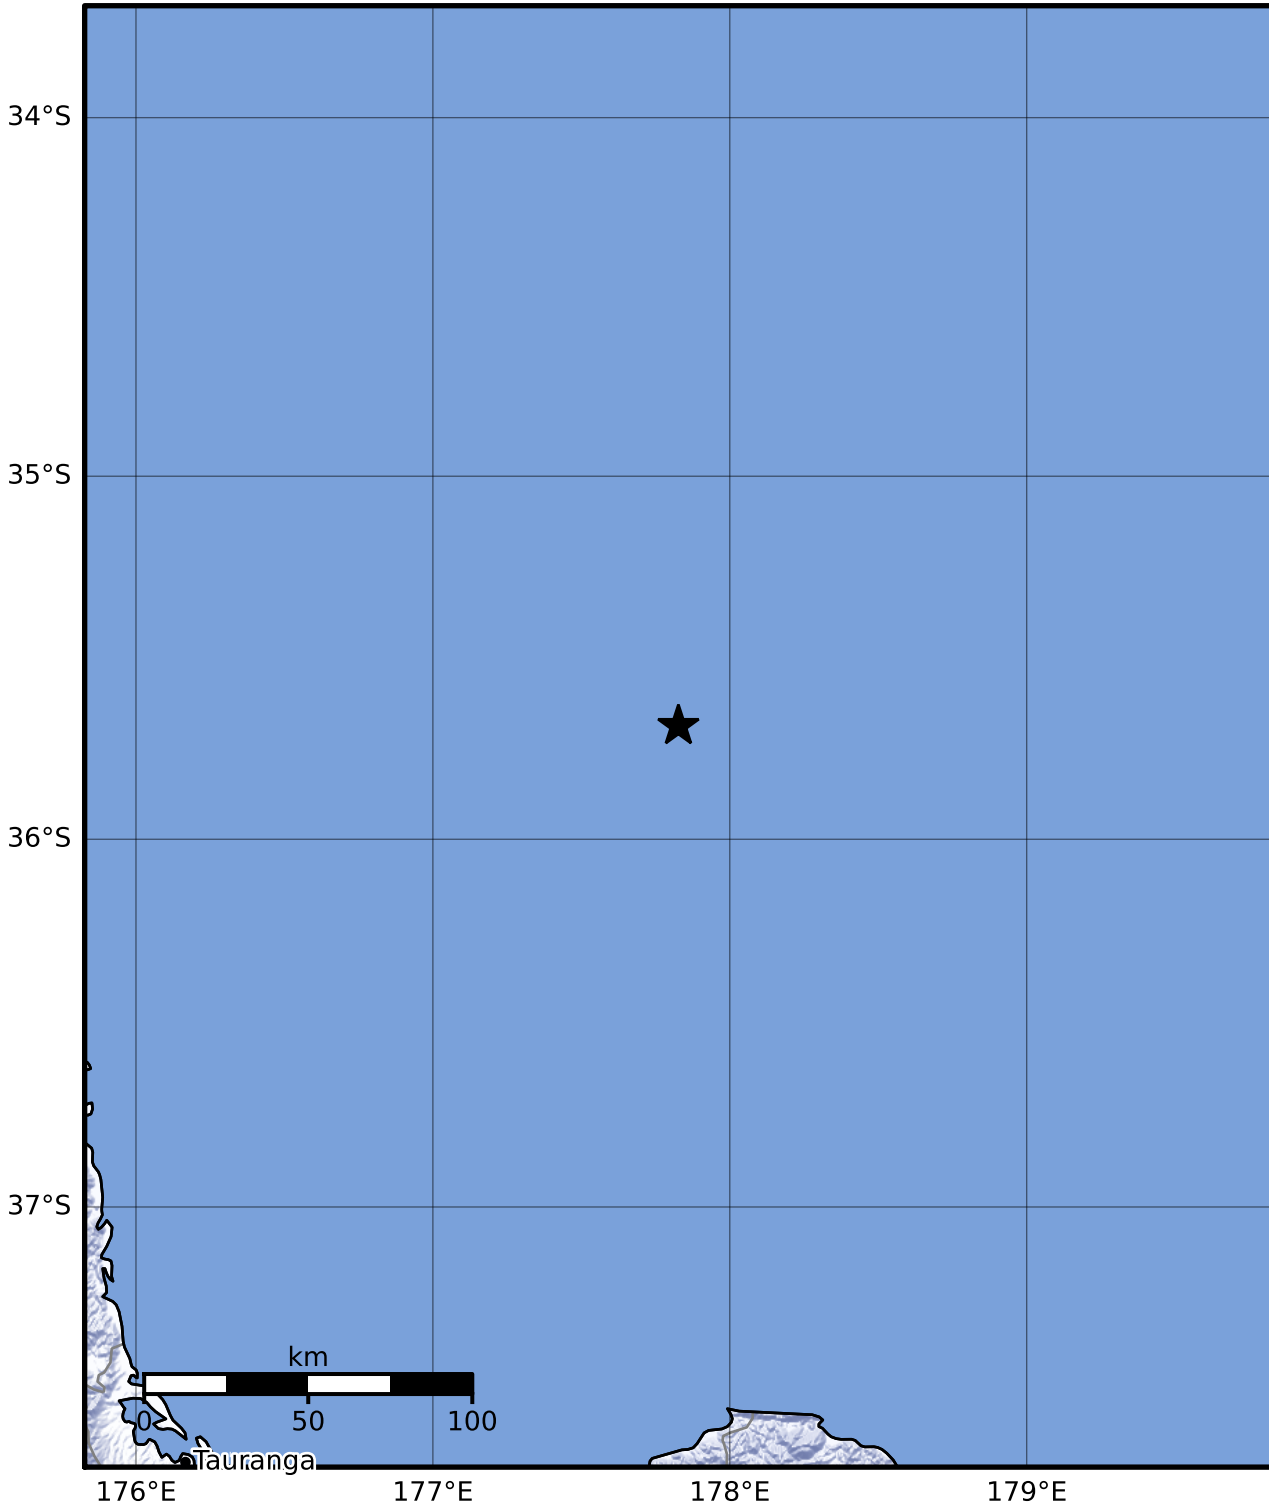

Macroseismic Intensity Map GNS Science

ShakeMap: Raukumara Plain

Nov 10, 2023 07:43:54 UTC M4.1 S35.69 E177.83 Depth: 298.8km ID:2023p846817

SHAKING	Not felt	Weak	Light	Moderate	Strong	Very strong	Severe	Violent	Extreme
DAMAGE	None	None	None	Very light	Light	Moderate	Moderate/heavy	Heavy	Very heavy
PGA(%g)	<0.0464	0.29	1.63	5.16	12.5	22.4	40.2	72.2	>129
PGV(cm/s)	<0.0215	0.125	1.04	4.31	14.5	26.4	48.3	88.4	>162
INTENSITY	I	II-III	IV	V	VI	VII	VIII	IX	X+

Scale based on Moratalla et al.(2021) and Worden et al.(2012) Version 1: Processed 2023-11-10T07:49:27Z

△ Seismic Instrument ○ Reported Intensity

★ Epicenter