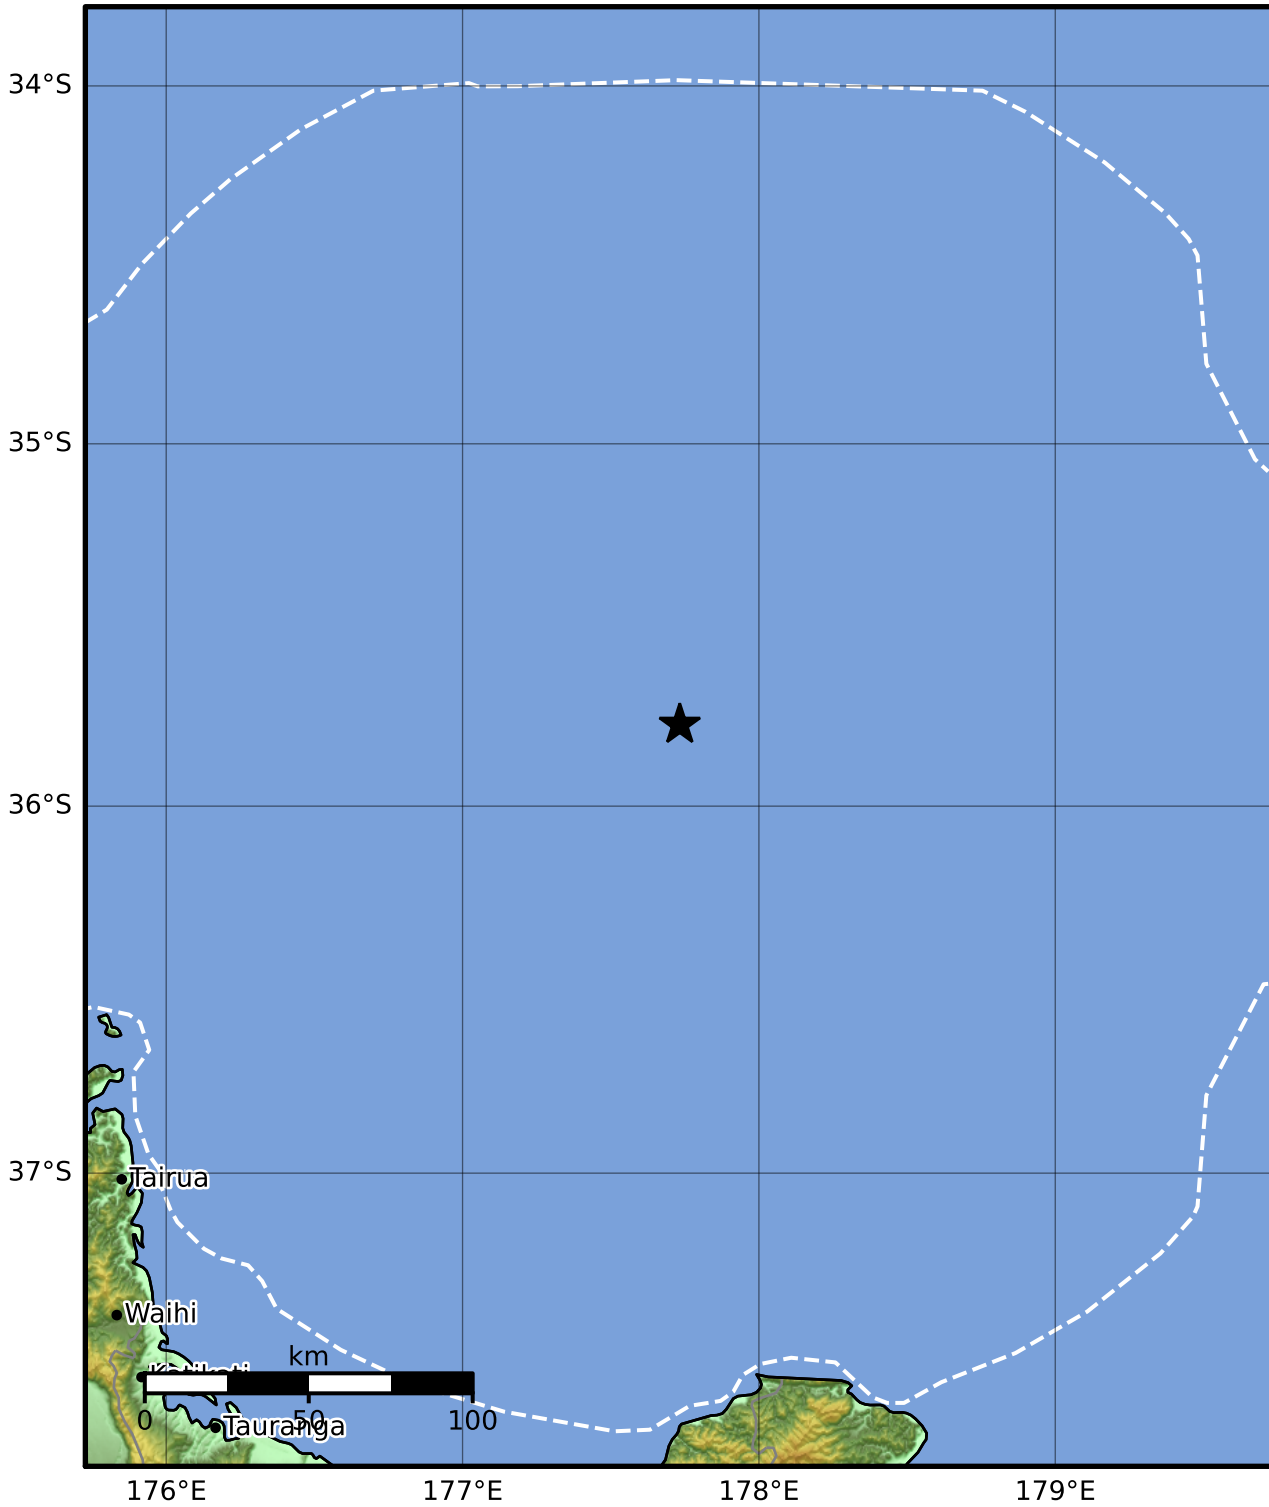

Peak Ground Acceleration Map GNS Science

ShakeMap: Raukumara Plain

Nov 10, 2023 07:43:55 UTC M4.1 S35.78 E177.73 Depth: 294.2km ID:2023p846817

PGA (%g)	0.1	0.2	0.5	1	2	5	10	20	50	100	200
----------	-----	-----	-----	---	---	---	----	----	----	-----	-----

Scale based on Moratalla et al.(2021) and Worden et al.(2012) Version 6: Processed 2023-11-10T08:21:44Z

△ Seismic Instrument ○ Reported Intensity ★ Epicenter