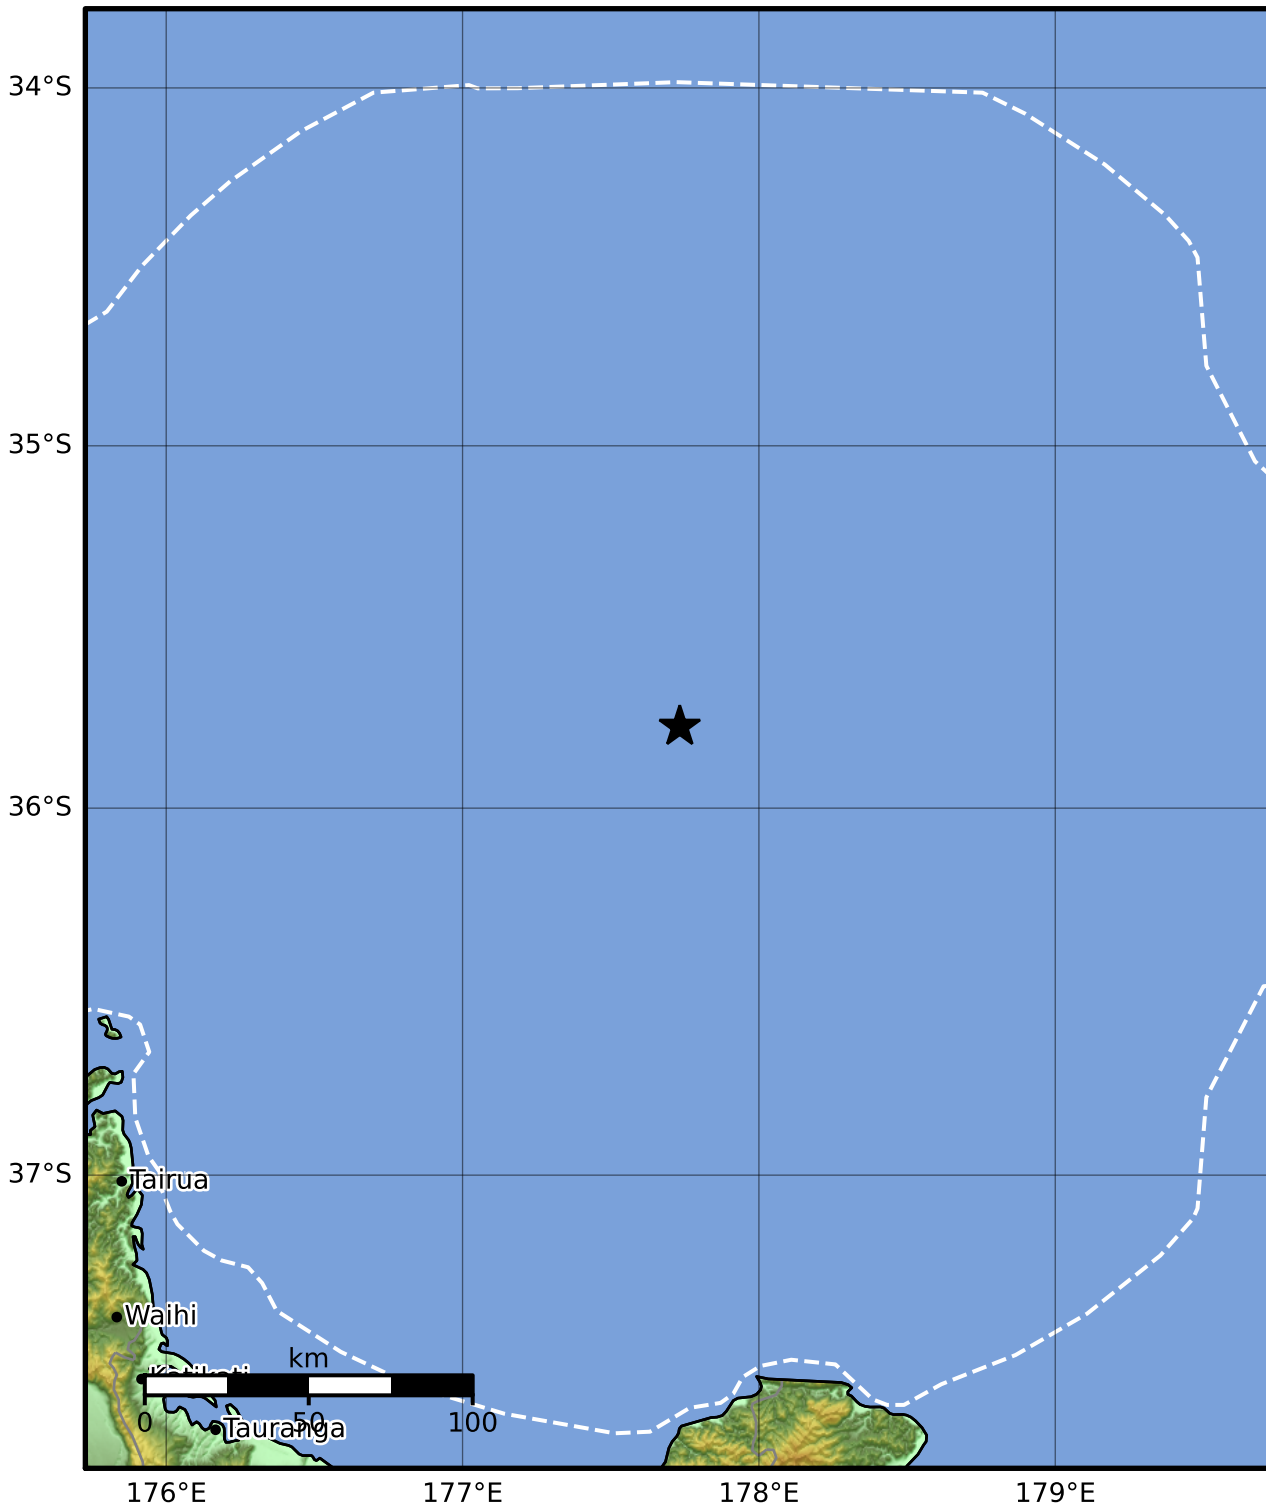

Peak Ground Acceleration Map GNS Science

ShakeMap: Raukumara Plain

Nov 10, 2023 07:43:55 UTC M4.1 S35.78 E177.73 Depth: 294.2km ID:2023p846817

PGA (%g)	0.1	0.2	0.5	1	2	5	10	20	50	100	200
----------	-----	-----	-----	---	---	---	----	----	----	-----	-----

Scale based on Moratalla et al.(2021) and Worden et al.(2012) Version 7: Processed 2023-11-10T08:28:08Z

△ Seismic Instrument ○ Reported Intensity ★ Epicenter