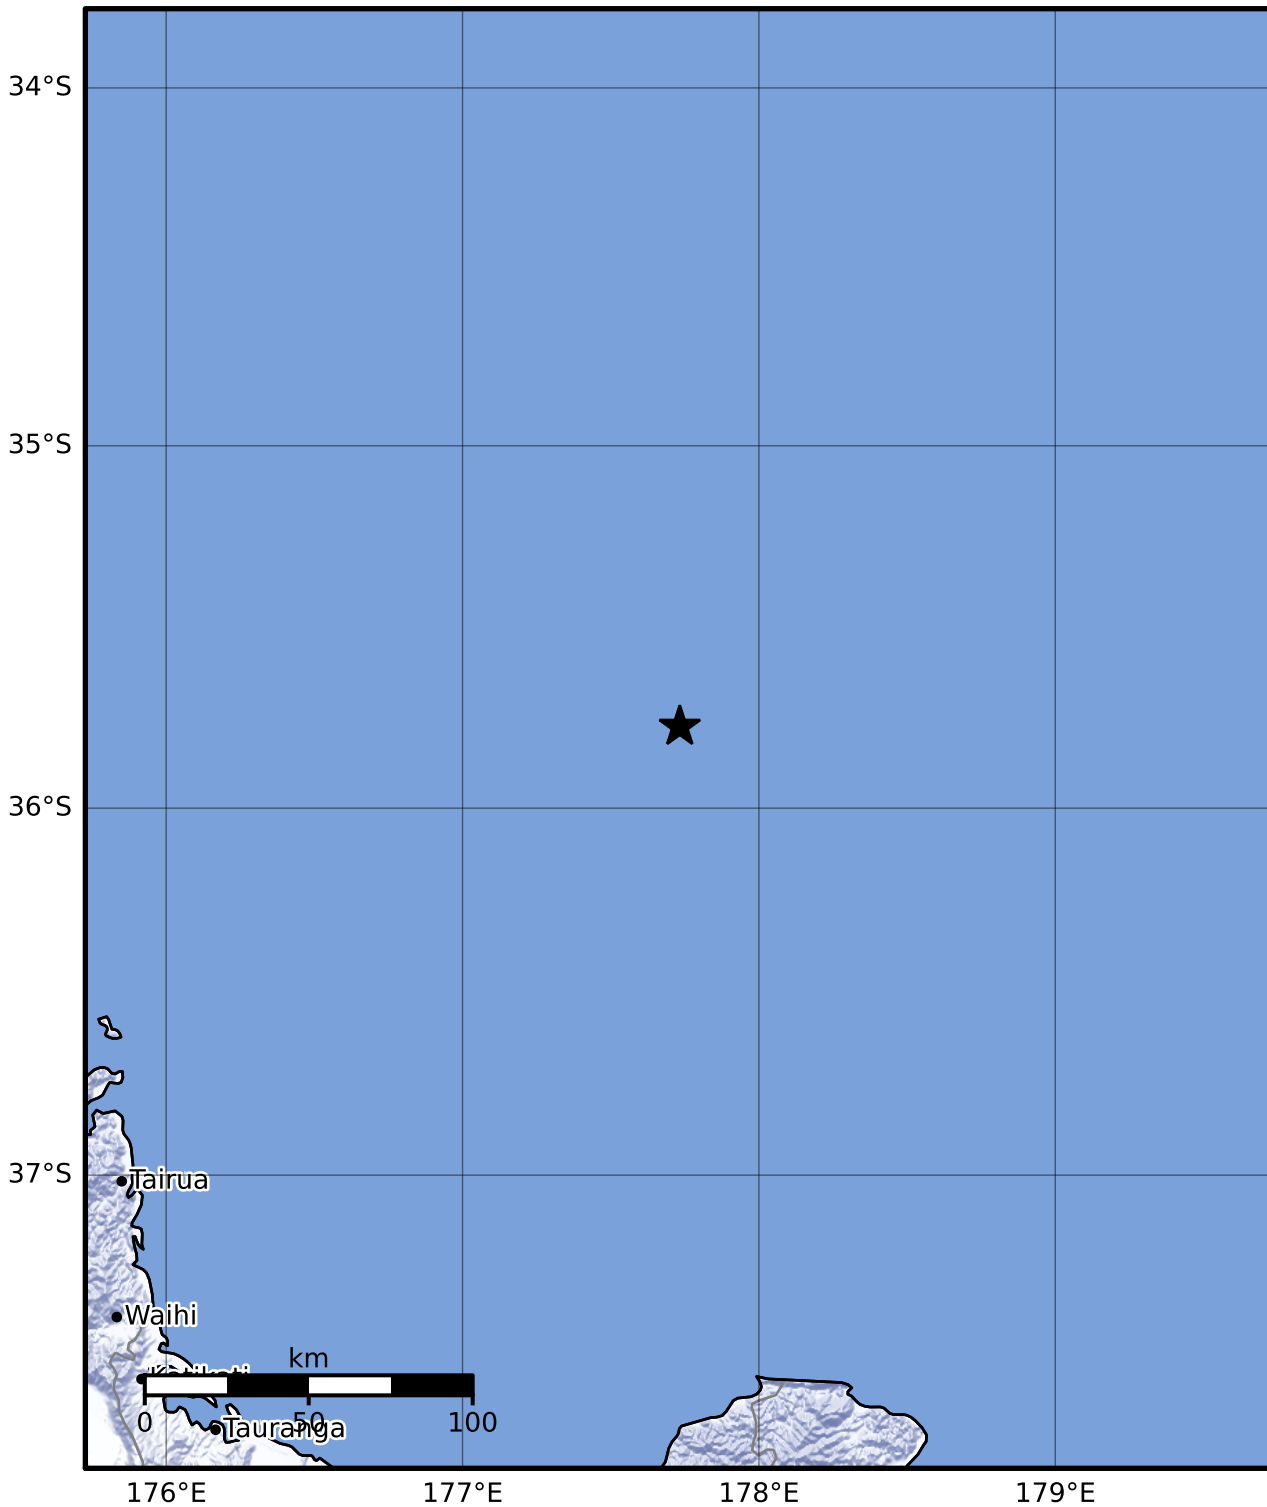

Macroseismic Intensity Map GNS Science

ShakeMap: Raukumara Plain

Nov 10, 2023 07:43:55 UTC M4.1 S35.78 E177.73 Depth: 294.2km ID:2023p846817

SHAKING	Not felt	Weak	Light	Moderate	Strong	Very strong	Severe	Violent	Extreme
DAMAGE	None	None	None	Very light	Light	Moderate	Moderate/heavy	Heavy	Very heavy
PGA(%g)	<0.0464	0.29	1.63	5.16	12.5	22.4	40.2	72.2	>129
PGV(cm/s)	<0.0215	0.125	1.04	4.31	14.5	26.4	48.3	88.4	>162
INTENSITY	I	II-III	IV	V	VI	VII	VIII	IX	X+

Scale based on Moratalla et al.(2021) and Worden et al.(2012) Version 11: Processed 2023-11-10T13:45:22Z

△ Seismic Instrument ○ Reported Intensity

★ Epicenter