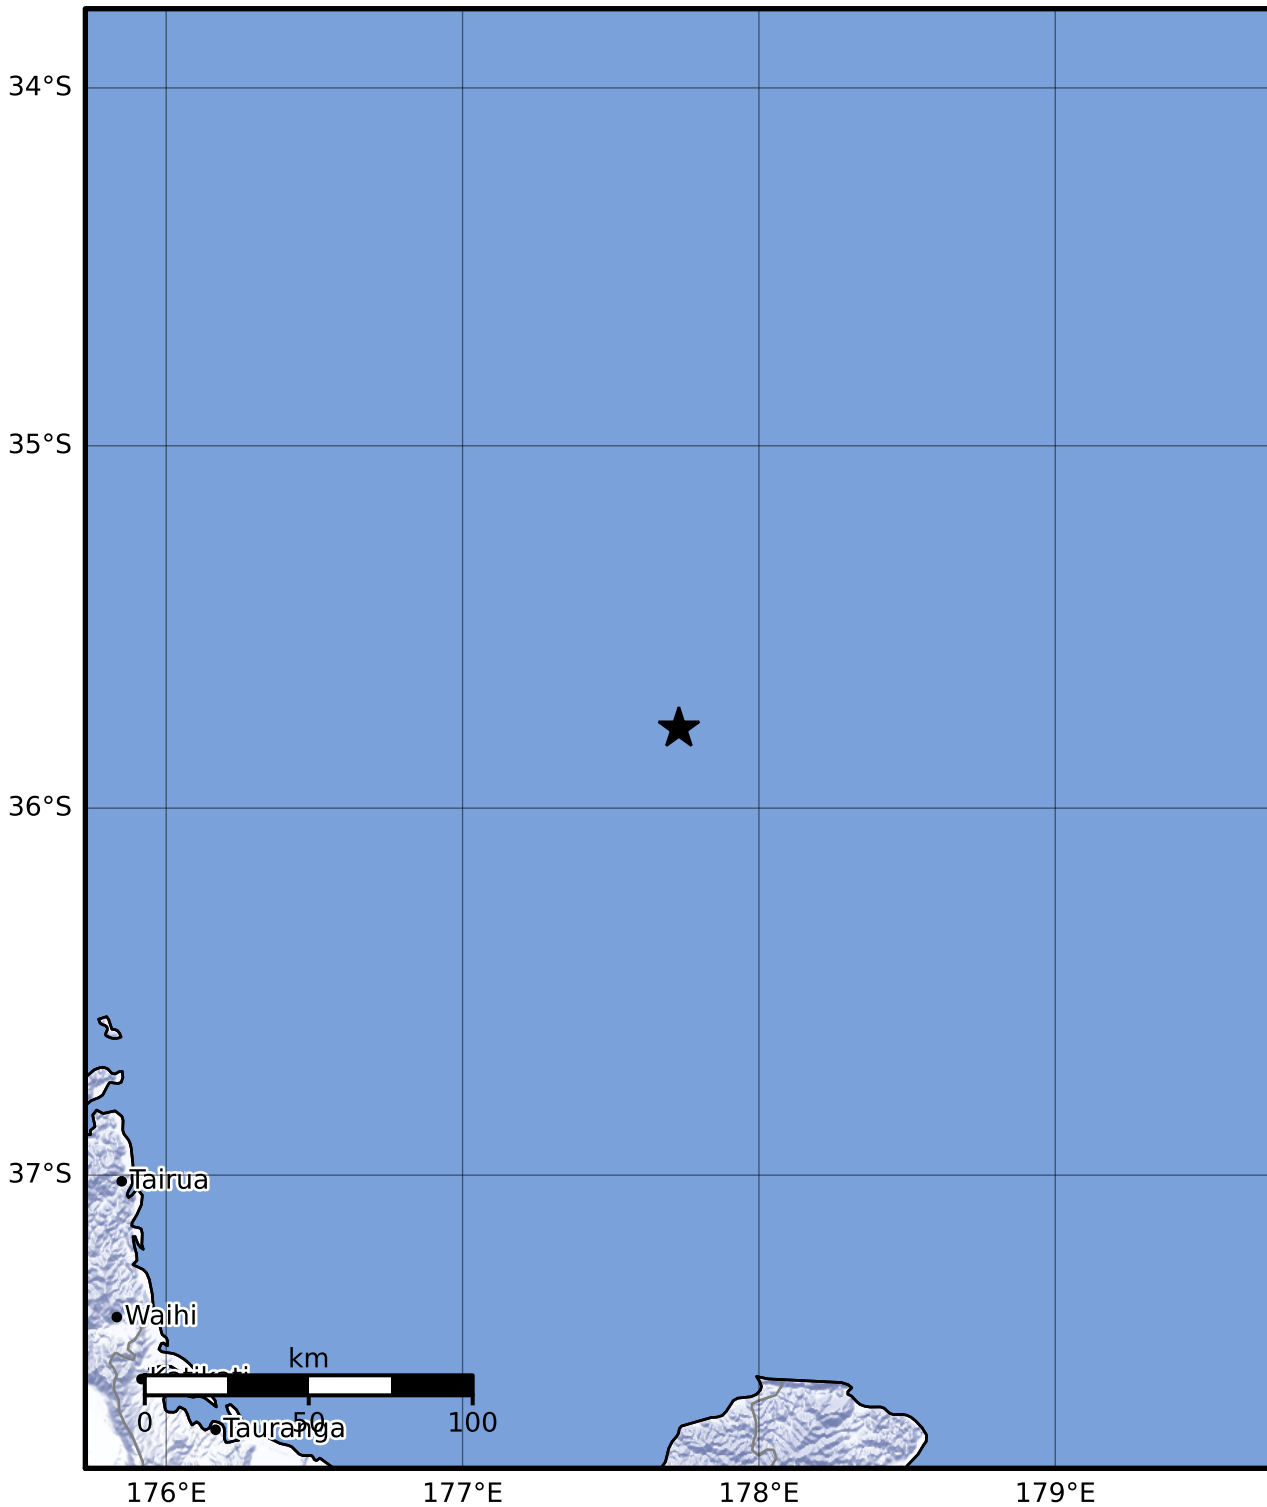

Macroseismic Intensity Map GNS Science

ShakeMap: Raukumara Plain

Nov 10, 2023 07:43:55 UTC M4.1 S35.78 E177.73 Depth: 294.9km ID:2023p846817

SHAKING	Not felt	Weak	Light	Moderate	Strong	Very strong	Severe	Violent	Extreme
DAMAGE	None	None	None	Very light	Light	Moderate	Moderate/heavy	Heavy	Very heavy
PGA(%g)	<0.0464	0.29	1.63	5.16	12.5	22.4	40.2	72.2	>129
PGV(cm/s)	<0.0215	0.125	1.04	4.31	14.5	26.4	48.3	88.4	>162
INTENSITY	I	II-III	IV	V	VI	VII	VIII	IX	X+

Scale based on Moratalla et al.(2021) and Worden et al.(2012) Version 14: Processed 2023-11-28T22:45:19Z

△ Seismic Instrument ○ Reported Intensity

★ Epicenter