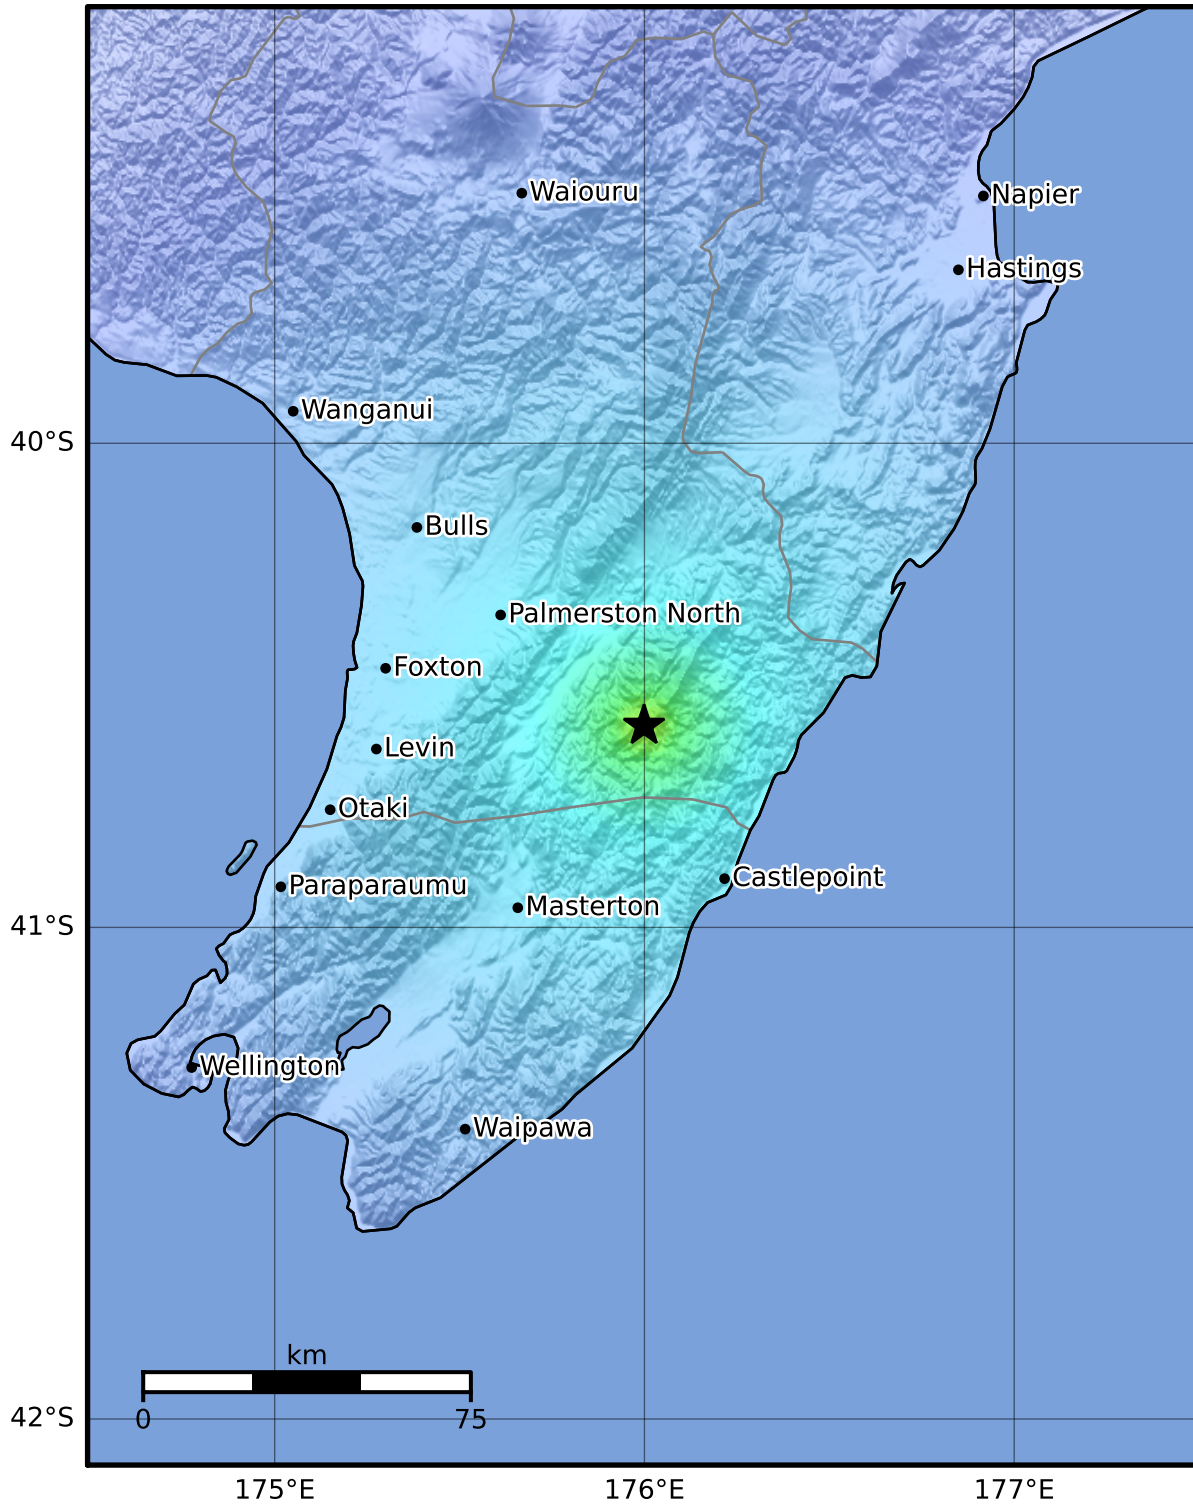

Macroseismic Intensity Map GNS Science

ShakeMap: Wairarapa

Nov 12, 2023 18:51:22 UTC M4.0 S40.59 E176.00 Depth: 8.0km ID:2023p853474

SHAKING	Not felt	Weak	Light	Moderate	Strong	Very strong	Severe	Violent	Extreme
DAMAGE	None	None	None	Very light	Light	Moderate	Moderate/heavy	Heavy	Very heavy
PGA(%g)	<0.0464	0.29	1.63	5.16	12.5	22.4	40.2	72.2	>129
PGV(cm/s)	<0.0215	0.125	1.04	4.31	14.5	26.4	48.3	88.4	>162
INTENSITY	I	II-III	IV	V	VI	VII	VIII	IX	X+