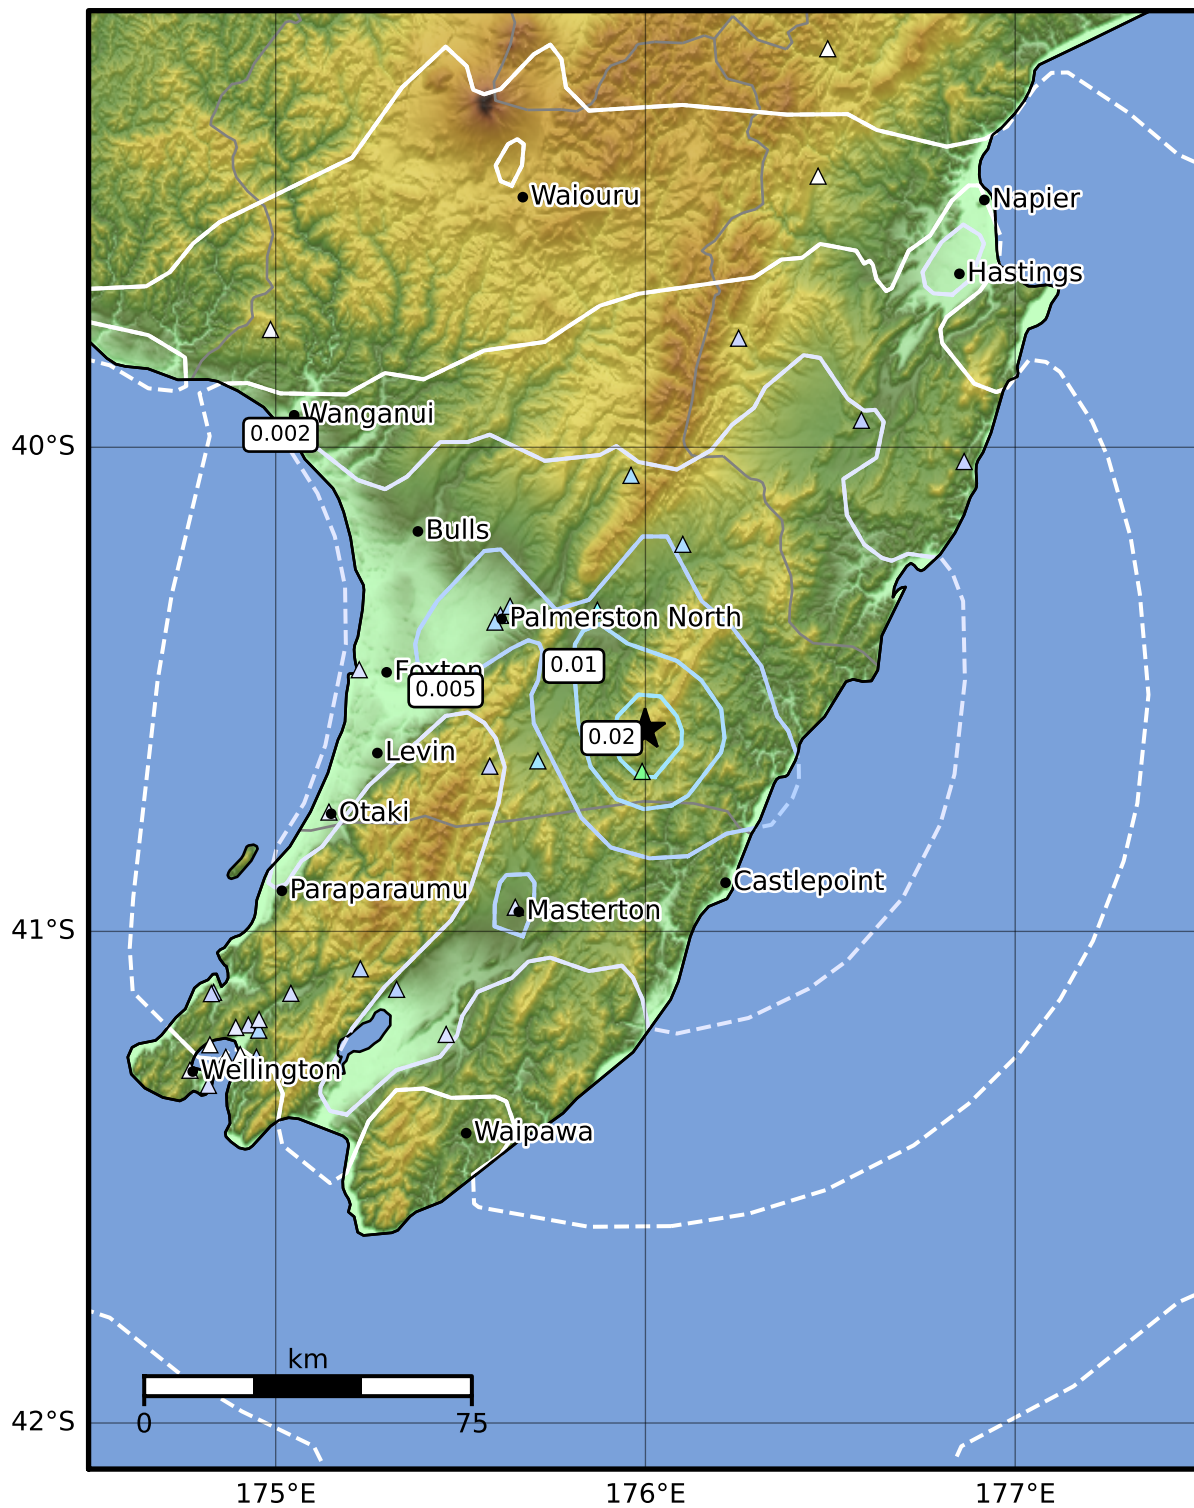

3.0 Second Peak Spectral Acceleration Map GNS Science

ShakeMap: Wairarapa

Nov 12, 2023 18:51:22 UTC M4.0 S40.59 E176.00 Depth: 8.0km ID:2023p853474

Scale based on Moratalla et al.(2021) and Worden et al.(2012) Version 7: Processed 2023-11-12T20:52:15Z

△ Seismic Instrument ○ Reported Intensity ★ Epicenter