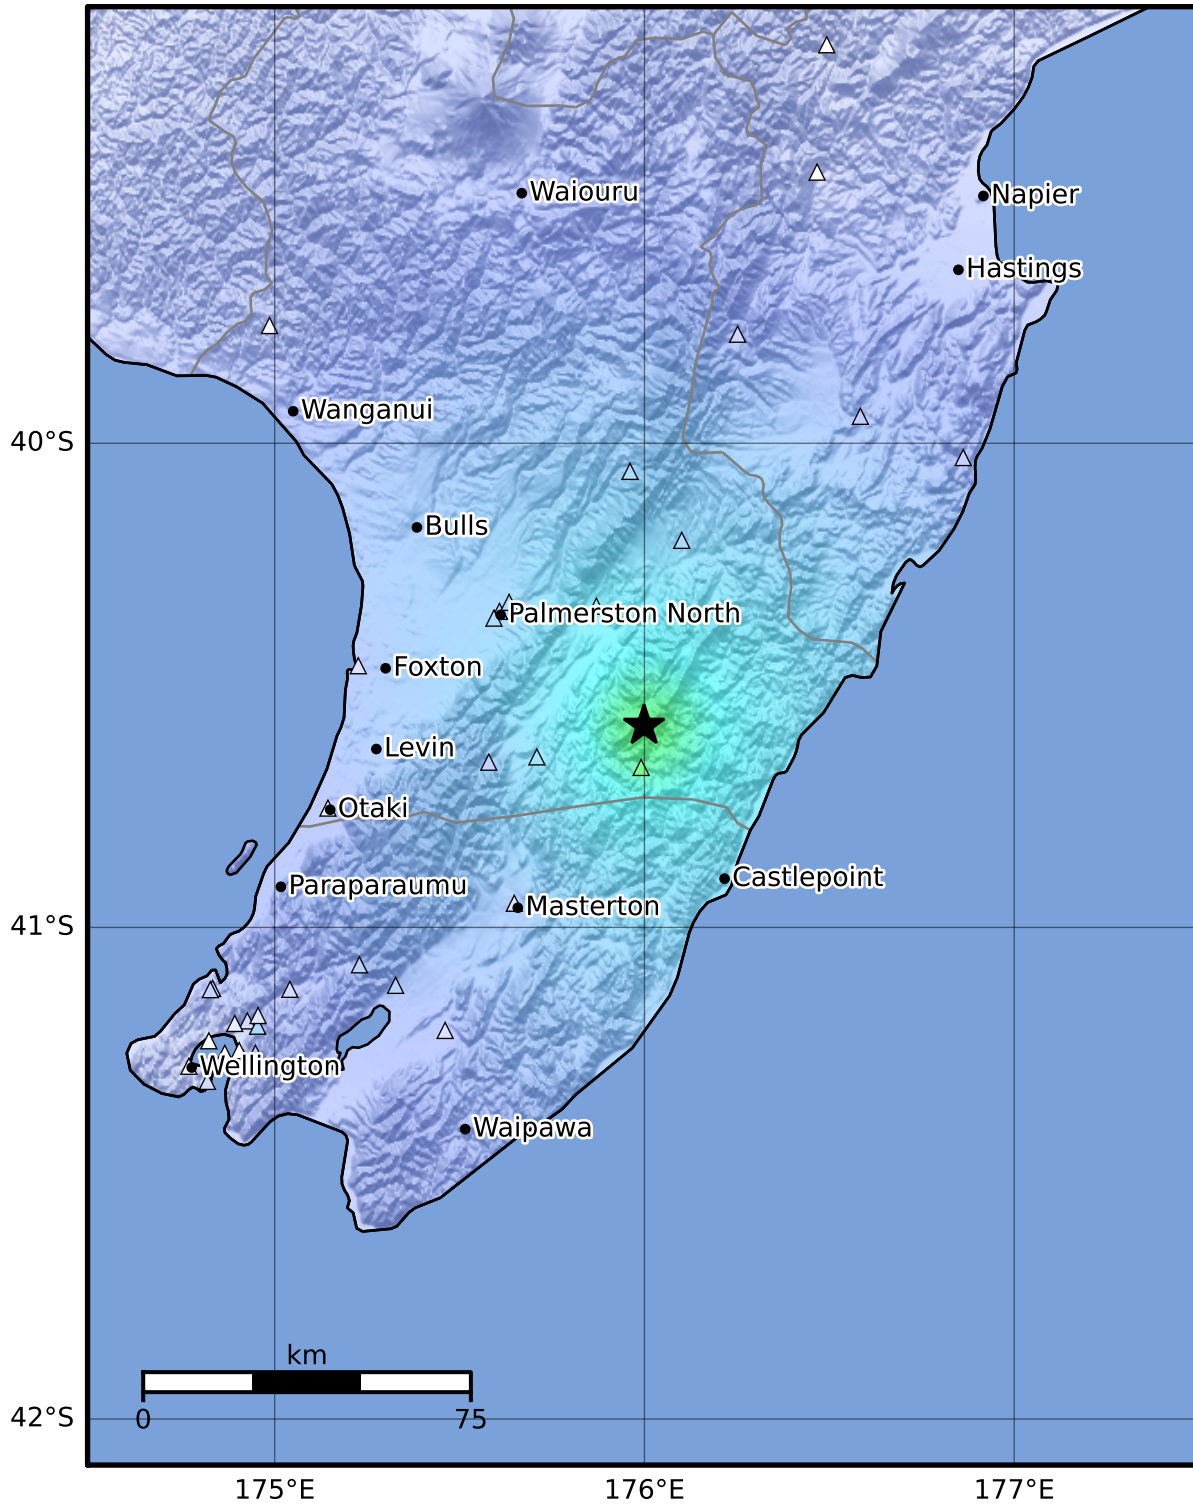

Macroseismic Intensity Map GNS Science

ShakeMap: Wairarapa

Nov 12, 2023 18:51:22 UTC M4.0 S40.59 E176.00 Depth: 8.0km ID:2023p853474

SHAKING	Not felt	Weak	Light	Moderate	Strong	Very strong	Severe	Violent	Extreme
DAMAGE	None	None	None	Very light	Light	Moderate	Moderate/heavy	Heavy	Very heavy
PGA(%g)	<0.0464	0.29	1.63	5.16	12.5	22.4	40.2	72.2	>129
PGV(cm/s)	<0.0215	0.125	1.04	4.31	14.5	26.4	48.3	88.4	>162
INTENSITY	I	II-III	IV	V	VI	VII	VIII	IX	X+

Scale based on Moratalla et al.(2021) and Worden et al.(2012) Version 10: Processed 2023-11-13T18:52:14Z

△ Seismic Instrument ○ Reported Intensity

★ Epicenter