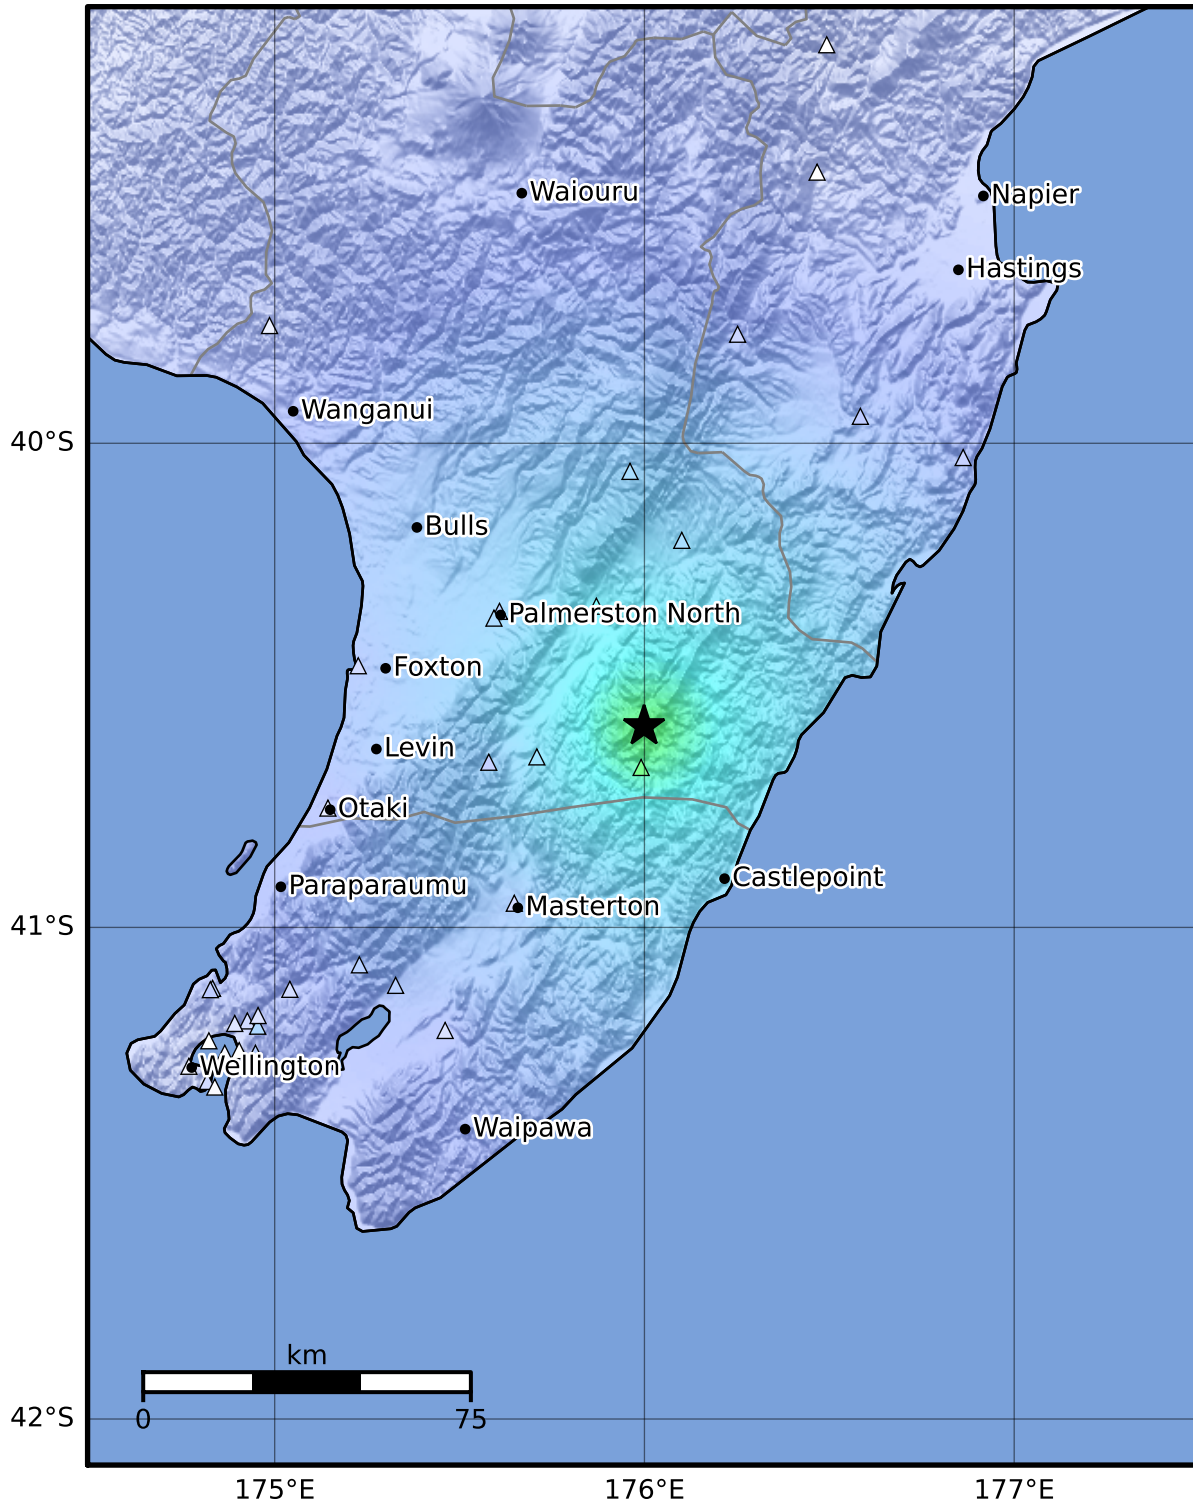

Macroseismic Intensity Map GNS Science

ShakeMap: Wairarapa

Nov 12, 2023 18:51:22 UTC M3.9 S40.59 E176.00 Depth: 8.0km ID:2023p853474

SHAKING	Not felt	Weak	Light	Moderate	Strong	Very strong	Severe	Violent	Extreme
DAMAGE	None	None	None	Very light	Light	Moderate	Moderate/heavy	Heavy	Very heavy
PGA(%g)	<0.0464	0.29	1.63	5.16	12.5	22.4	40.2	72.2	>129
PGV(cm/s)	<0.0215	0.125	1.04	4.31	14.5	26.4	48.3	88.4	>162
INTENSITY	I	II-III	IV	V	VI	VII	VIII	IX	X+

Scale based on Moratalla et al.(2021) and Worden et al.(2012) Version 12: Processed 2023-12-05T22:41:39Z

△ Seismic Instrument ○ Reported Intensity

★ Epicenter