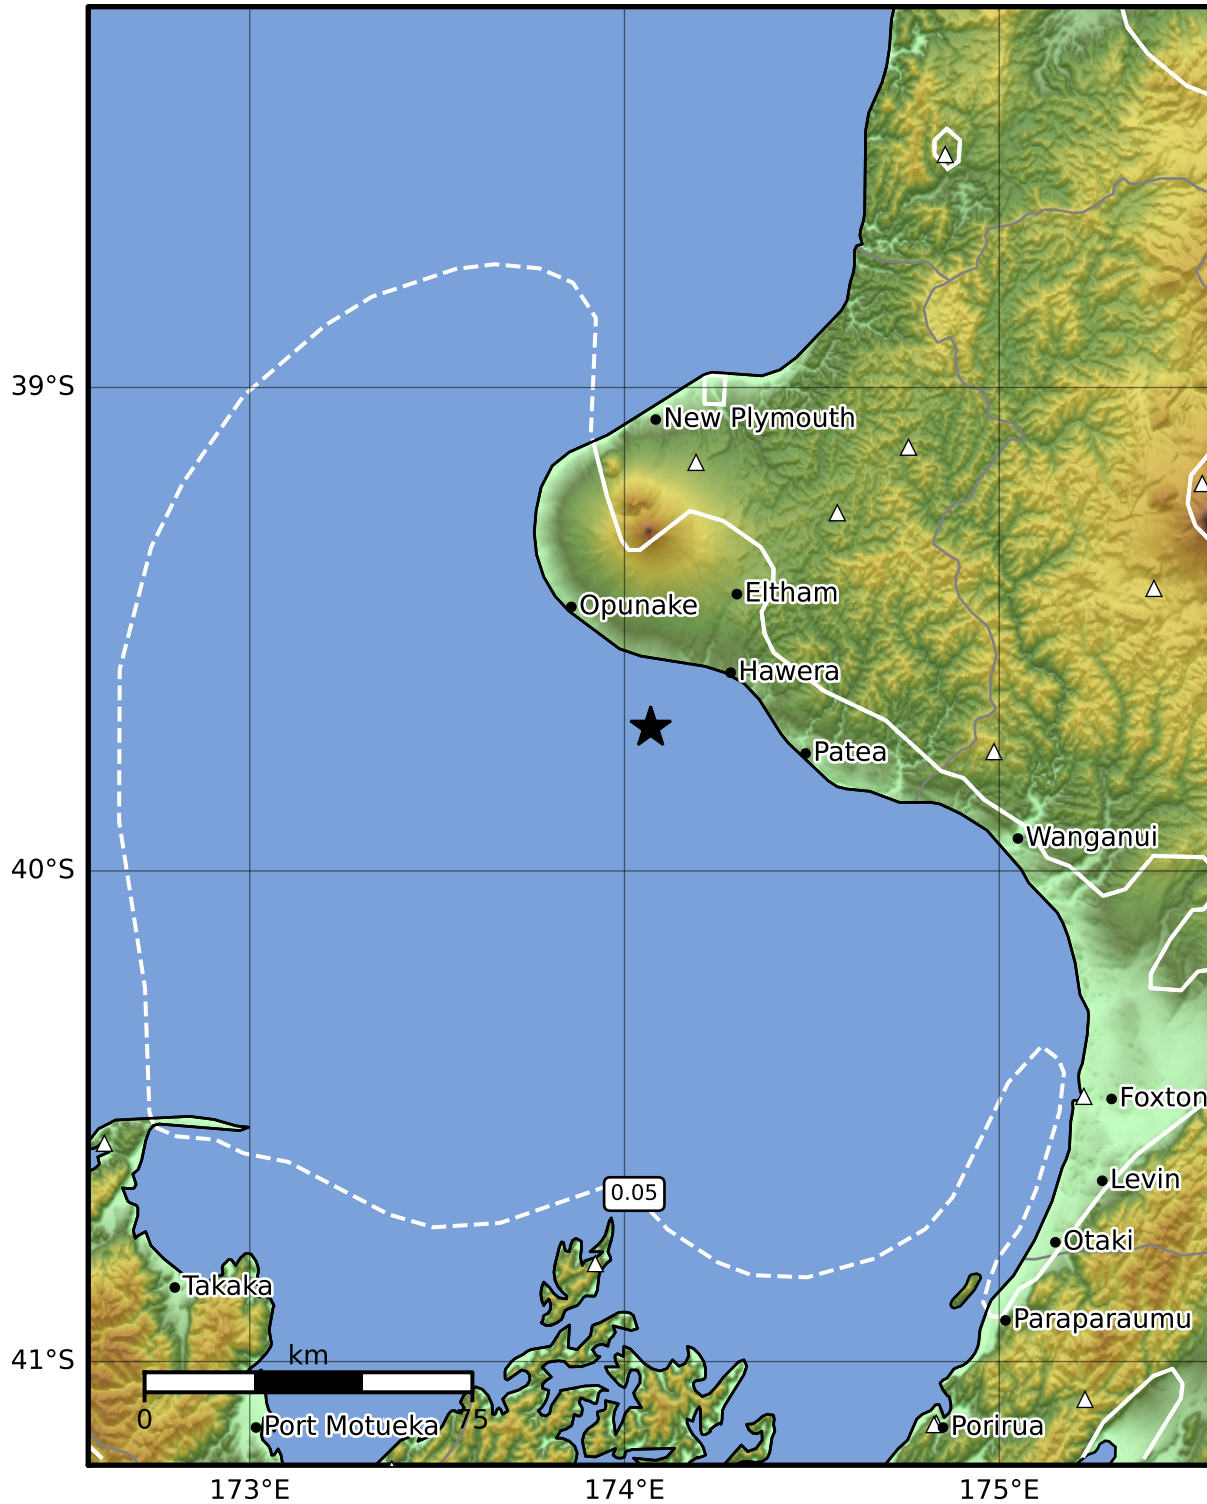

0.3 Second Peak Spectral Acceleration Map GNS Science
 ShakeMap: Taranaki

Nov 13, 2023 18:42:27 UTC M3.8 S39.70 E174.07 Depth: 180.0km ID:2023p856160

SA(0.3) (%g)	0.1	0.2	0.5	1	2	5	10	20	50	100	200
---------------------	------------	------------	------------	----------	----------	----------	-----------	-----------	-----------	------------	------------

Scale based on Moratalla et al.(2021) and Worden et al.(2012) Version 6: Processed 2023-11-13T20:43:19Z

△ Seismic Instrument ○ Reported Intensity ★ Epicenter