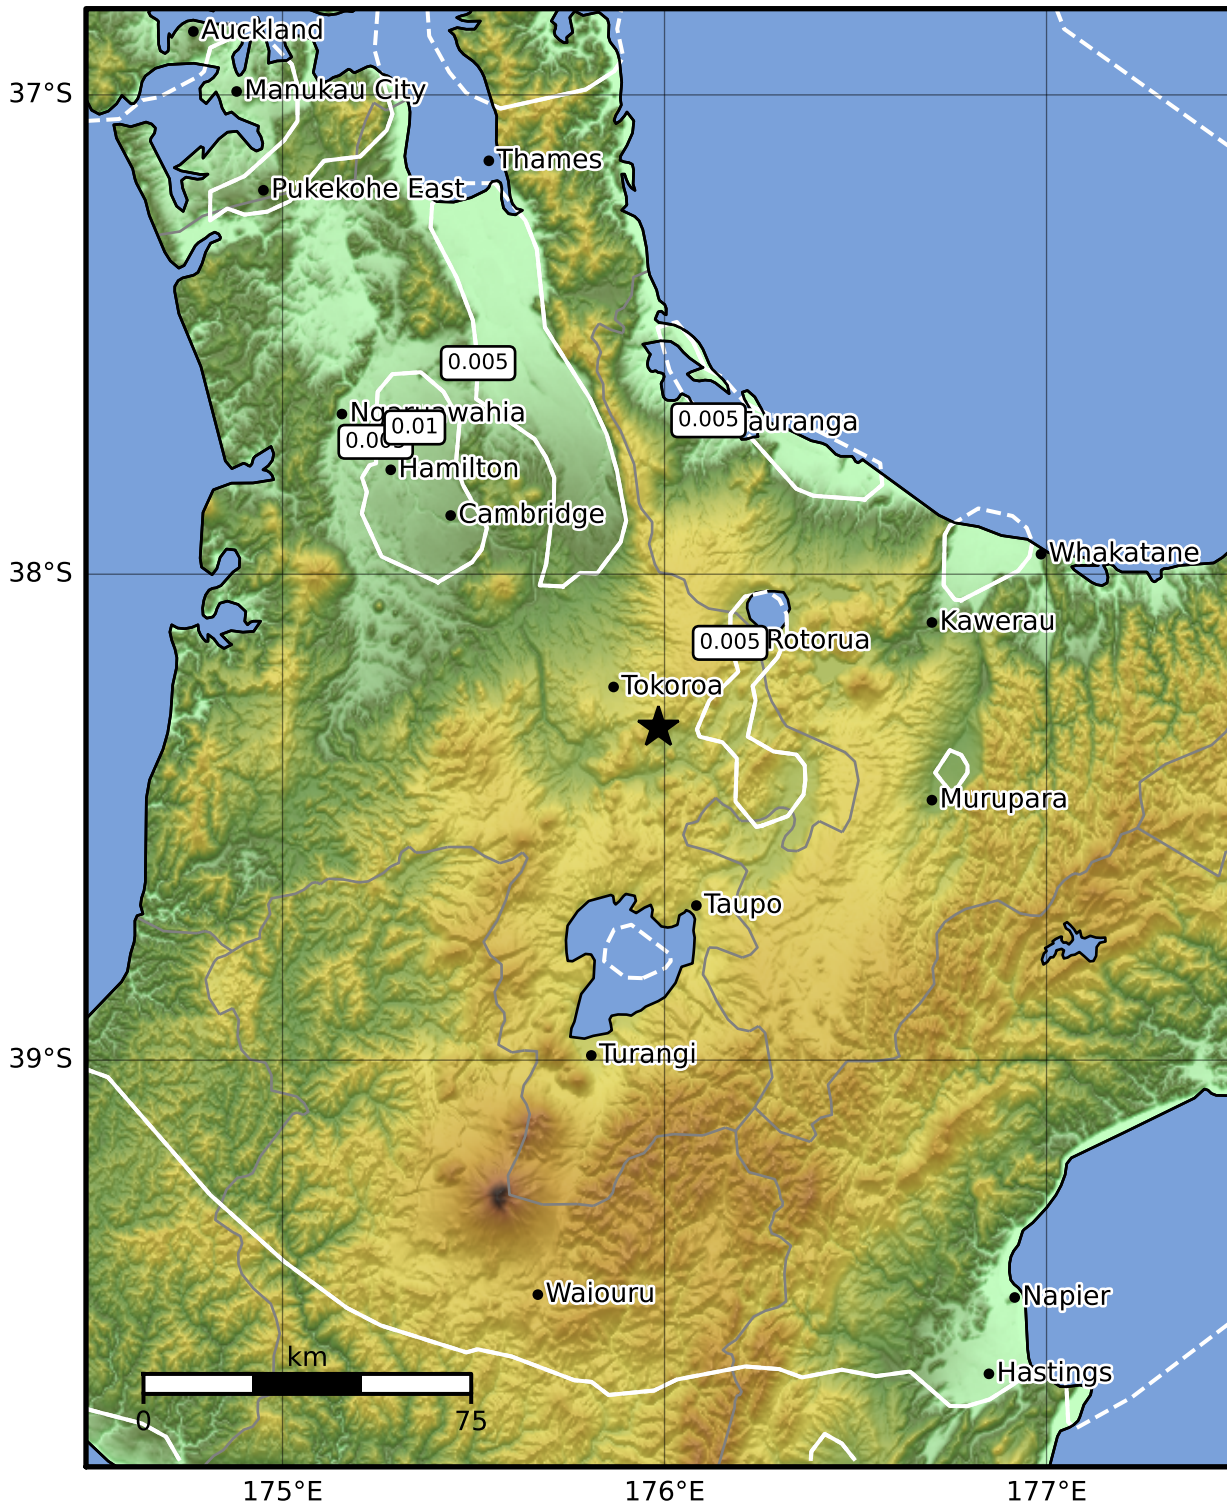

1.0 Second Peak Spectral Acceleration Map GNS Science

ShakeMap: Waikato

Nov 15, 2023 05:33:27 UTC M3.4 S38.32 E175.98 Depth: 133.2km ID:2023p860084

SA(1.0) (%g)	0.1	0.2	0.5	1	2	5	10	20	50	100	200
---------------------	------------	------------	------------	----------	----------	----------	-----------	-----------	-----------	------------	------------

Scale based on Moratalla et al.(2021) and Worden et al.(2012) Version 1: Processed 2023-11-15T05:36:18Z

△ Seismic Instrument ○ Reported Intensity ★ Epicenter