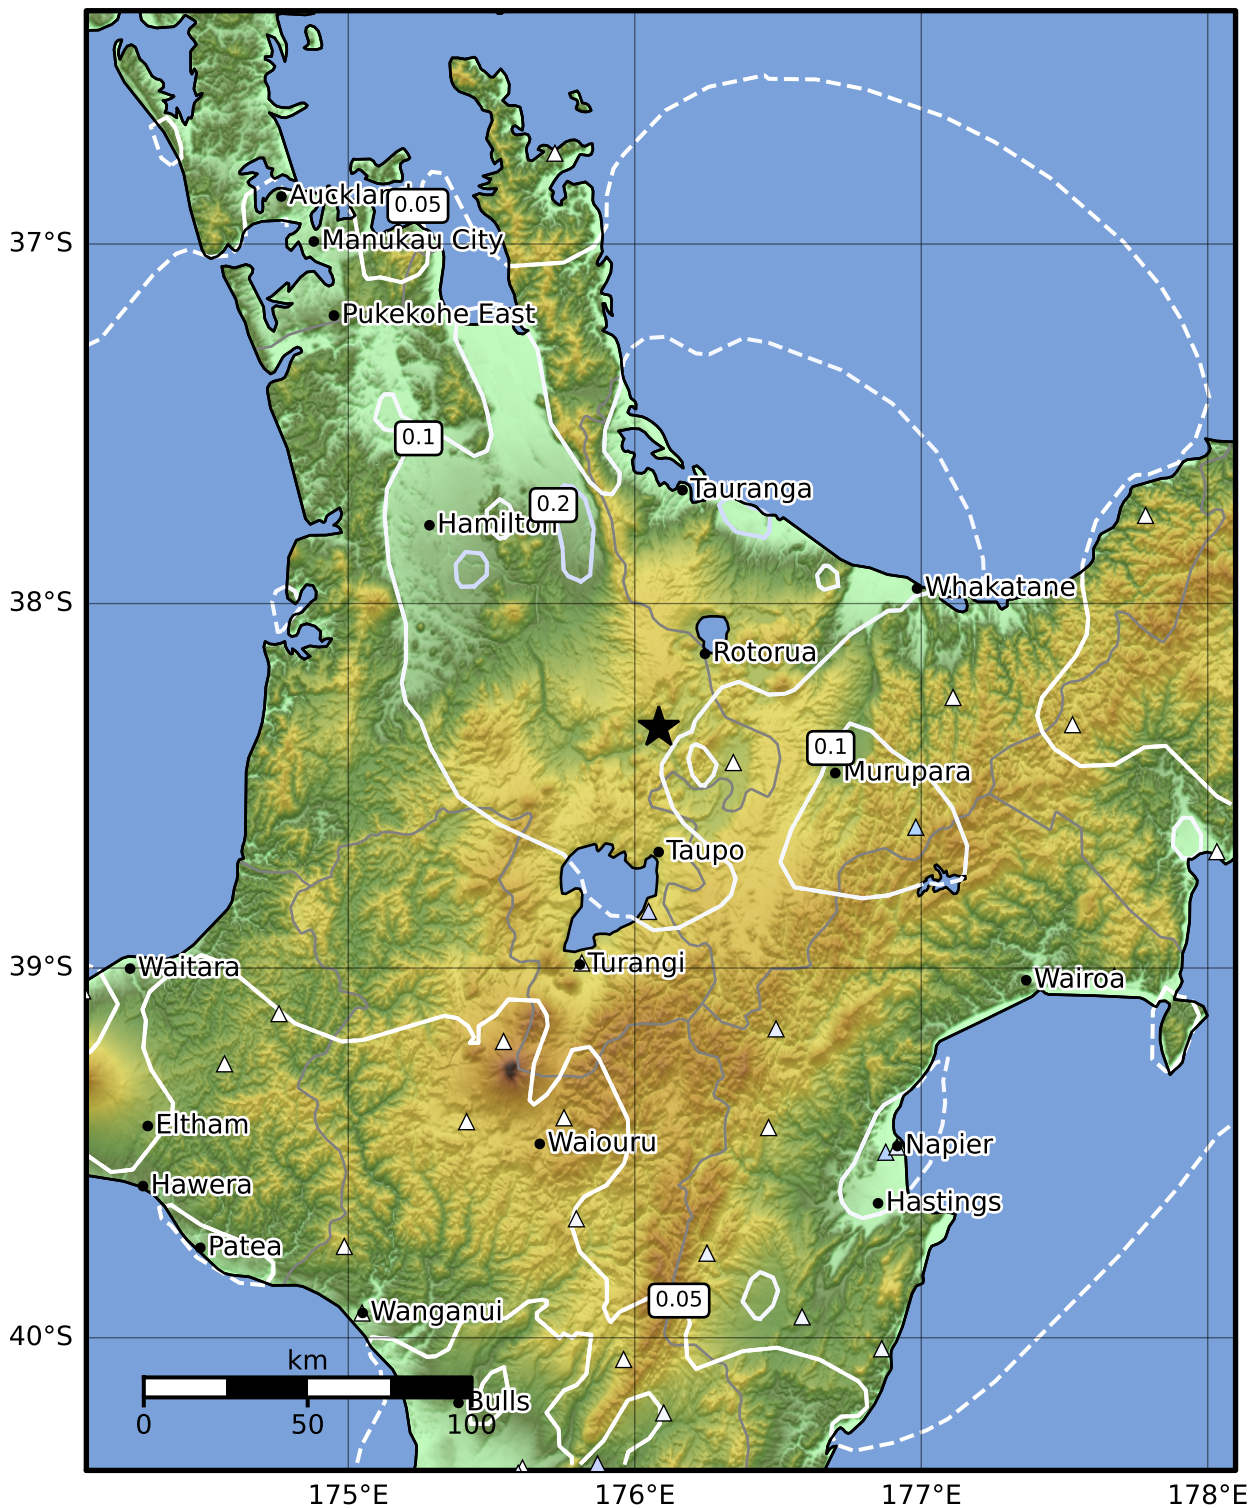

0.3 Second Peak Spectral Acceleration Map GNS Science

ShakeMap: Rotorua

Nov 15, 2023 05:33:26 UTC M4.1 S38.34 E176.08 Depth: 145.1km ID:2023p860084

SA(0.3) (%g)	0.1	0.2	0.5	1	2	5	10	20	50	100	200
---------------------	------------	------------	------------	----------	----------	----------	-----------	-----------	-----------	------------	------------

Scale based on Moratalla et al.(2021) and Worden et al.(2012) Version 12: Processed 2023-12-07T01:50:33Z

△ Seismic Instrument ○ Reported Intensity ★ Epicenter