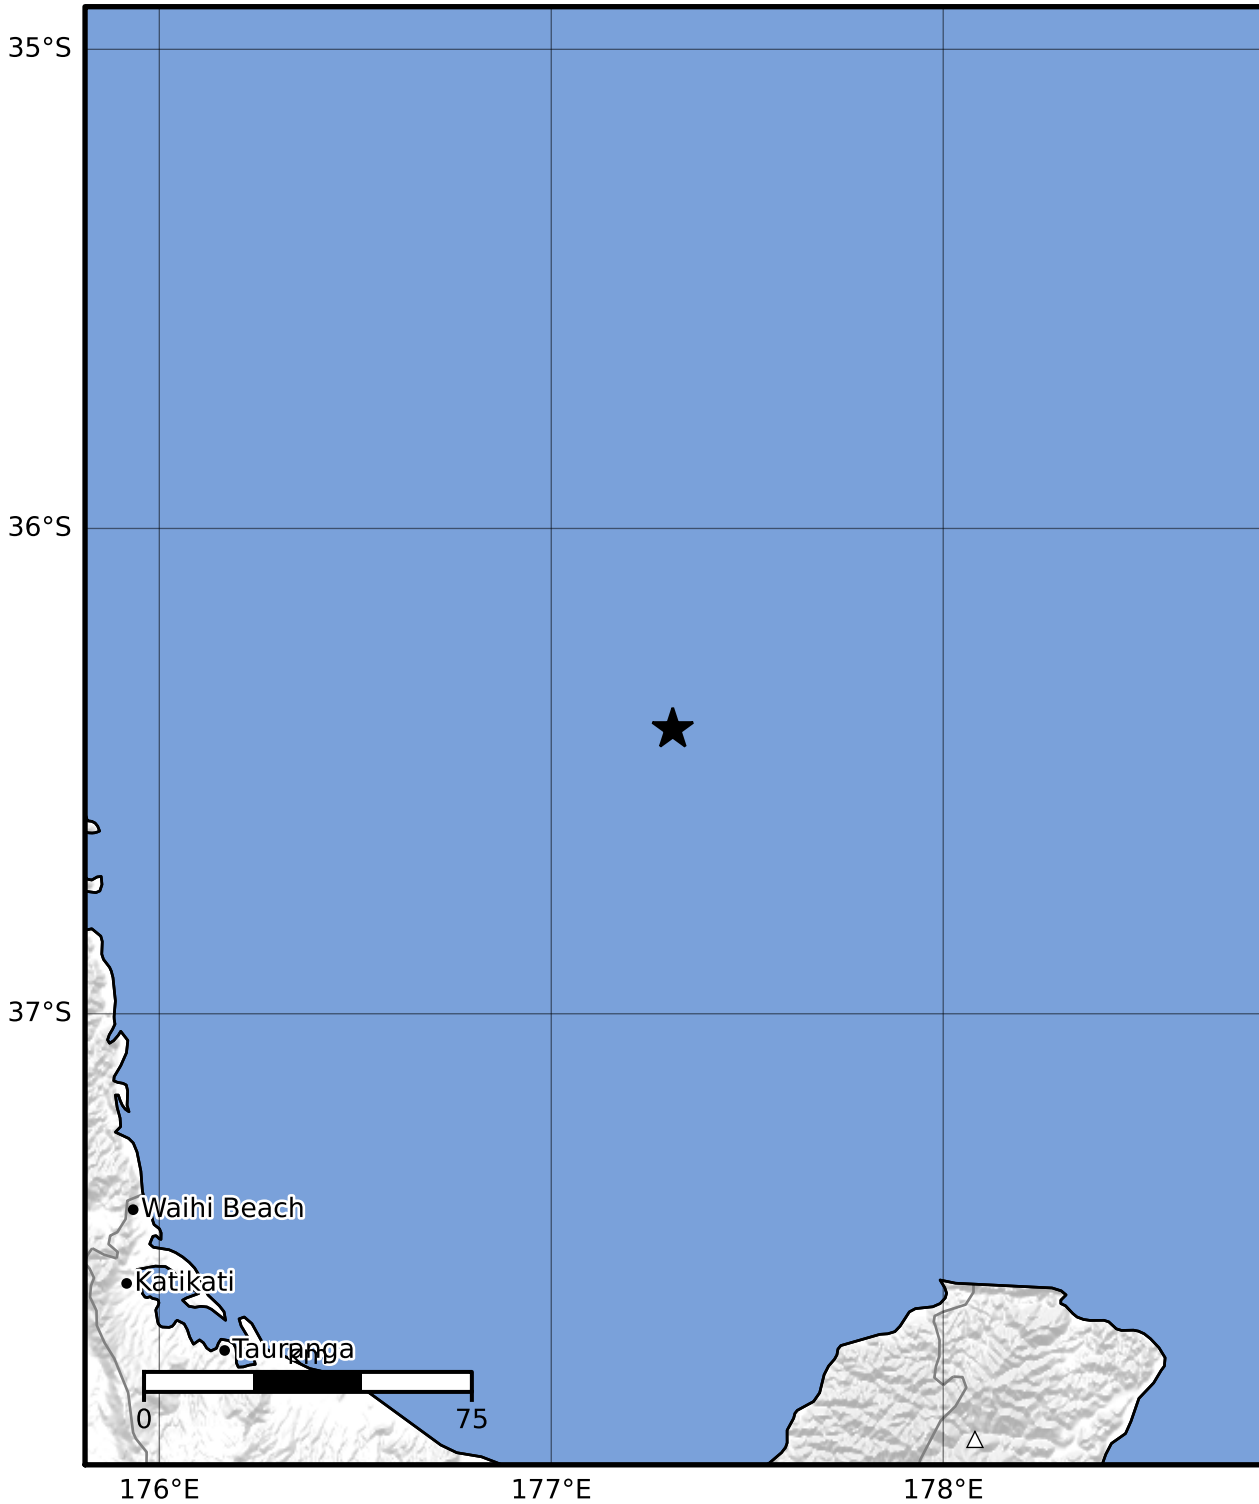

Macroseismic Intensity Map GNS Science

ShakeMap: Raukumara Plain

Nov 15, 2023 07:39:16 UTC M3.4 S36.41 E177.31 Depth: 249.1km ID:2023p860321

SHAKING	Not felt	Weak	Light	Moderate	Strong	Very strong	Severe	Violent	Extreme
DAMAGE	None	None	None	Very light	Light	Moderate	Moderate/heavy	Heavy	Very heavy
PGA(%g)	<0.0464	0.29	1.63	5.16	12.5	22.4	40.2	72.2	>129
PGV(cm/s)	<0.0215	0.125	1.04	4.31	14.5	26.4	48.3	88.4	>162
INTENSITY	I	II-III	IV	V	VI	VII	VIII	IX	X+

Scale based on Moratalla et al.(2021) and Worden et al.(2012) Version 4: Processed 2023-11-15T08:03:15Z

△ Seismic Instrument ○ Reported Intensity

★ Epicenter