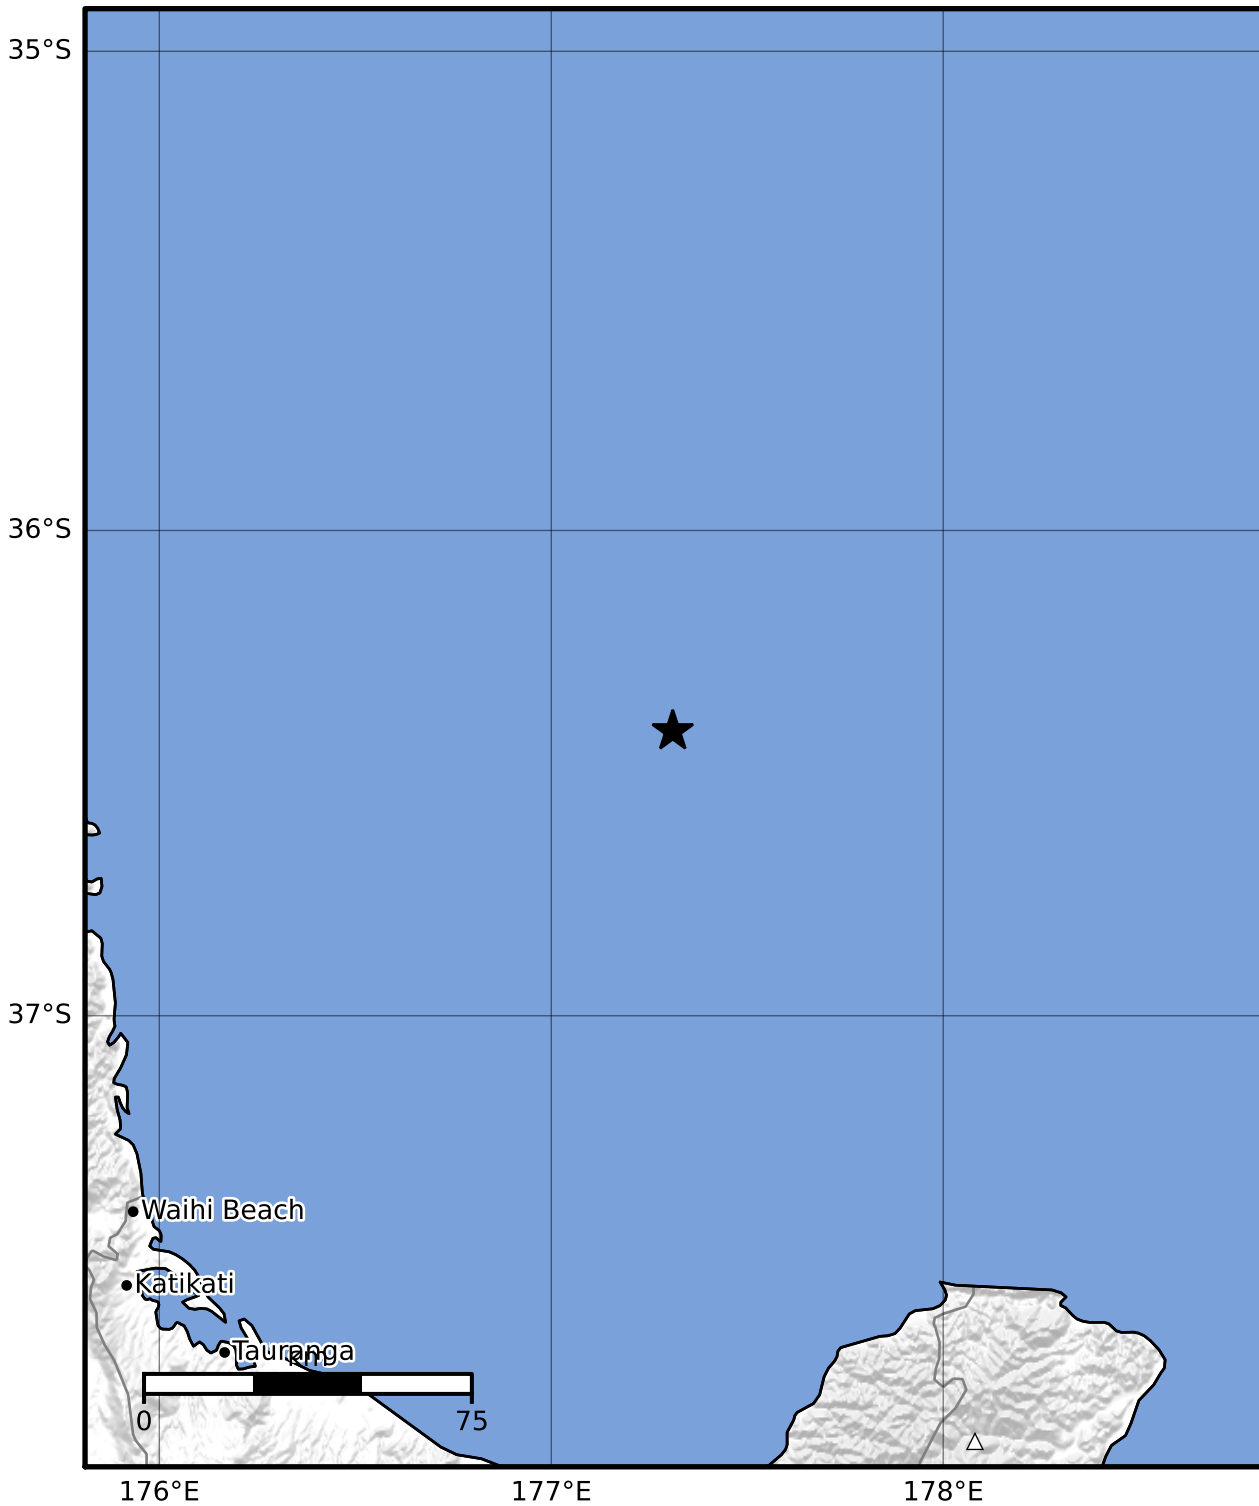

Macroseismic Intensity Map GNS Science

ShakeMap: Raukumara Plain

Nov 15, 2023 07:39:16 UTC M3.4 S36.41 E177.31 Depth: 249.1km ID:2023p860321

SHAKING	Not felt	Weak	Light	Moderate	Strong	Very strong	Severe	Violent	Extreme
DAMAGE	None	None	None	Very light	Light	Moderate	Moderate/heavy	Heavy	Very heavy
PGA(%g)	<0.0464	0.29	1.63	5.16	12.5	22.4	40.2	72.2	>129
PGV(cm/s)	<0.0215	0.125	1.04	4.31	14.5	26.4	48.3	88.4	>162
INTENSITY	I	II-III	IV	V	VI	VII	VIII	IX	X+

Scale based on Moratalla et al.(2021) and Worden et al.(2012) Version 7: Processed 2023-11-15T09:40:06Z

△ Seismic Instrument ○ Reported Intensity

★ Epicenter