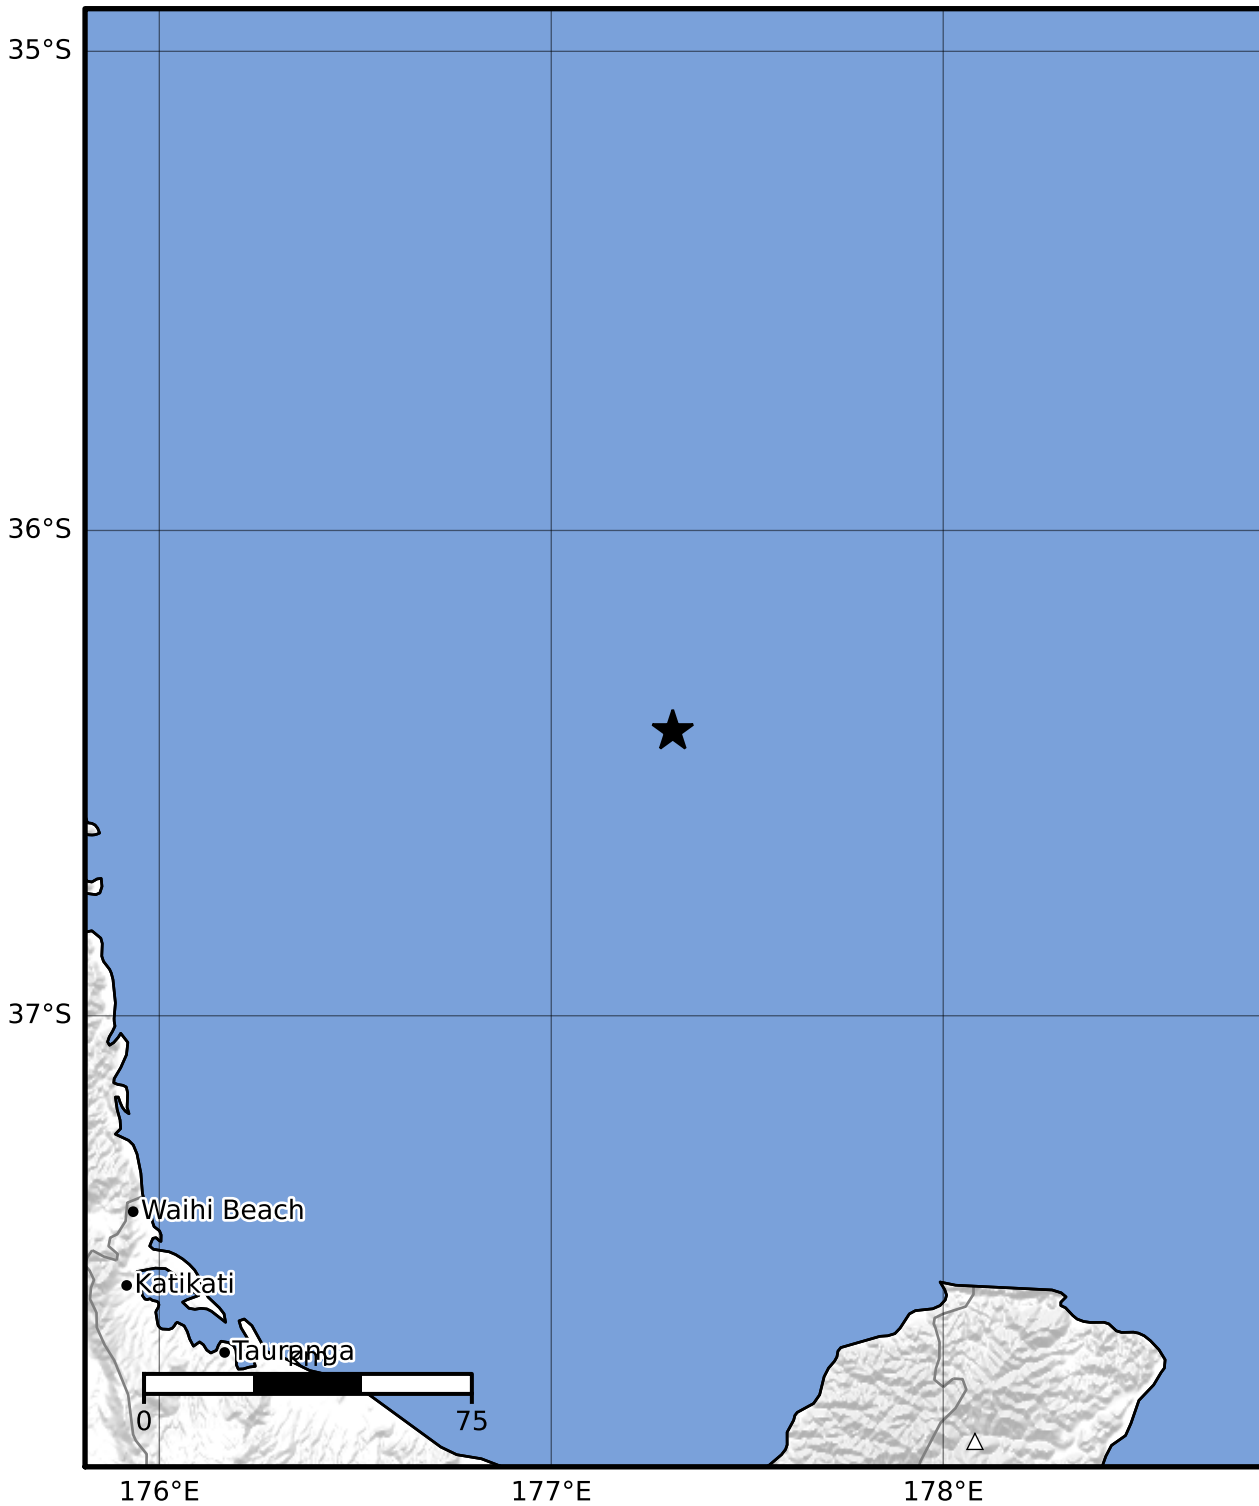

Macroseismic Intensity Map GNS Science

ShakeMap: Raukumara Plain

Nov 15, 2023 07:39:16 UTC M3.4 S36.41 E177.31 Depth: 249.1km ID:2023p860321

SHAKING	Not felt	Weak	Light	Moderate	Strong	Very strong	Severe	Violent	Extreme
DAMAGE	None	None	None	Very light	Light	Moderate	Moderate/heavy	Heavy	Very heavy
PGA(%g)	<0.0464	0.29	1.63	5.16	12.5	22.4	40.2	72.2	>129
PGV(cm/s)	<0.0215	0.125	1.04	4.31	14.5	26.4	48.3	88.4	>162
INTENSITY	I	II-III	IV	V	VI	VII	VIII	IX	X+

Scale based on Moratalla et al.(2021) and Worden et al.(2012) Version 8: Processed 2023-11-15T10:40:05Z

△ Seismic Instrument ○ Reported Intensity

★ Epicenter