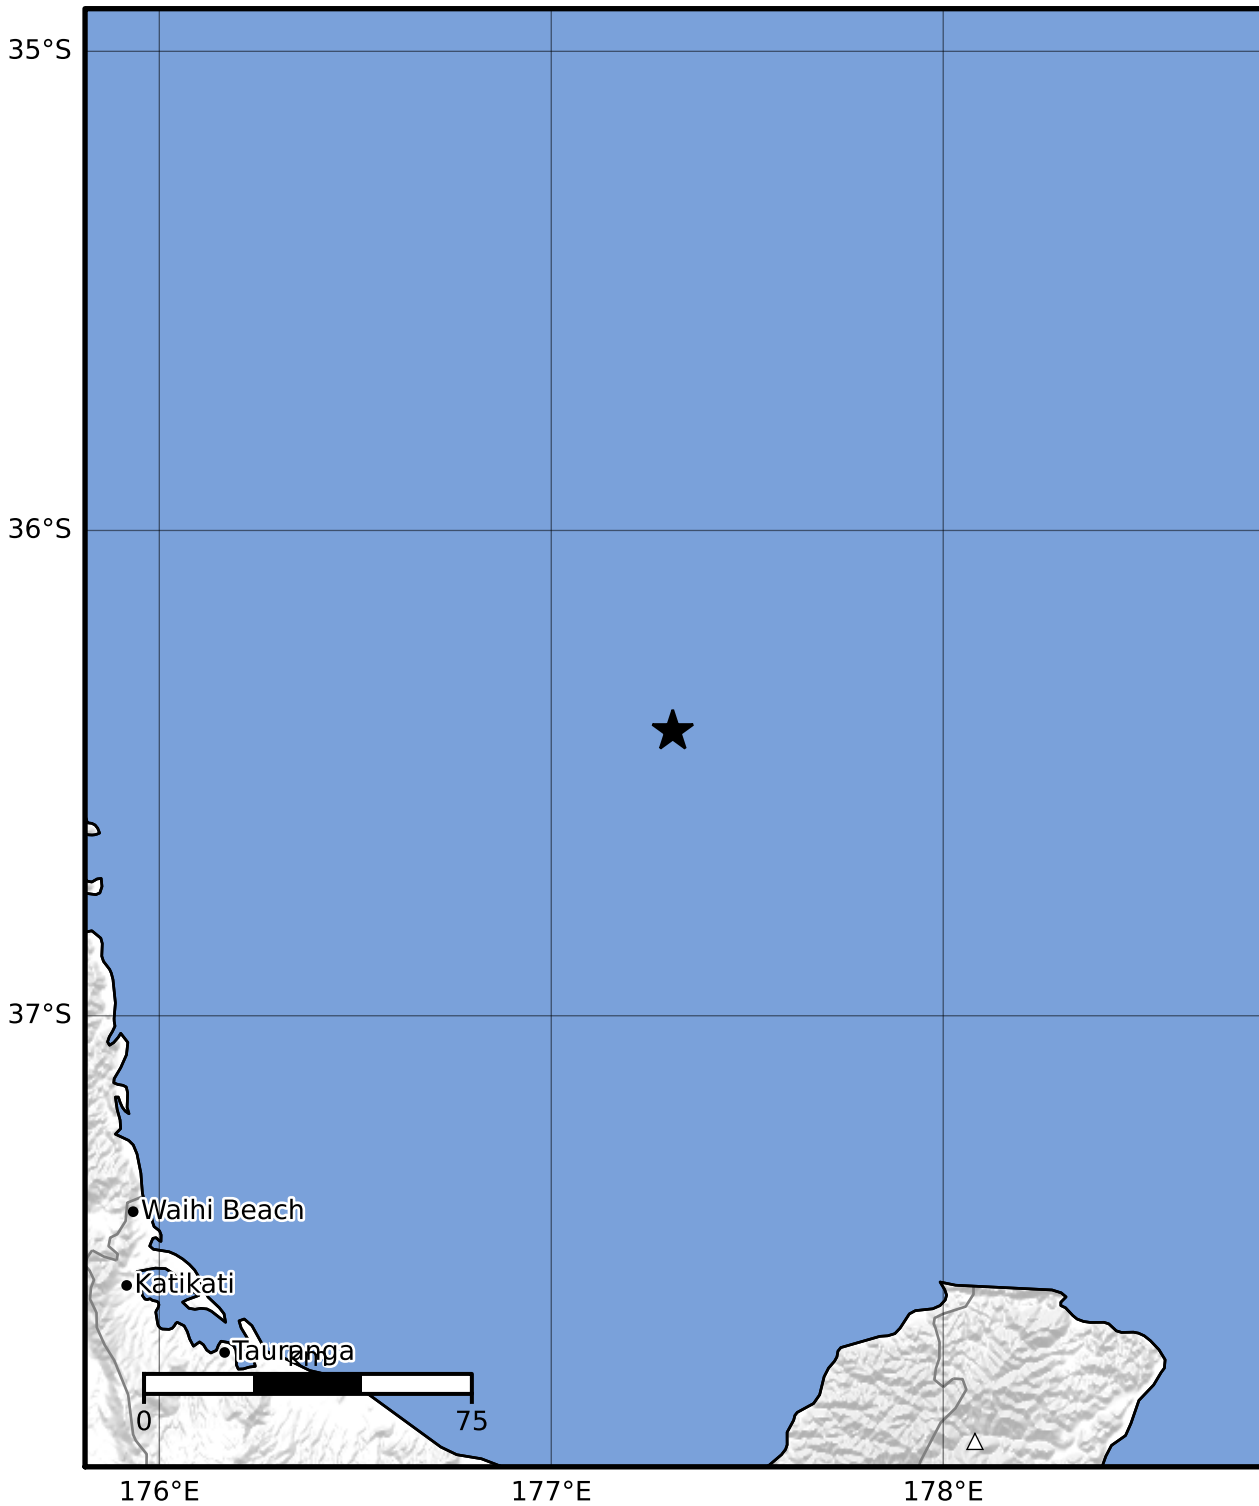

Macroseismic Intensity Map GNS Science

ShakeMap: Raukumara Plain

Nov 15, 2023 07:39:16 UTC M3.4 S36.41 E177.31 Depth: 249.1km ID:2023p860321

SHAKING	Not felt	Weak	Light	Moderate	Strong	Very strong	Severe	Violent	Extreme
DAMAGE	None	None	None	Very light	Light	Moderate	Moderate/heavy	Heavy	Very heavy
PGA(%g)	<0.0464	0.29	1.63	5.16	12.5	22.4	40.2	72.2	>129
PGV(cm/s)	<0.0215	0.125	1.04	4.31	14.5	26.4	48.3	88.4	>162
INTENSITY	I	II-III	IV	V	VI	VII	VIII	IX	X+

Scale based on Moratalla et al.(2021) and Worden et al.(2012) Version 9: Processed 2023-11-15T13:40:06Z

△ Seismic Instrument ○ Reported Intensity

★ Epicenter