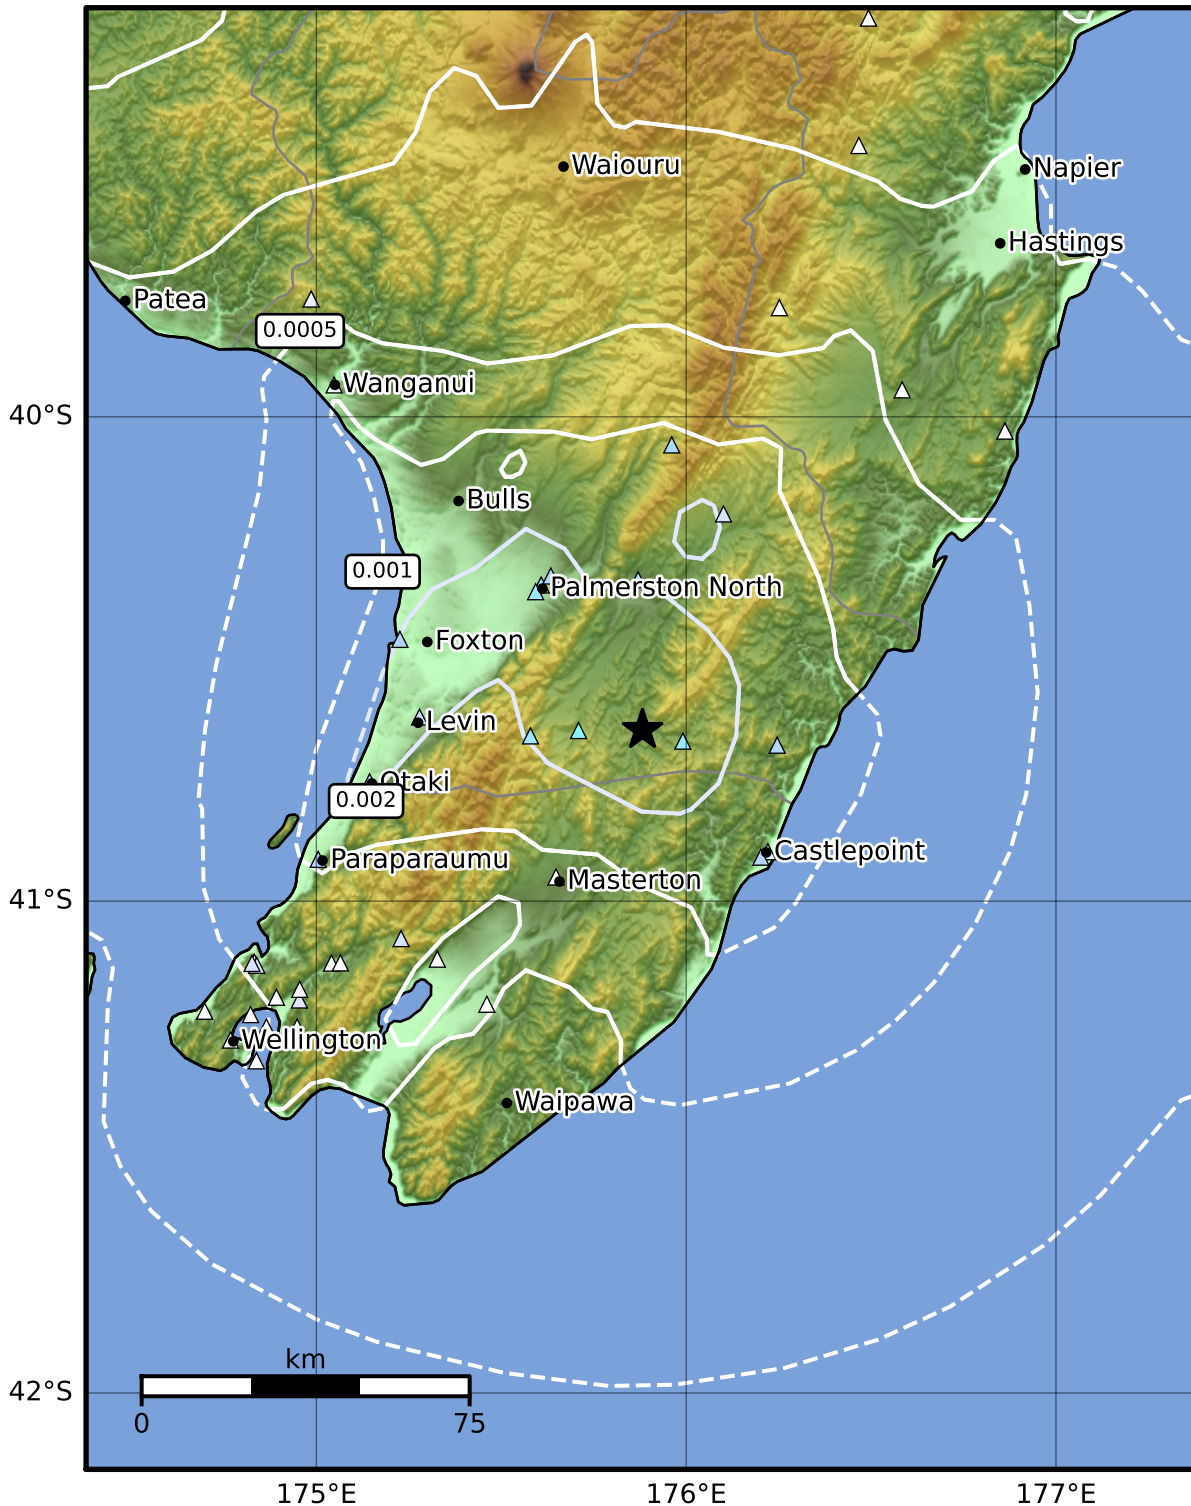

3.0 Second Peak Spectral Acceleration Map GNS Science

ShakeMap: Wairarapa

Nov 18, 2023 10:39:24 UTC M3.6 S40.65 E175.88 Depth: 25.2km ID:2023p868767

Scale based on Moratalla et al.(2021) and Worden et al.(2012) Version 3: Processed 2023-11-18T10:53:58Z

△ Seismic Instrument ○ Reported Intensity ★ Epicenter