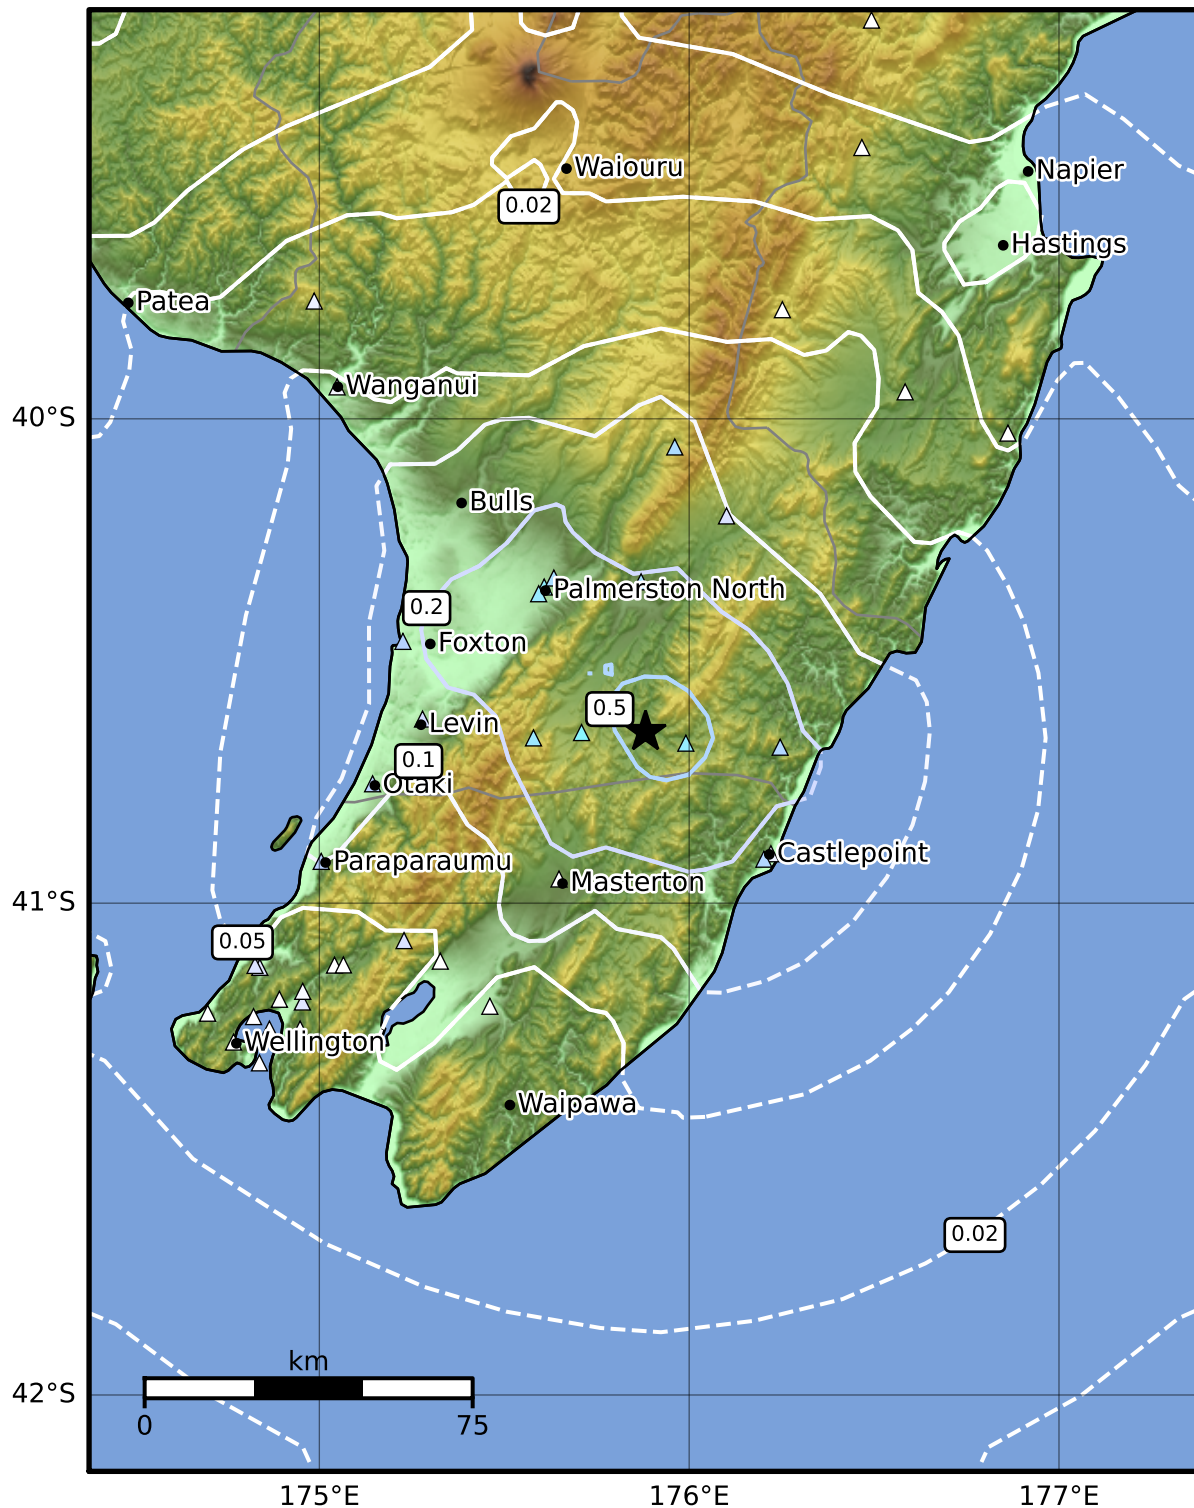

0.3 Second Peak Spectral Acceleration Map GNS Science

ShakeMap: Wairarapa

Nov 18, 2023 10:39:24 UTC M3.6 S40.65 E175.88 Depth: 25.2km ID:2023p868767

SA(0.3) (%g)	0.1	0.2	0.5	1	2	5	10	20	50	100	200
---------------------	------------	------------	------------	----------	----------	----------	-----------	-----------	-----------	------------	------------

Scale based on Moratalla et al.(2021) and Worden et al.(2012) Version 6: Processed 2023-11-18T11:13:57Z

△ Seismic Instrument ○ Reported Intensity ★ Epicenter