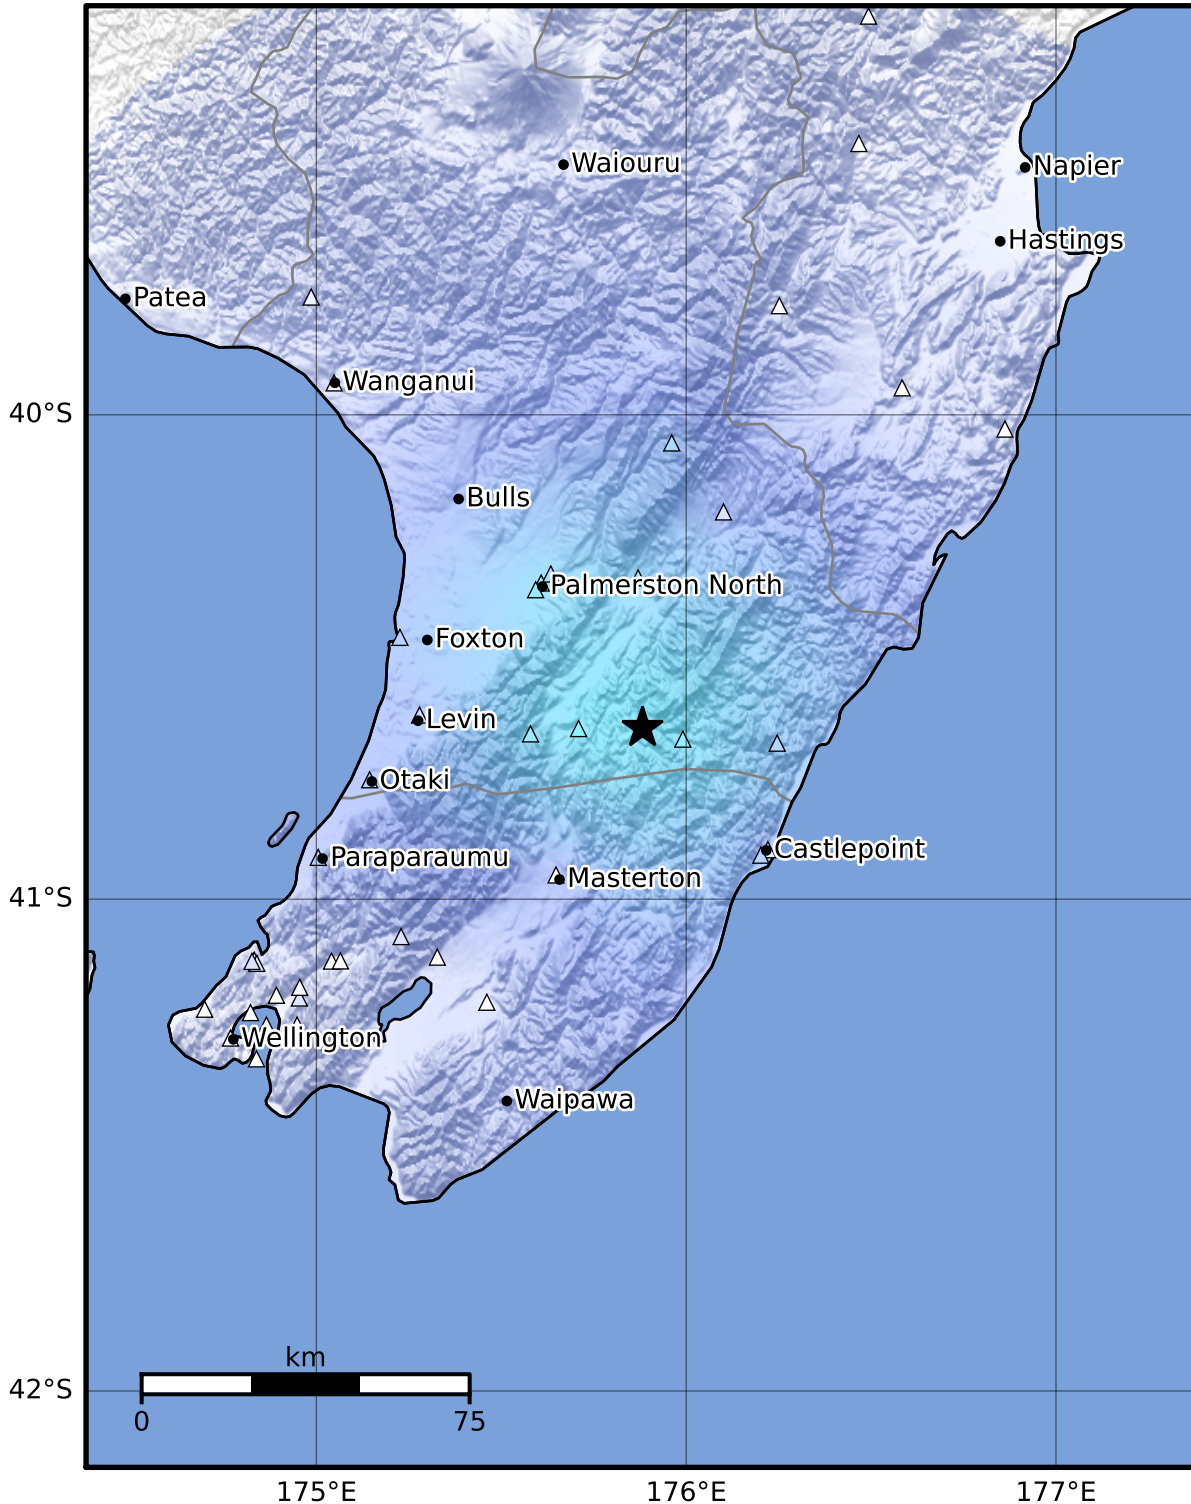

Macroseismic Intensity Map GNS Science

ShakeMap: Wairarapa

Nov 18, 2023 10:39:24 UTC M3.6 S40.65 E175.88 Depth: 25.2km ID:2023p868767

SHAKING	Not felt	Weak	Light	Moderate	Strong	Very strong	Severe	Violent	Extreme
DAMAGE	None	None	None	Very light	Light	Moderate	Moderate/heavy	Heavy	Very heavy
PGA(%g)	<0.0464	0.29	1.63	5.16	12.5	22.4	40.2	72.2	>129
PGV(cm/s)	<0.0215	0.125	1.04	4.31	14.5	26.4	48.3	88.4	>162
INTENSITY	I	II-III	IV	V	VI	VII	VIII	IX	X+

Scale based on Moratalla et al.(2021) and Worden et al.(2012) Version 7: Processed 2023-11-18T11:20:31Z
 Δ Seismic Instrument ○ Reported Intensity ★ Epicenter