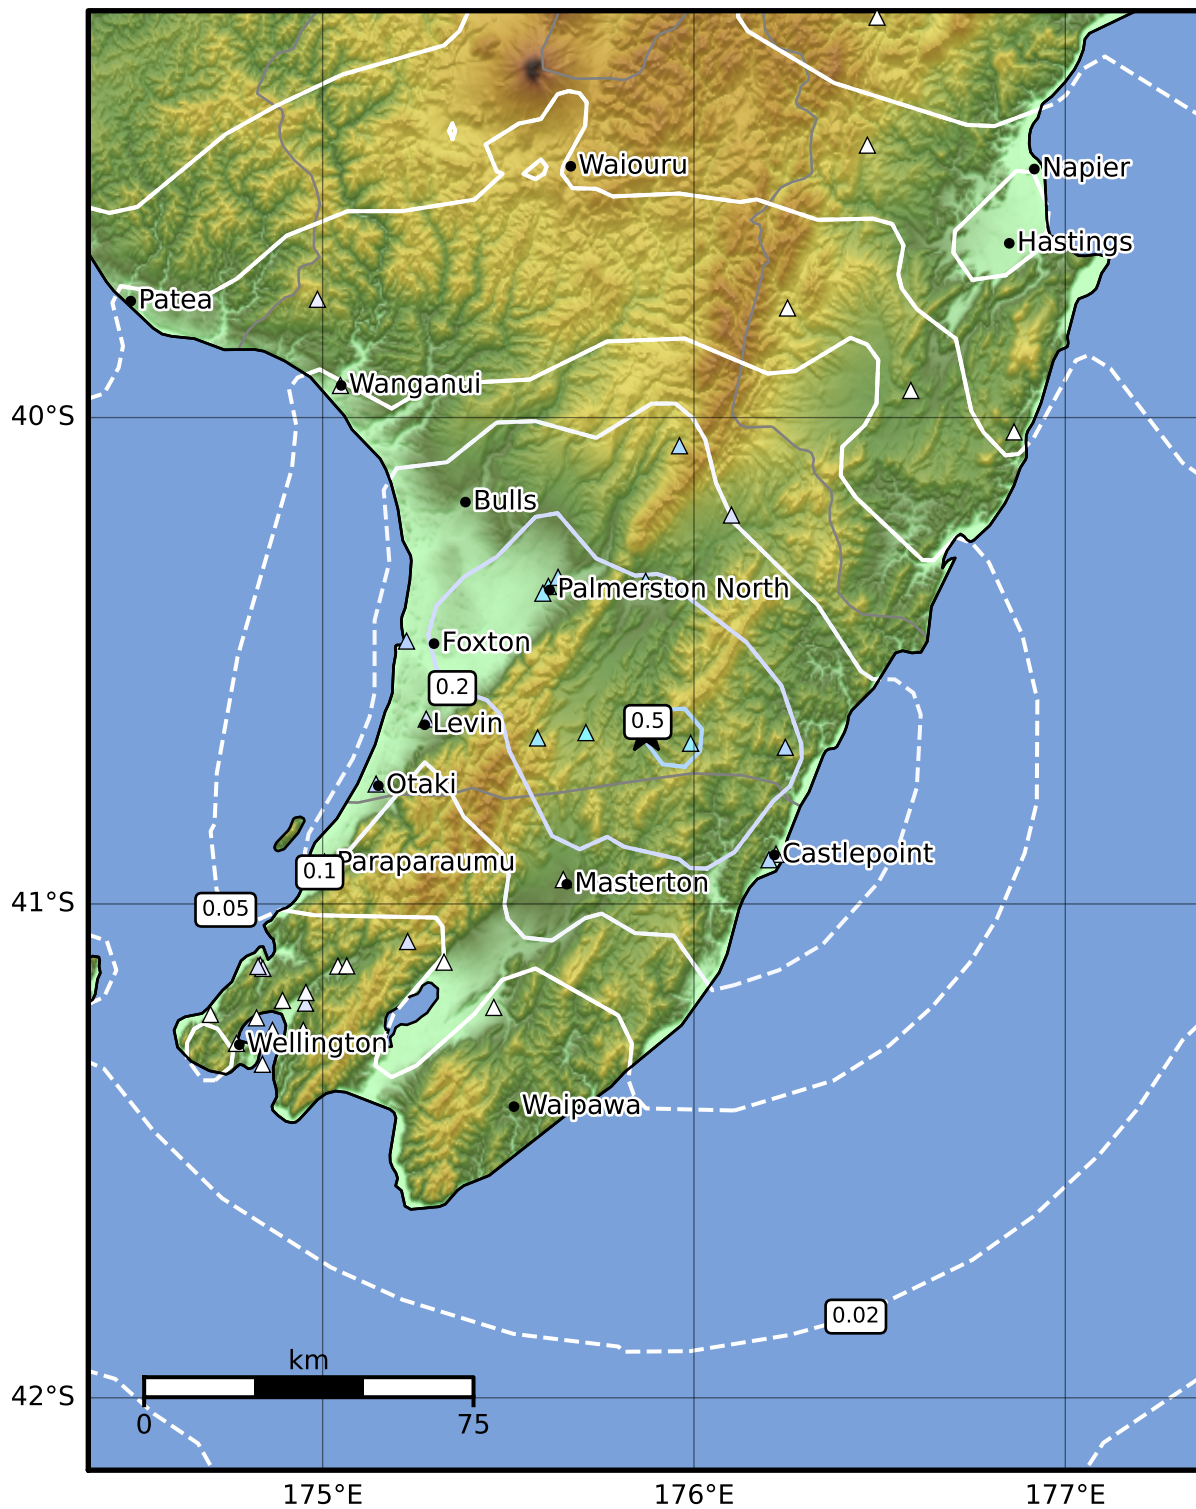

0.3 Second Peak Spectral Acceleration Map GNS Science

ShakeMap: Wairarapa

Nov 18, 2023 10:39:24 UTC M3.6 S40.65 E175.87 Depth: 27.0km ID:2023p868767

SA(0.3) (%g)	0.1	0.2	0.5	1	2	5	10	20	50	100	200
---------------------	------------	------------	------------	----------	----------	----------	-----------	-----------	-----------	------------	------------

Scale based on Moratalla et al.(2021) and Worden et al.(2012) Version 10: Processed 2023-11-18T13:40:16Z

△ Seismic Instrument ○ Reported Intensity ★ Epicenter