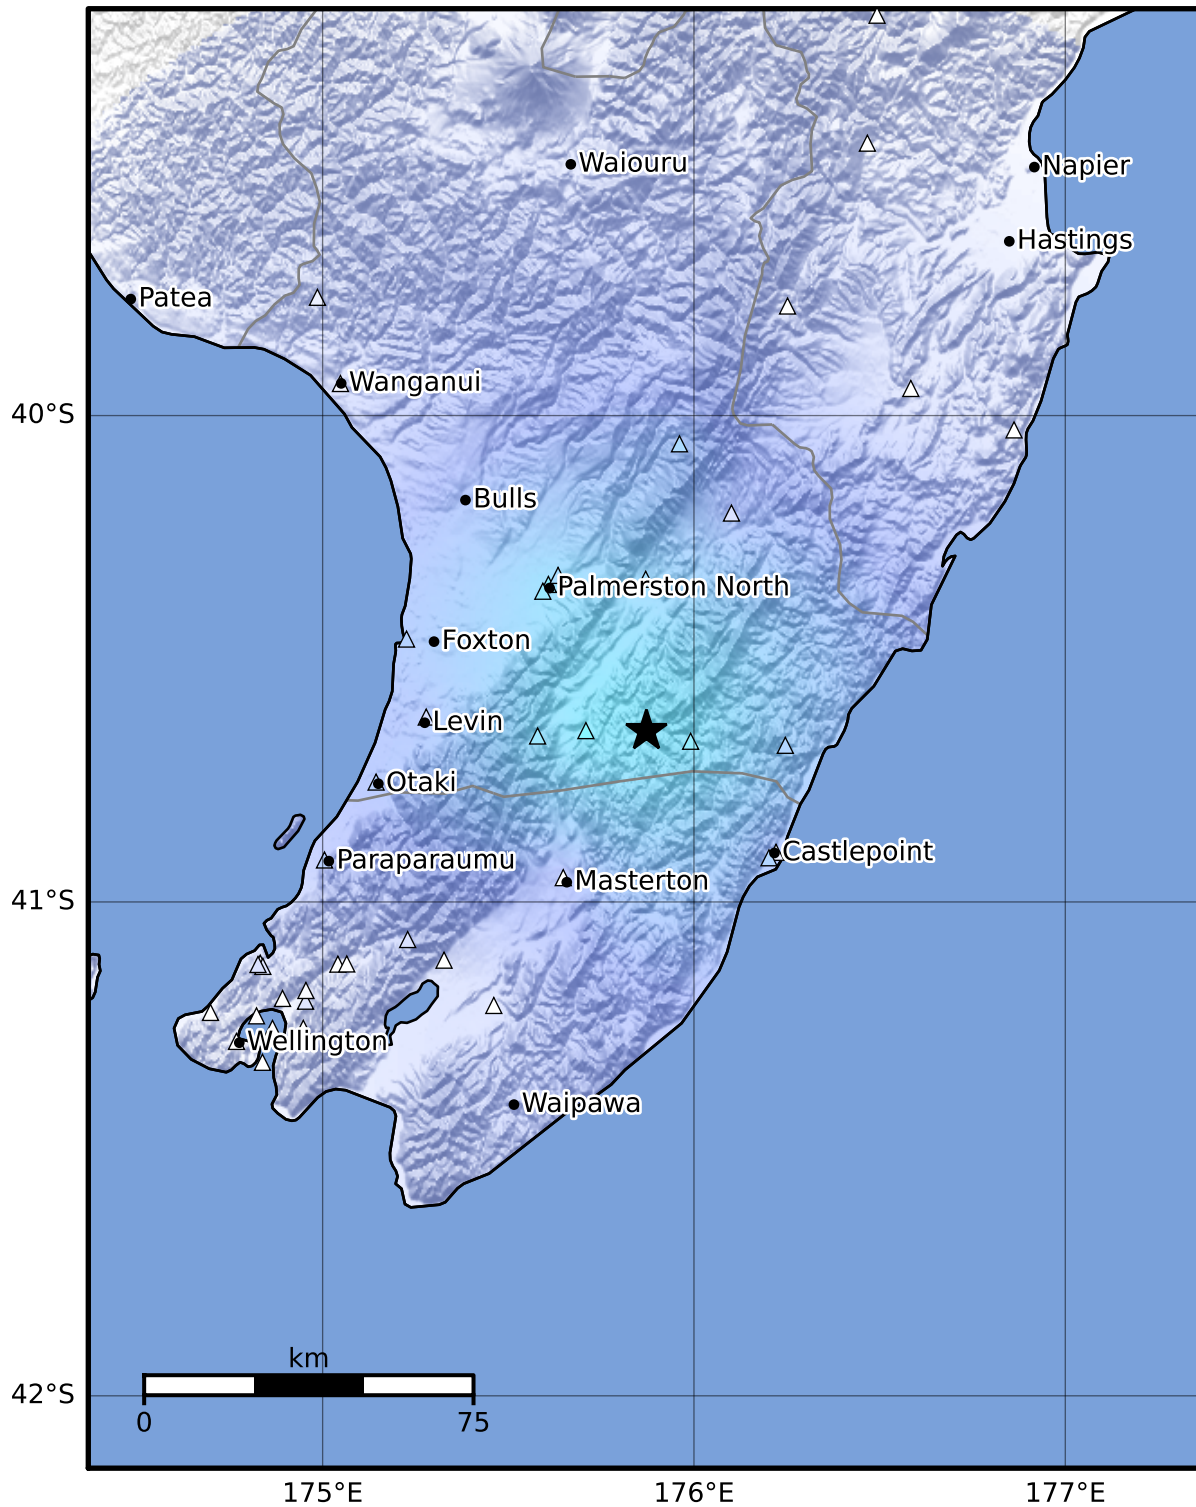

Macroseismic Intensity Map GNS Science

ShakeMap: Wairarapa

Nov 18, 2023 10:39:24 UTC M3.6 S40.65 E175.87 Depth: 27.0km ID:2023p868767

SHAKING	Not felt	Weak	Light	Moderate	Strong	Very strong	Severe	Violent	Extreme
DAMAGE	None	None	None	Very light	Light	Moderate	Moderate/heavy	Heavy	Very heavy
PGA(%g)	<0.0464	0.29	1.63	5.16	12.5	22.4	40.2	72.2	>129
PGV(cm/s)	<0.0215	0.125	1.04	4.31	14.5	26.4	48.3	88.4	>162
INTENSITY	I	II-III	IV	V	VI	VII	VIII	IX	X+

Scale based on Moratalla et al.(2021) and Worden et al.(2012) Version 10: Processed 2023-11-19T10:40:14Z

△ Seismic Instrument ○ Reported Intensity

★ Epicenter