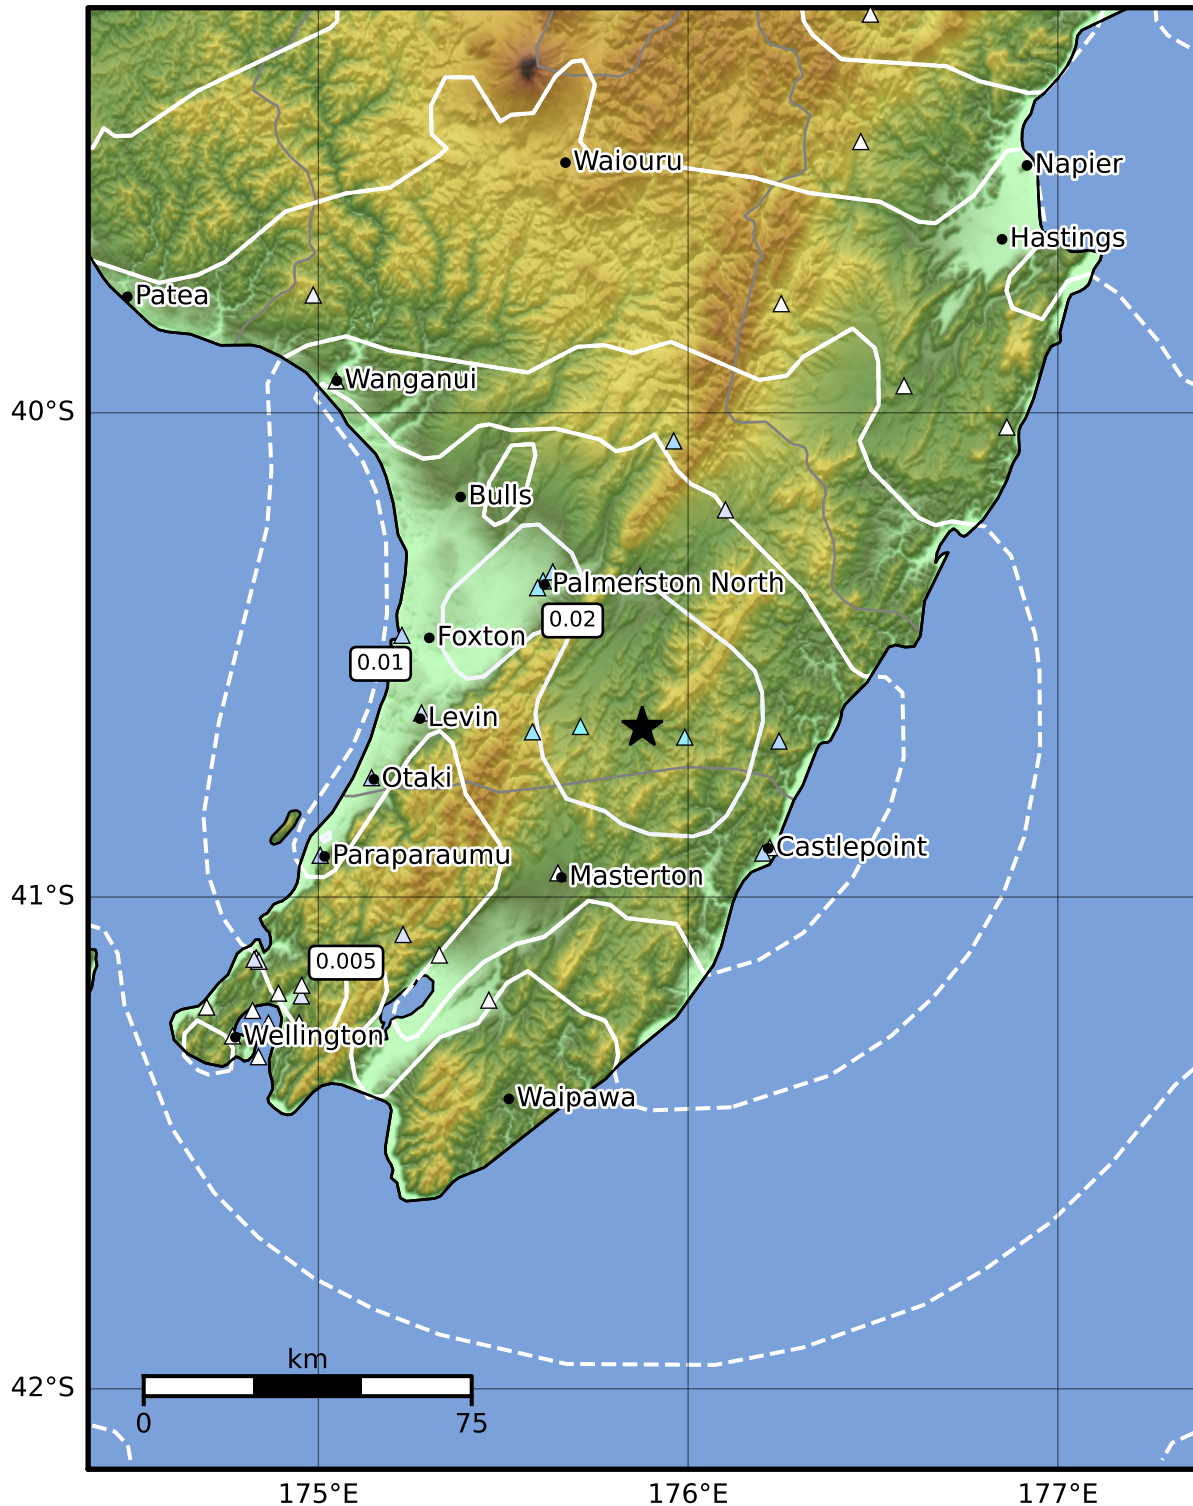

1.0 Second Peak Spectral Acceleration Map GNS Science

ShakeMap: Wairarapa

Nov 18, 2023 10:39:24 UTC M3.6 S40.65 E175.88 Depth: 26.6km ID:2023p868767

SA(1.0) (%g)	0.1	0.2	0.5	1	2	5	10	20	50	100	200
---------------------	------------	------------	------------	----------	----------	----------	-----------	-----------	-----------	------------	------------

Scale based on Moratalla et al.(2021) and Worden et al.(2012) Version 16: Processed 2023-12-11T23:34:31Z

△ Seismic Instrument ○ Reported Intensity ★ Epicenter