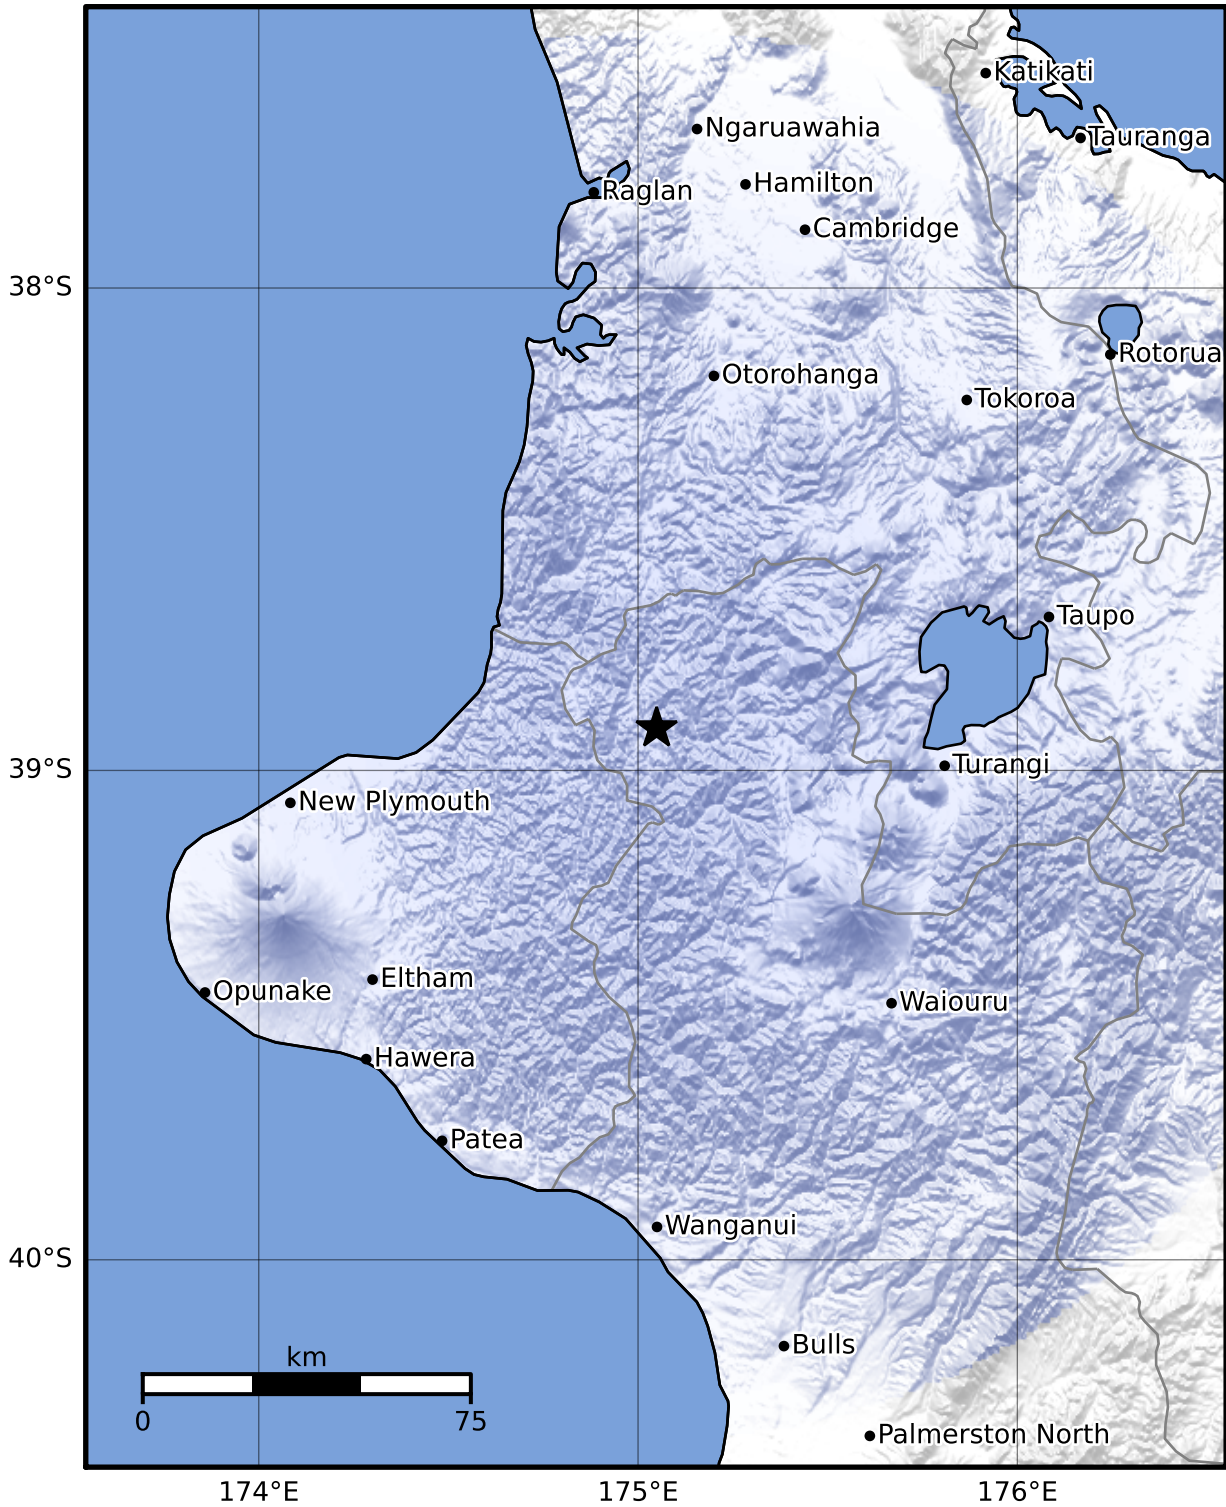

Macroseismic Intensity Map GNS Science

ShakeMap: King Country

Nov 20, 2023 01:41:42 UTC M3.3 S38.91 E175.05 Depth: 141.4km ID:2023p873163

SHAKING	Not felt	Weak	Light	Moderate	Strong	Very strong	Severe	Violent	Extreme
DAMAGE	None	None	None	Very light	Light	Moderate	Moderate/heavy	Heavy	Very heavy
PGA(%g)	<0.0464	0.29	1.63	5.16	12.5	22.4	40.2	72.2	>129
PGV(cm/s)	<0.0215	0.125	1.04	4.31	14.5	26.4	48.3	88.4	>162
INTENSITY	I	II-III	IV	V	VI	VII	VIII	IX	X+

Scale based on Moratalla et al.(2021) and Worden et al.(2012) Version 1: Processed 2023-12-12T23:20:15Z

△ Seismic Instrument ○ Reported Intensity

★ Epicenter